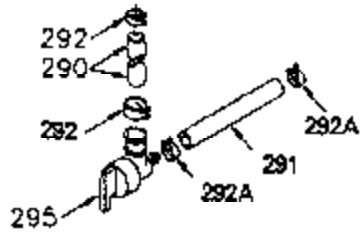

ILLUSTRATION SHOWS TYPICAL PARTS ONLY. ORDER BY PART NUMBER. PARTS NOT LISTED ARE SUPPLIED BY OEM.

VIEW 2 OF 2

Ref #	Part Number	Qty	Description
67A	430234		Fuel Filter (Screen) (Optional)
200	570675A		Control Bracket (Incl.202,203,204,205 ,206)
202	32924		Compression Spring
205	650606		Screw, 10-32 x 1-1/8"
209	650735		Screw, 10-24 x 3/8"
238A	650940		Screw, 10-32 x 3/4"
245A	34783		Air Cleaner Filter
245	34782		Air Cleaner Filter (Incl. 229)
275A	390316		Muffler (Discharge toward spark plugend) (w/glass fiber packing)
287	650926		Screw, 8-32 x 21/64"
290	29774		Fuel Line
292	26460		Fuel Line Clamp
296	34279B		Fuel Filter
390	590635		Rewind Starter (Refer to Division 5, Section C, page 34 or Fiche 25, Grid G-1 for breakdown)
416	390309		Spark Arrestor Kit (Can be used on an y model)