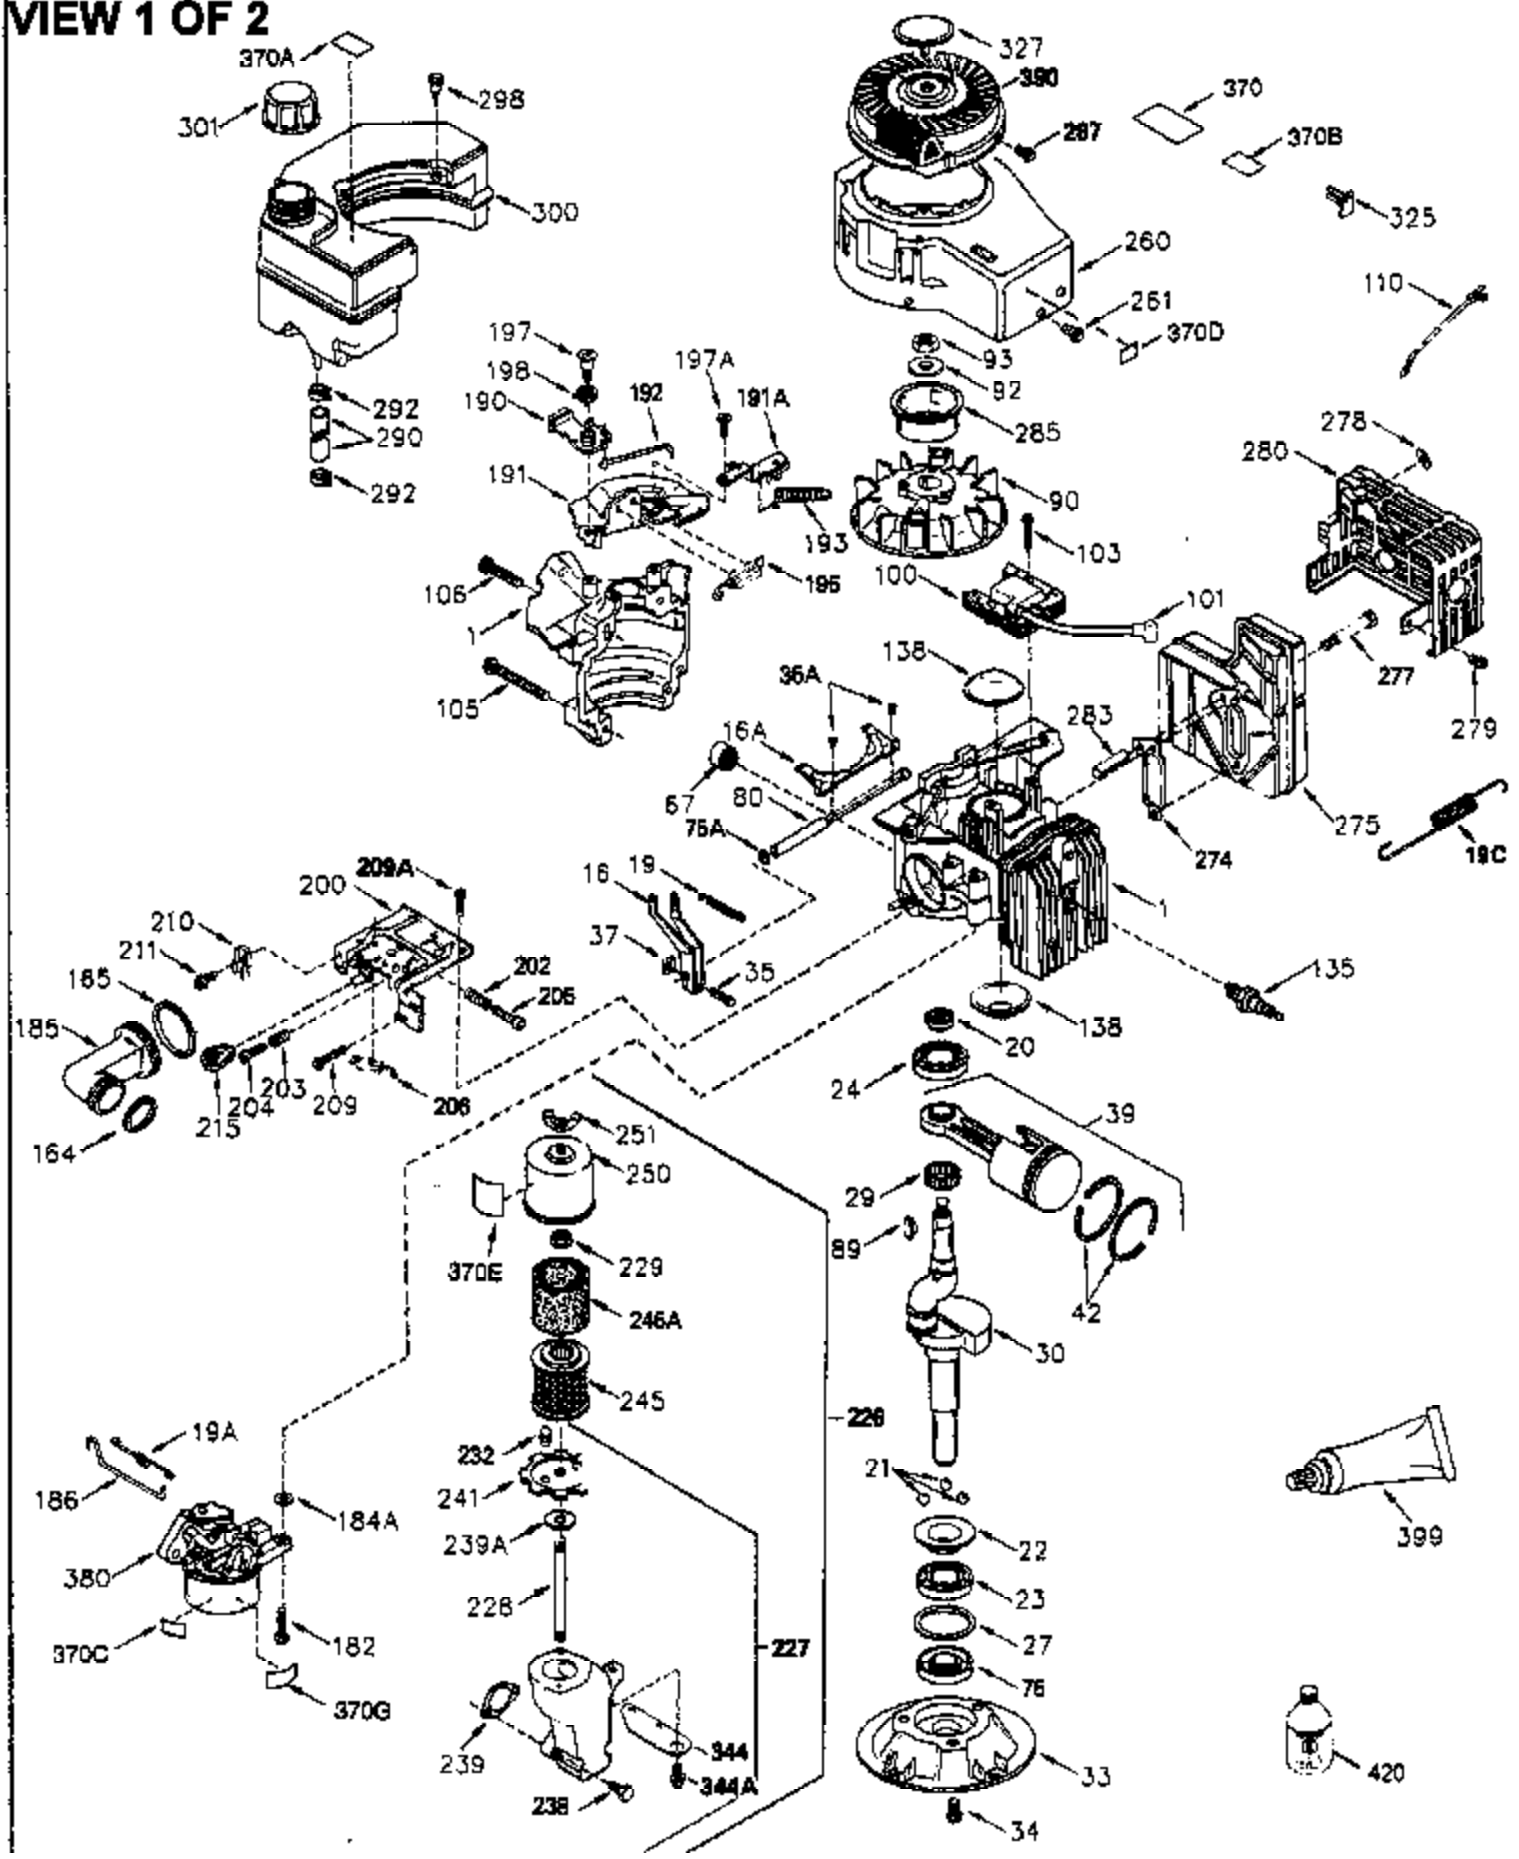

ILLUSTRATION SHOWS TYPICAL PARTS ONLY. ORDER BY PART NUMBER. PARTS NOT LISTED ARE SUPPLIED BY OEM.

VIEW 1 OF 2

Ref #	Part Number	Qty	Description
	1 250288		Cylinder (Incl. 67A, 75, 105, 106 & 1 38)
	16 490306		Governor Lever
	16A 490304		Governor Lever
	19A 490307		Throttle Link Spring
	19 490308		Extension Spring
	20 510340		Oil Seal
	21 570673		Ball Bearing
	22 510338		Slide Ring
	23 530158		Ball Bearing
	24 530161		Ball Bearing
	27 530159		Bearing Retainer
	29 530164		Bearing Strip (31 needles) (.495" lon g)
	30 290560A		Crankshaft (Incl. 29)
	33 330179		Adapter Plate
	34 792067		Screw, 5/16-18 x 1"
	35A 650506		Screw, 4-40 x 3/16"
	35 29826		Screw, 10-32 x 3/4"
	37 29216		Lock Nut, 10-32
	39 310277B		Piston & Rod Ass'y. (Incl. 29 & 42)
	42 310278		Ring Set
	67A 430234		Fuel Filter (Screen) (Optional)
	67 430233		Fuel Filter (Screen w/brass collar)
	75A 510337		Oil Seal
	75 510339		Oil Seal (P.T.O. end)
	80 490305		Governor Shaft
	89 611107		Flywheel Key
	90 611109		Flywheel (Counterbalance)
	92 650815		Belleville Washer
	93 650816		Flywheel Nut
	100 34443A		Solid State Ignition
	101 610118		Spark Plug Cover
	103 650814		Screw, Torx T-15, 10-24 x 1"
	105 650892		Screw, 5/16-18 x 2-3/16"
	106 650891		Screw, 5/16-18 x 1-5/8"
	110 611106		Ground Wire
	135 35395		Spark Plug (RJ19LM)
	138 570683		Port Cover
	164 510341		"O" Ring
	165 510342		"O" Ring
	182 792067		Screw, 5/16-18 x 1"
	184A 27110		Washer
	185 570674		Intake Pipe & Reed Ass'y. (Incl. 164 & 165)
	186 490309		Governor Link
	200 570675A		Control Bracket (Incl.202,203,204,205 ,206)
	202 32924		Compression Spring
	203 31342		Compression Spring
	204 650549		Screw, 5-40 x 7/16"
	205 650606		Screw, 10-32 x 1-1/8"
	206 610973		Terminal
	209 650735		Screw, 10-24 x 3/8"
	210 27793		Conduit Clip
	211 650837		Screw, 10-32 x 1/4"
	226 730575A		Air Cleaner Kit (Incl. 227, 229, 238, 239, 245, 245A, 250, 251 & 370B)
	227 450249A		Air Cleaner Elbow Ass'y. (Incl. 228, 232, 238, 239A, 241, 344 & 344A)
	228 650901		Stud, 1/4-20 x 4.89 (threaded both en ds)