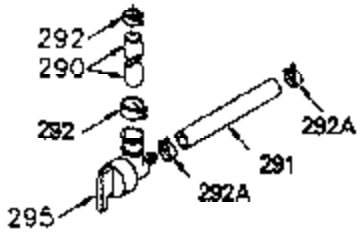

ILLUSTRATION SHOWS TYPICAL PARTS ONLY. ORDER BY PART NUMBER. PARTS NOT LISTED ARE SUPPLIED BY OEM.

VIEW 2 OF 2

Ref #	Part Number	Qty	Description
67A	430234		Fuel Filter (Screen) (Optional)
200	570675A		Control Bracket (Incl.202,203,204,205 ,206)
202	32924		Compression Spring
205	650606		Screw, 10-32 x 1-1/8"
209A	650867		Screw, 10-24 x 1/2"
209	650735		Screw, 10-24 x 3/8"
238A	650940		Screw, 10-32 x 3/4"
245C	450247		Air Cleaner Filter
245A	34783		Air Cleaner Filter
245	34782		Air Cleaner Filter (Incl. 229)
245	450244		Air Cleaner Filter
275A	390316		Muffler (Discharge toward spark plugend) (w/glass fiber packing)
287	650926		Screw, 8-32 x 21/64"
290	29774		Fuel Line
292	26460		Fuel Line Clamp
296	34279B		Fuel Filter
390	590688		Rewind Starter (Refer to Division 5, Section C, page 36 or Fiche 25, Grid G-3 for breakdown)
416	390309		Spark Arrestor Kit (Can be used on an y model)