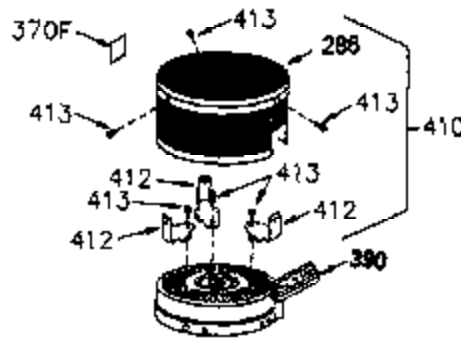

ILLUSTRATION SHOWS TYPICAL PARTS ONLY. ORDER BY PART NUMBER. PARTS NOT LISTED ARE SUPPLIED BY OEM.

VIEW 2 OF 2

Ref #	Part Number	Qty	Description
67A	430234		Fuel Filter (Screen) (Optional)
200	570675A		Control Bracket (Incl.202,203,204,205 ,206)
202	32924		Compression Spring
205	650606		Screw, 10-32 x 1-1/8"
209A	650867		Screw, 10-24 x 1/2"
209	650735		Screw, 10-24 x 3/8"
238A	650940		Screw, 10-32 x 3/4"
245C	450247		Air Cleaner Filter
245A	34783		Air Cleaner Filter
245	34782		Air Cleaner Filter (Incl. 229)
245	450244		Air Cleaner Filter
275A	390316		Muffler (Discharge toward spark plugend) (w/glass fiber packing)
287	650926		Screw, 8-32 x 21/64"
290	29774		Fuel Line
292	26460		Fuel Line Clamp
296	34279B		Fuel Filter
390	590688		Rewind Starter (Refer to Division 5, Section C, page 36 or Fiche 25, Grid G-3 for breakdown)
416	390309		Spark Arrestor Kit (Can be used on an y model)