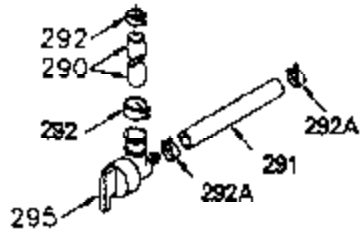

ILLUSTRATION SHOWS TYPICAL PARTS ONLY. ORDER BY PART NUMBER. PARTS NOT LISTED ARE SUPPLIED BY OEM.

VIEW 2 OF 2

Ref #	Part Number	Qty	Description
200	570675A	1	Control Bracket (Incl. 202 thru 206)
202	32924	1	Compression Spring
205	650606	1	Screw, 10-32 x 1-1/8"
209A	650867	2	Screw, 10-24 x 1/2"
209	650735	1	Screw, 10-24 x 3/8"
238A	650940	2	## Screw, 10-32 x 3/4"
245A	34783	1	## Air Cleaner Filter
245	34782	1	## Air Cleaner Filter
287	650926	4	Screw, 8-32 x 21/64"
290	29774	1	Fuel Line
292	26460	2	Fuel Line Clamp
390	590688	1	Rewind Starter