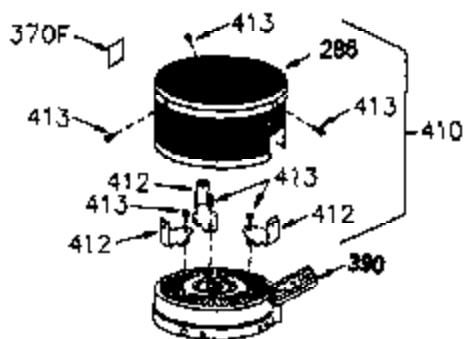

ILLUSTRATION SHOWS TYPICAL PARTS ONLY. ORDER BY PART NUMBER. PARTS NOT LISTED ARE SUPPLIED BY OEM.

VIEW 2 OF 2

Ref #	Part Number	Qty	Description
200	570675A	1	Control Bracket (Incl. 202 thru 206)
202	32924	1	Compression Spring
205	650606	1	Screw, 10-32 x 1-1/8"
209A	650867	2	Screw, 10-24 x 1/2"
209	650735	1	Screw, 10-24 x 3/8"
238A	650940	2	## Screw, 10-32 x 3/4"
245A	34783	1	## Air Cleaner Filter
245	34782	1	## Air Cleaner Filter
287	650926	4	Screw, 8-32 x 21/64"
290	29774	1	Fuel Line
292	26460	2	Fuel Line Clamp
390	590688	1	Rewind Starter