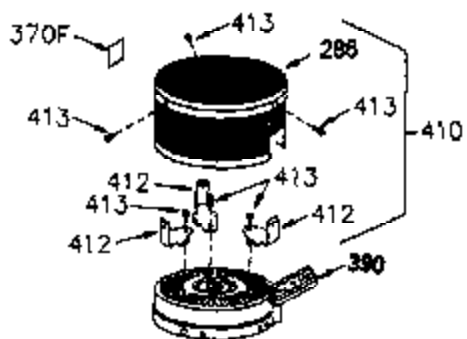

ILLUSTRATION SHOWS TYPICAL PARTS ONLY. ORDER BY PART NUMBER. PARTS NOT LISTED ARE SUPPLIED BY OEM.

VIEW 2 OF 2

Ref #	Part Number	Qty	Description
67A	430234		Fuel Filter (Screen) (Optional)
200	570675A		Control Bracket (Incl.202,203,204,205 ,206)
202	32924		Compression Spring
205	650606		Screw, 10-32 x 1-1/8"
209	590568		Screw, 10-24 x 3/4"
230	510344		"O" Ring
231	450245		Measuring Cup
240	450242		Air Cleaner Body
245A	450243		Air Cleaner Filter
245C	450247		Air Cleaner Filter
245	450244		Air Cleaner Filter
250A	450246		Air Cleaner Cover
287	650926		Screw, 8-32 x 21/64"
290	29774		Fuel Line
292	26460		Fuel Line Clamp
296	34279B		Fuel Filter
390	590635		Rewind Starter (Refer to Division 5, Section C, page 34 or Fiche 25, Grid G-1 for breakdown)
416	390309		Spark Arrestor Kit (Can be used on an y model)