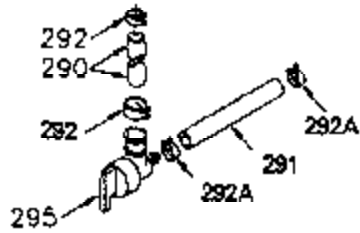

ILLUSTRATION SHOWS TYPICAL PARTS ONLY. ORDER BY PART NUMBER. PARTS NOT LISTED ARE SUPPLIED BY OEM.

VIEW 2 OF 2

Ref #	Part Number	Qty	Description
67A	430234		Fuel Filter (Screen) (Optional)
200	570675A		Control Bracket (Incl.202,203,204,205 ,206)
202	32924		Compression Spring
205	650606		Screw, 10-32 x 1-1/8"
209	590568		Screw, 10-24 x 3/4"
230	510344		"O" Ring
231	450245		Measuring Cup
240	450242		Air Cleaner Body
245A	450243		Air Cleaner Filter
245C	450247		Air Cleaner Filter
245	450244		Air Cleaner Filter
250A	450246		Air Cleaner Cover
287	650926		Screw, 8-32 x 21/64"
290	29774		Fuel Line
292	26460		Fuel Line Clamp
296	34279B		Fuel Filter
390	590635		Rewind Starter (Refer to Division 5, Section C, page 34 or Fiche 25, Grid G-1 for breakdown)
416	390309		Spark Arrestor Kit (Can be used on an y model)