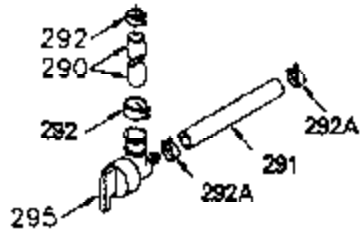

ILLUSTRATION SHOWS TYPICAL PARTS ONLY. ORDER BY PART NUMBER. PARTS NOT LISTED ARE SUPPLIED BY OEM.

VIEW 2 OF 2

Ref #	Part Number	Qty	Description
67A	430234		Fuel Filter (Screen) (Optional)
200	570675A		Control Bracket (Incl.202,203,204,205 ,206)
202	32924		Compression Spring
205	650606		Screw, 10-32 x 1-1/8"
209	650735		Screw, 10-24 x 3/8"
230	510344		"O" Ring
231	450245		Measuring Cup
240	450242		Air Cleaner Body
245A	450243		Air Cleaner Filter
245C	450247		Air Cleaner Filter
245	450244		Air Cleaner Filter
250A	450246		Air Cleaner Cover
287	650926		Screw, 8-32 x 21/64"
290	29774		Fuel Line
292	26460		Fuel Line Clamp
296	34279B		Fuel Filter
390	590635		Rewind Starter (Refer to Division 5, Section C, page 34 or Fiche 25, Grid G-1 for breakdown)
416	390309		Spark Arrestor Kit (Can be used on an y model)