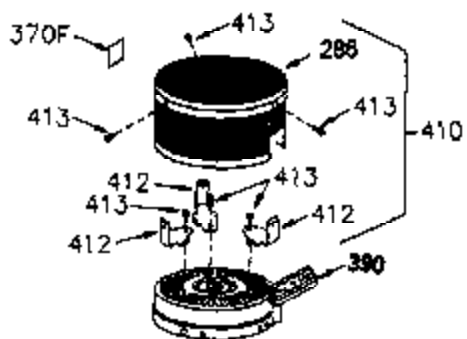

ILLUSTRATION SHOWS TYPICAL PARTS ONLY. ORDER BY PART NUMBER. PARTS NOT LISTED ARE SUPPLIED BY OEM.

VIEW 2 OF 2

Ref #	Part Number	Qty	Description
67A	430234		Fuel Filter (Screen) (Optional)
200	570675A		Control Bracket (Incl.202,203,204,205 ,206)
202	32924		Compression Spring
205	650606		Screw, 10-32 x 1-1/8"
209	650735		Screw, 10-24 x 3/8"
230	510344		"O" Ring
231	450245		Measuring Cup
240	450242		Air Cleaner Body
245A	450243		Air Cleaner Filter
245C	450247		Air Cleaner Filter
245	450244		Air Cleaner Filter
250A	450246		Air Cleaner Cover
287	650926		Screw, 8-32 x 21/64"
290	29774		Fuel Line
292	26460		Fuel Line Clamp
296	34279B		Fuel Filter
390	590635		Rewind Starter (Refer to Division 5, Section C, page 34 or Fiche 25, Grid G-1 for breakdown)
416	390309		Spark Arrestor Kit (Can be used on an y model)