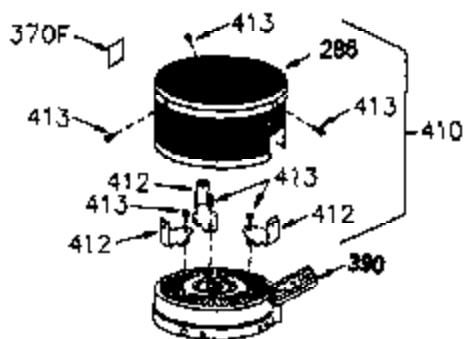

ILLUSTRATION SHOWS TYPICAL PARTS ONLY. ORDER BY PART NUMBER. PARTS NOT LISTED ARE SUPPLIED BY OEM.

VIEW 2 OF 2

Ref #	Part Number	Qty	Description
67A	430234		Fuel Filter (Screen) (Optional)
200	570675A		Control Bracket (Incl.202,203,204,205 ,206)
202	32924		Compression Spring
205	650606		Screw, 10-32 x 1-1/8"
209	590568		Screw, 10-24 x 3/4"
230	510344		"O" Ring
231	450245		Measuring Cup
240	450242		Air Cleaner Body
245A	450243		Air Cleaner Filter
245C	450247		Air Cleaner Filter
245	450244		Air Cleaner Filter
250A	450246		Air Cleaner Cover
275A	390316		Muffler (Discharge toward spark plugend) (w/glass fiber packing)
287	650926		Screw, 8-32 x 21/64"
290	29774		Fuel Line
292	26460		Fuel Line Clamp
296	34279B		Fuel Filter
390	590621		Rewind Starter (Refer to Division 5, Section C, page 34 or Fiche 25, Grid G-1 for breakdown)
416	390309		Spark Arrestor Kit (Can be used on an y model)