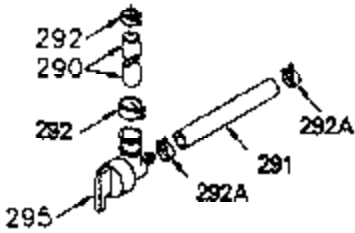

ILLUSTRATION SHOWS TYPICAL PARTS ONLY. ORDER BY PART NUMBER. PARTS NOT LISTED ARE SUPPLIED BY OEM.

VIEW 2 OF 2

Ref #	Part Number	Qty	Description
67A	430234		Fuel Filter (Screen) (Optional)
200	570675A		Control Bracket (Incl.202,203,204,205 ,206)
202	32924		Compression Spring
205	650606		Screw, 10-32 x 1-1/8"
209	590568		Screw, 10-24 x 3/4"
230	510344		"O" Ring
231	450245		Measuring Cup
240	450242		Air Cleaner Body
245A	450243		Air Cleaner Filter
245C	450247		Air Cleaner Filter
245	450244		Air Cleaner Filter
250A	450246		Air Cleaner Cover
275A	390316		Muffler (Discharge toward spark plugend) (w/glass fiber packing)
287	650926		Screw, 8-32 x 21/64"
290	29774		Fuel Line
292	26460		Fuel Line Clamp
296	34279B		Fuel Filter
390	590621		Rewind Starter (Refer to Division 5, Section C, page 34 or Fiche 25, Grid G-1 for breakdown)
416	390309		Spark Arrestor Kit (Can be used on an y model)