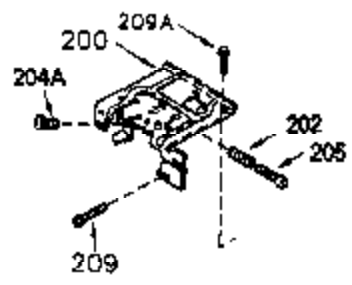

ILLUSTRATION SHOWS TYPICAL PARTS ONLY. ORDER BY PART NUMBER. PARTS NOT LISTED ARE SUPPLIED BY OEM.

VIEW 2 OF 2

Ref #	Part Number	Qty	Description
67A	430234		Fuel Filter (Screen) (Optional)
200	570675A		Control Bracket (Incl.202,203,204,205 ,206)
202	32924		Compression Spring
205	650606		Screw, 10-32 x 1-1/8"
209	590568		Screw, 10-24 x 3/4"
230	510344		"O" Ring
231	450245		Measuring Cup
240	450242		Air Cleaner Body
245A	450243		Air Cleaner Filter
245C	450247		Air Cleaner Filter
245	450244		Air Cleaner Filter
250A	450246		Air Cleaner Cover
275A	390316		Muffler (Discharge toward spark plugend) (w/glass fiber packing)
287	650926		Screw, 8-32 x 21/64"
290	29774		Fuel Line
292	26460		Fuel Line Clamp
296	34279B		Fuel Filter
390	590621		Rewind Starter (Refer to Division 5, Section C, page 34 or Fiche 25, Grid G-1 for breakdown)
416	390309		Spark Arrestor Kit (Can be used on an y model)