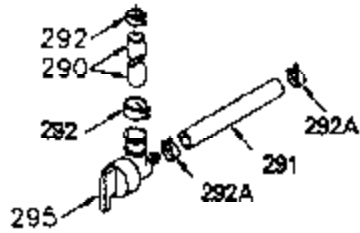

ILLUSTRATION SHOWS TYPICAL PARTS ONLY. ORDER BY PART NUMBER. PARTS NOT LISTED ARE SUPPLIED BY OEM.

VIEW 2 OF 2

Ref #	Part Number	Qty	Description
67A	430234		Fuel Filter (Screen) (Optional)
200	570675A		Control Bracket (Incl.202,203,204,205 ,206)
202	32924		Compression Spring
205	650606		Screw, 10-32 x 1-1/8"
209	590568		Screw, 10-24 x 3/4"
230	510344		"O" Ring
231	450245		Measuring Cup
240	450242		Air Cleaner Body
245A	450243		Air Cleaner Filter
245C	450247		Air Cleaner Filter
245	450244		Air Cleaner Filter
250A	450246		Air Cleaner Cover
275A	390316		Muffler (Discharge toward spark plugend) (w/glass fiber packing)
287	650926		Screw, 8-32 x 21/64"
290	29774		Fuel Line
292	26460		Fuel Line Clamp
296	34279B		Fuel Filter
390	590621		Rewind Starter (Refer to Division 5, Section C, page 34 or Fiche 25, Grid G-1 for breakdown)
416	390309		Spark Arrestor Kit (Can be used on an y model)