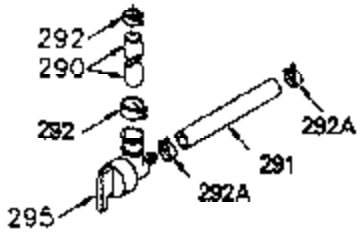

ILLUSTRATION SHOWS TYPICAL PARTS ONLY. ORDER BY PART NUMBER. PARTS NOT LISTED ARE SUPPLIED BY OEM.

VIEW 2 OF 2

Ref #	Part Number	Qty	Description
67A	430234		Fuel Filter (Screen) (Optional)
200	570675A		Control Bracket (Incl.202,203,204,205 ,206)
202	32924		Compression Spring
205	650606		Screw, 10-32 x 1-1/8"
209	590568		Screw, 10-24 x 3/4"
230	510344		"O" Ring
231	450245		Measuring Cup
240	450242		Air Cleaner Body
245A	450243		Air Cleaner Filter
245C	450247		Air Cleaner Filter
245	450244		Air Cleaner Filter
250A	450246		Air Cleaner Cover
287	650926		Screw, 8-32 x 21/64"
290	29774		Fuel Line
292	26460		Fuel Line Clamp
296	34279B		Fuel Filter
390	590635		Rewind Starter (Refer to Division 5, Section C, page 34 or Fiche 25, Grid G-1 for breakdown)
416	390309		Spark Arrestor Kit (Can be used on an y model)