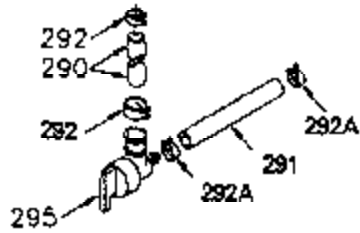

ILLUSTRATION SHOWS TYPICAL PARTS ONLY. ORDER BY PART NUMBER. PARTS NOT LISTED ARE SUPPLIED BY OEM.

VIEW 2 OF 2

Ref #	Part Number	Qty	Description
67A	430234		Fuel Filter (Screen) (Optional)
200	570675A		Control Bracket (Incl.202,203,204,205 ,206)
202	32924		Compression Spring
205	650606		Screw, 10-32 x 1-1/8"
209	650735		Screw, 10-24 x 3/8"
230	510344		"O" Ring
231	450245		Measuring Cup
240	450242		Air Cleaner Body
245A	450243		Air Cleaner Filter
245C	450247		Air Cleaner Filter
245	450244		Air Cleaner Filter
250A	450246		Air Cleaner Cover
275A	390316		Muffler (Discharge toward spark plugend) (w/glass fiber packing)
287	650926		Screw, 8-32 x 21/64"
290	29774		Fuel Line
292	26460		Fuel Line Clamp
296	34279B		Fuel Filter
390	590635		Rewind Starter (Refer to Division 5, Section C, page 34 or Fiche 25, Grid G-1 for breakdown)
416	390309		Spark Arrestor Kit (Can be used on an y model)