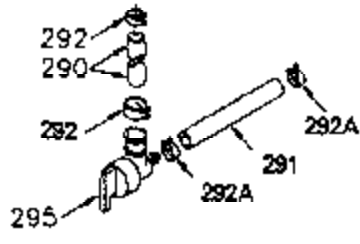

ILLUSTRATION SHOWS TYPICAL PARTS ONLY. ORDER BY PART NUMBER. PARTS NOT LISTED ARE SUPPLIED BY OEM.

VIEW 2 OF 2

Ref #	Part Number	Qty	Description
67A	430234		Fuel Filter (Screen) (Optional)
200	570675A		Control Bracket (Incl.202,203,204,205 ,206)
202	32924		Compression Spring
205	650606		Screw, 10-32 x 1-1/8"
209	650735		Screw, 10-24 x 3/8"
230	510344		"O" Ring
231	450245		Measuring Cup
240	450242		Air Cleaner Body
245A	450243		Air Cleaner Filter
245C	450247		Air Cleaner Filter
245	450244		Air Cleaner Filter
250A	450246		Air Cleaner Cover
275A	390316		Muffler (Discharge toward spark plugend) (w/glass fiber packing)
287	650926		Screw, 8-32 x 21/64"
290	29774		Fuel Line
292	26460		Fuel Line Clamp
296	34279B		Fuel Filter
390	590635		Rewind Starter (Refer to Division 5, Section C, page 34 or Fiche 25, Grid G-1 for breakdown)
416	390309		Spark Arrestor Kit (Can be used on an y model)