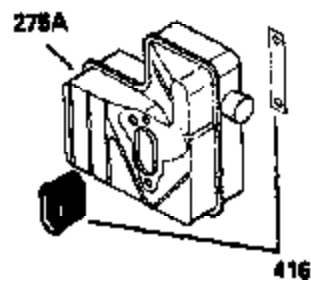

ILLUSTRATION SHOWS TYPICAL PARTS ONLY. ORDER BY PART NUMBER. PARTS NOT LISTED ARE SUPPLIED BY OEM.

VIEW 2 OF 2

Ref #	Part Number	Qty	Description
67A	430234		Fuel Filter (Screen) (Optional)
200	570675A		Control Bracket (Incl.202,203,204,205 ,206)
202	32924		Compression Spring
205	650606		Screw, 10-32 x 1-1/8"
209	650735		Screw, 10-24 x 3/8"
230	510344		"O" Ring
231	450245		Measuring Cup
240	450242		Air Cleaner Body
245A	450243		Air Cleaner Filter
245C	450247		Air Cleaner Filter
245	450244		Air Cleaner Filter
250A	450246		Air Cleaner Cover
275A	390316		Muffler (Discharge toward spark plugend) (w/glass fiber packing)
287	650926		Screw, 8-32 x 21/64"
290	29774		Fuel Line
292	26460		Fuel Line Clamp
296	34279B		Fuel Filter
390	590635		Rewind Starter (Refer to Division 5, Section C, page 34 or Fiche 25, Grid G-1 for breakdown)
416	390309		Spark Arrestor Kit (Can be used on an y model)