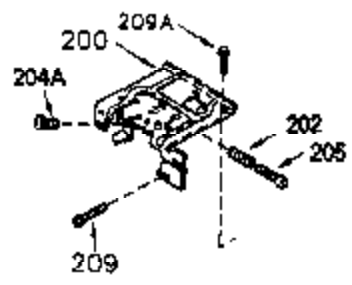

ILLUSTRATION SHOWS TYPICAL PARTS ONLY. ORDER BY PART NUMBER. PARTS NOT LISTED ARE SUPPLIED BY OEM.

VIEW 2 OF 2

Ref #	Part Number	Qty	Description
67A	430234		Fuel Filter (Screen) (Optional)
200	570675A		Control Bracket (Incl.202,203,204,205 ,206)
202	32924		Compression Spring
205	650606		Screw, 10-32 x 1-1/8"
209	650735		Screw, 10-24 x 3/8"
230	510344		"O" Ring
231	450245		Measuring Cup
240	450242		Air Cleaner Body
245A	450243		Air Cleaner Filter
245C	450247		Air Cleaner Filter
245	450244		Air Cleaner Filter
250A	450246		Air Cleaner Cover
275A	390316		Muffler (Discharge toward spark plugend) (w/glass fiber packing)
287	650926		Screw, 8-32 x 21/64"
290	29774		Fuel Line
292	26460		Fuel Line Clamp
296	34279B		Fuel Filter
390	590635		Rewind Starter (Refer to Division 5, Section C, page 34 or Fiche 25, Grid G-1 for breakdown)
416	390309		Spark Arrestor Kit (Can be used on an y model)