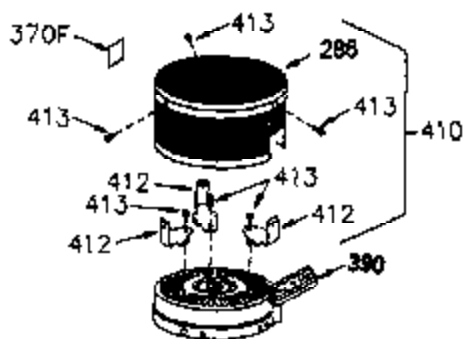

ILLUSTRATION SHOWS TYPICAL PARTS ONLY. ORDER BY PART NUMBER. PARTS NOT LISTED ARE SUPPLIED BY OEM.

VIEW 2 OF 2

Ref #	Part Number	Qty	Description
67A	430234		Fuel Filter (Screen) (Optional)
200	570675A		Control Bracket (Incl.202,203,204,205 ,206)
202	32924		Compression Spring
205	650606		Screw, 10-32 x 1-1/8"
209	650735		Screw, 10-24 x 3/8"
230	510344		"O" Ring
231	450245		Measuring Cup
240	450242		Air Cleaner Body
245	450244		Air Cleaner Filter
245C	450247		Air Cleaner Filter
245A	450243		Air Cleaner Filter
250A	450246		Air Cleaner Cover
275A	390316		Muffler (Discharge toward spark plugend) (w/glass fiber packing)
287	650926		Screw, 8-32 x 21/64"
290	29774		Fuel Line
292	26460		Fuel Line Clamp
296	34279B		Fuel Filter
370H	35977		Caution Decal
390	590688		Rewind Starter (Refer to Division 5, Section C, page 36 or Fiche 25, Grid G-3 for breakdown)
416	390309		Spark Arrestor Kit (Can be used on an y model)