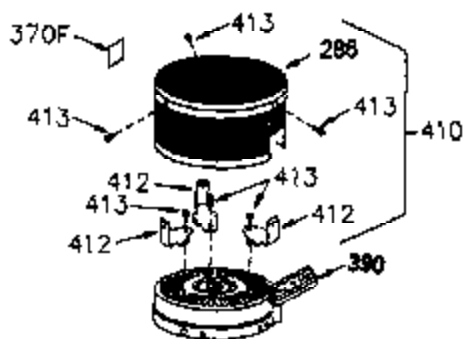

ILLUSTRATION SHOWS TYPICAL PARTS ONLY. ORDER BY PART NUMBER. PARTS NOT LISTED ARE SUPPLIED BY OEM.

VIEW 2 OF 2

Ref #	Part Number	Qty	Description
67A	430234		Fuel Filter (Screen) (Optional)
202	32924		Compression Spring
205	650606		Screw, 10-32 x 1-1/8"
209	590568		Screw, 10-24 x 3/4"
230	510344		"O" Ring
231	450245		Measuring Cup
240	450242		Air Cleaner Body
245	450244		Air Cleaner Filter
245A	450243		Air Cleaner Filter
245C	450247		Air Cleaner Filter
250A	450246		Air Cleaner Cover
275A	390316		Muffler (Discharge toward spark plugend) (w/glass fiber packing)
287	650926		Screw, 8-32 x 21/64"
290	29774		Fuel Line
292	26460		Fuel Line Clamp
296	34279B		Fuel Filter
370E	550235		Control Decal
390	590635		Rewind Starter (Refer to Division 5, Section C, page 34 or Fiche 25, Grid G-1 for breakdown)
416	390309		Spark Arrestor Kit (Can be used on an y model)