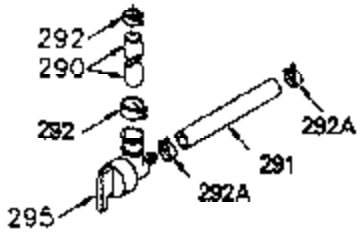

ILLUSTRATION SHOWS TYPICAL PARTS ONLY. ORDER BY PART NUMBER. PARTS NOT LISTED ARE SUPPLIED BY OEM.

VIEW 2 OF 2

Ref #	Part Number	Qty	Description
67A	430234		Fuel Filter (Screen) (Optional)
200	570675A		Control Bracket (Incl.202,203,204,205 ,206)
202	32924		Compression Spring
205	650606		Screw, 10-32 x 1-1/8"
209	590568		Screw, 10-24 x 3/4"
230	510344		"O" Ring
231	450245		Measuring Cup
240	450242		Air Cleaner Body
245A	450243		Air Cleaner Filter
245C	450247		Air Cleaner Filter
245	450244		Air Cleaner Filter
250A	450246		Air Cleaner Cover
275A	390316		Muffler (Discharge toward spark plugend) (w/glass fiber packing)
287	650926		Screw, 8-32 x 21/64"
290	29774		Fuel Line
292	26460		Fuel Line Clamp
296	34279B		Fuel Filter
390	590635		Rewind Starter (Refer to Division 5, Section C, page 34 or Fiche 25, Grid G-1 for breakdown)
416	390309		Spark Arrestor Kit (Can be used on an y model)