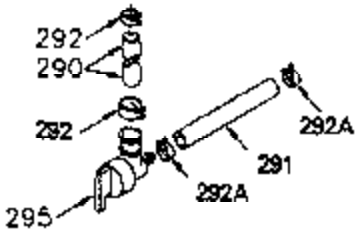

ILLUSTRATION SHOWS TYPICAL PARTS ONLY. ORDER BY PART NUMBER. PARTS NOT LISTED ARE SUPPLIED BY OEM.

VIEW 2 OF 2

Ref #	Part Number	Qty	Description
67A	430234		Fuel Filter (Screen) (Optional)
200	570675A		Control Bracket (Incl.202,203,204,205 ,206)
202	32924		Compression Spring
205	650606		Screw, 10-32 x 1-1/8"
209	590568		Screw, 10-24 x 3/4"
230	510344		"O" Ring
231	450245		Measuring Cup
240	450242		Air Cleaner Body
245A	450243		Air Cleaner Filter
245C	450247		Air Cleaner Filter
245	450244		Air Cleaner Filter
250A	450246		Air Cleaner Cover
287	650926		Screw, 8-32 x 21/64"
290	29774		Fuel Line
292	26460		Fuel Line Clamp
296	34279B		Fuel Filter
390	590635		Rewind Starter (Refer to Division 5, Section C, page 34 or Fiche 25, Grid G-1 for breakdown)
416	390309		Spark Arrestor Kit (Can be used on an y model)