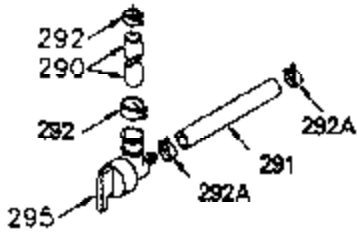

ILLUSTRATION SHOWS TYPICAL PARTS ONLY. ORDER BY PART NUMBER. PARTS NOT LISTED ARE SUPPLIED BY OEM.

VIEW 2 OF 2

Ref #	Part Number	Qty	Description
67A	430234		Fuel Filter (Screen) (Optional)
200	570675A		Control Bracket (Incl.202,203,204,205 ,206)
202	32924		Compression Spring
205	650606		Screw, 10-32 x 1-1/8"
209	590568		Screw, 10-24 x 3/4"
230	510344		"O" Ring
231	450245		Measuring Cup
240	450242		Air Cleaner Body
245A	450243		Air Cleaner Filter
245C	450247		Air Cleaner Filter
245	450244		Air Cleaner Filter
250A	450246		Air Cleaner Cover
287	650926		Screw, 8-32 x 21/64"
290	29774		Fuel Line
292	26460		Fuel Line Clamp
296	34279B		Fuel Filter
390	590621		Rewind Starter (Refer to Division 5, Section C, page 34 or Fiche 25, Grid G-1 for breakdown)
416	390309		Spark Arrestor Kit (Can be used on an y model)