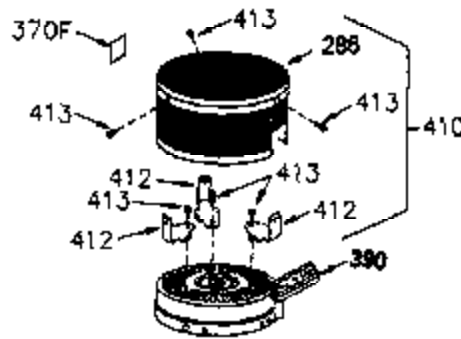

ILLUSTRATION SHOWS TYPICAL PARTS ONLY. ORDER BY PART NUMBER. PARTS NOT LISTED ARE SUPPLIED BY OEM.

VIEW 2 OF 2

Ref #	Part Number	Qty	Description
67A	430234		Fuel Filter (Screen) (Optional)
200	570675A		Control Bracket (Incl.202,203,204,205 ,206)
202	32924		Compression Spring
205	650606		Screw, 10-32 x 1-1/8"
209	590568		Screw, 10-24 x 3/4"
230	510344		"O" Ring
231	450245		Measuring Cup
240	450242		Air Cleaner Body
245A	450243		Air Cleaner Filter
245C	450247		Air Cleaner Filter
245	450244		Air Cleaner Filter
250A	450246		Air Cleaner Cover
287	650926		Screw, 8-32 x 21/64"
290	29774		Fuel Line
292	26460		Fuel Line Clamp
296	34279B		Fuel Filter
390	590621		Rewind Starter (Refer to Division 5, Section C, page 34 or Fiche 25, Grid G-1 for breakdown)
416	390309		Spark Arrestor Kit (Can be used on an y model)