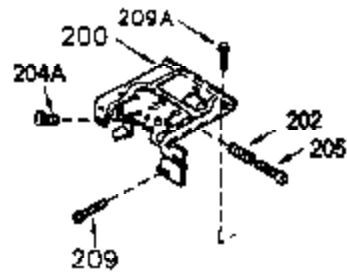

ILLUSTRATION SHOWS TYPICAL PARTS ONLY. ORDER BY PART NUMBER. PARTS NOT LISTED ARE SUPPLIED BY OEM.

VIEW 2 OF 2

Ref #	Part Number	Qty	Description
67A	430234		Fuel Filter (Screen) (Optional)
200	570675A		Control Bracket (Incl.202,203,204,205 ,206)
202	32924		Compression Spring
205	650606		Screw, 10-32 x 1-1/8"
209	590568		Screw, 10-24 x 3/4"
230	510344		"O" Ring
231	450245		Measuring Cup
240	450242		Air Cleaner Body
245A	450243		Air Cleaner Filter
245C	450247		Air Cleaner Filter
245	450244		Air Cleaner Filter
250A	450246		Air Cleaner Cover
287	650926		Screw, 8-32 x 21/64"
290	29774		Fuel Line
292	26460		Fuel Line Clamp
296	34279B		Fuel Filter
390	590621		Rewind Starter (Refer to Division 5, Section C, page 34 or Fiche 25, Grid G-1 for breakdown)
416	390309		Spark Arrestor Kit (Can be used on an y model)