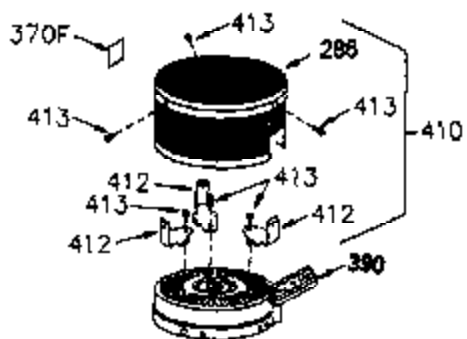

ILLUSTRATION SHOWS TYPICAL PARTS ONLY. ORDER BY PART NUMBER. PARTS NOT LISTED ARE SUPPLIED BY OEM.

VIEW 2 OF 2

Ref #	Part Number	Qty	Description
67A	430234		Fuel Filter (Screen) (Optional)
200	570675A		Control Bracket (Incl.202,203,204,205 ,206)
202	32924		Compression Spring
205	650606		Screw, 10-32 x 1-1/8"
209	590568		Screw, 10-24 x 3/4"
230	510344		"O" Ring
231	450245		Measuring Cup
240	450242		Air Cleaner Body
245A	450243		Air Cleaner Filter
245C	450247		Air Cleaner Filter
245	450244		Air Cleaner Filter
250A	450246		Air Cleaner Cover
287	650926		Screw, 8-32 x 21/64"
290	29774		Fuel Line
292	26460		Fuel Line Clamp
296	34279B		Fuel Filter
390	590621		Rewind Starter (Refer to Division 5, Section C, page 34 or Fiche 25, Grid G-1 for breakdown)
416	390309		Spark Arrestor Kit (Can be used on an y model)