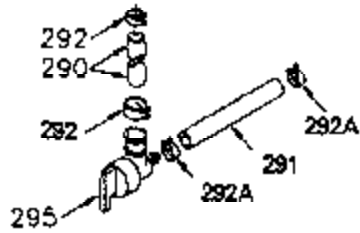

ILLUSTRATION SHOWS TYPICAL PARTS ONLY. ORDER BY PART NUMBER. PARTS NOT LISTED ARE SUPPLIED BY OEM.

VIEW 2 OF 2

Ref #	Part Number	Qty	Description
67A	430234		Fuel Filter (Screen) (Optional)
200	570675A		Control Bracket (Incl.202,203,204,205 ,206)
202	32924		Compression Spring
205	650606		Screw, 10-32 x 1-1/8"
209	590568		Screw, 10-24 x 3/4"
230	510344		"O" Ring
231	450245		Measuring Cup
240	450242		Air Cleaner Body
245A	450243		Air Cleaner Filter
245C	450247		Air Cleaner Filter
245	450244		Air Cleaner Filter
250A	450246		Air Cleaner Cover
287	650926		Screw, 8-32 x 21/64"
290	29774		Fuel Line
292	26460		Fuel Line Clamp
296	34279B		Fuel Filter
390	590621		Rewind Starter (Refer to Division 5, Section C, page 34 or Fiche 25, Grid G-1 for breakdown)
416	390309		Spark Arrestor Kit (Can be used on an y model)