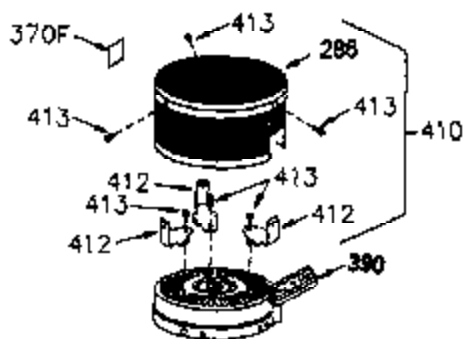

ILLUSTRATION SHOWS TYPICAL PARTS ONLY. ORDER BY PART NUMBER. PARTS NOT LISTED ARE SUPPLIED BY OEM.

VIEW 2 OF 2

Ref #	Part Number	Qty	Description
67A	430234		Fuel Filter (Screen) (Optional)
200	570681A		Control Bracket (Incl. 203, 205 & 206)
202	32924		Compression Spring
205	650606		Screw, 10-32 x 1-1/8"
209	590568		Screw, 10-24 x 3/4"
230	510344		"O" Ring
231	450245		Measuring Cup
240	450242		Air Cleaner Body
245A	450243		Air Cleaner Filter
245A	34783		Air Cleaner Filter
245C	450247		Air Cleaner Filter
245	450244		Air Cleaner Filter
250A	450246		Air Cleaner Cover
275A	390316		Muffler (Discharge toward spark plugend) (w/glass fiber packing)
287	650926		Screw, 8-32 x 21/64"
290	29774		Fuel Line
292	26460		Fuel Line Clamp
296	34279B		Fuel Filter
370E	550235		Control Decal
390	590635		Rewind Starter (Refer to Division 5, Section C, page 34 or Fiche 25, Grid G-1 for breakdown)
416	390309		Spark Arrestor Kit (Can be used on an y model)