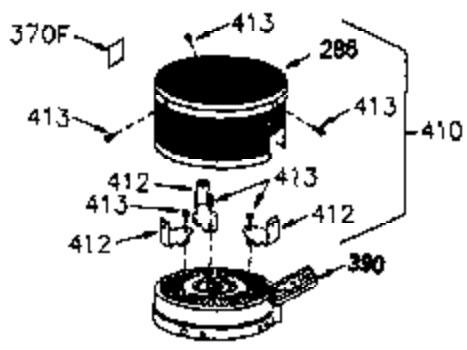

ILLUSTRATION SHOWS TYPICAL PARTS ONLY. ORDER BY PART NUMBER. PARTS NOT LISTED ARE SUPPLIED BY OEM.

VIEW 2 OF 2

Ref #	Part Number	Qty	Description
67A	430234		Fuel Filter (Screen) (Optional)
200	570681A		Control Bracket (Incl. 203, 205 & 206)
202	32924		Compression Spring
205	650606		Screw, 10-32 x 1-1/8"
209	650735		Screw, 10-24 x 3/8"
238A	650940		Screw, 10-32 x 3/4"
245A	34783		Air Cleaner Filter
245	34782		Air Cleaner Filter (Incl. 229)
275A	390316		Muffler (Discharge toward spark plugend) (w/glass fiber packing)
287	650926		Screw, 8-32 x 21/64"
290	29774		Fuel Line
292	26460		Fuel Line Clamp
296	34279B		Fuel Filter
370E	550235		Control Decal
390	590635		Rewind Starter (Refer to Division 5, Section C, page 34 or Fiche 25, Grid G-1 for breakdown)
416	390309		Spark Arrestor Kit (Can be used on an y model)