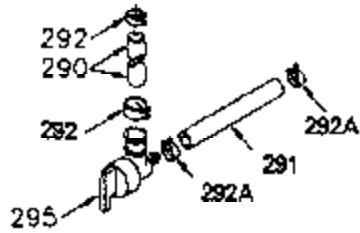

ILLUSTRATION SHOWS TYPICAL PARTS ONLY. ORDER BY PART NUMBER. PARTS NOT LISTED ARE SUPPLIED BY OEM.

VIEW 2 OF 2

Ref #	Part Number	Qty	Description
67A	430234		Fuel Filter (Screen) (Optional)
200	570681A		Control Bracket (Incl. 203, 205 & 206)
202	32924		Compression Spring
205	650606		Screw, 10-32 x 1-1/8"
209A	650867		Screw, 10-24 x 1/2"
209	650735		Screw, 10-24 x 3/8"
238A	650940		Screw, 10-32 x 3/4"
245	34782		Air Cleaner Filter (Incl. 229)
245A	34783		Air Cleaner Filter
275A	390316		Muffler (Discharge toward spark plugend) (w/glass fiber packing)
287	650926		Screw, 8-32 x 21/64"
290	29774		Fuel Line
292	26460		Fuel Line Clamp
296	34279B		Fuel Filter
370E	550235		Control Decal
370H	35977		Caution Decal
390	590688		Rewind Starter (Refer to Division 5, Section C, page 36 or Fiche 25, Grid G-3 for breakdown)
416	390309		Spark Arrestor Kit (Can be used on an y model)