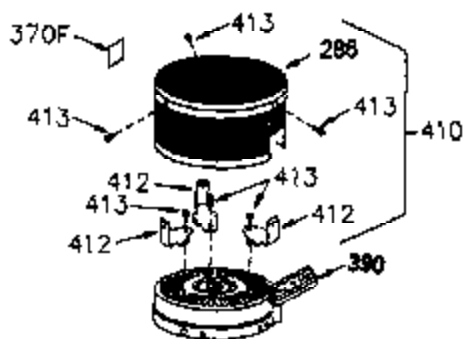

ILLUSTRATION SHOWS TYPICAL PARTS ONLY. ORDER BY PART NUMBER. PARTS NOT LISTED ARE SUPPLIED BY OEM.

VIEW 2 OF 2

Ref #	Part Number	Qty	Description
67A	430234		Fuel Filter (Screen) (Optional)
200	570681A		Control Bracket (Incl. 203, 205 & 206)
202	32924		Compression Spring
205	650606		Screw, 10-32 x 1-1/8"
209A	650867		Screw, 10-24 x 1/2"
209	650735		Screw, 10-24 x 3/8"
238A	650940		Screw, 10-32 x 3/4"
245	34782		Air Cleaner Filter (Incl. 229)
245A	34783		Air Cleaner Filter
275A	390316		Muffler (Discharge toward spark plugend) (w/glass fiber packing)
287	650926		Screw, 8-32 x 21/64"
290	29774		Fuel Line
292	26460		Fuel Line Clamp
296	34279B		Fuel Filter
370E	550235		Control Decal
370H	35977		Caution Decal
390	590688		Rewind Starter (Refer to Division 5, Section C, page 36 or Fiche 25, Grid G-3 for breakdown)
416	390309		Spark Arrestor Kit (Can be used on an y model)