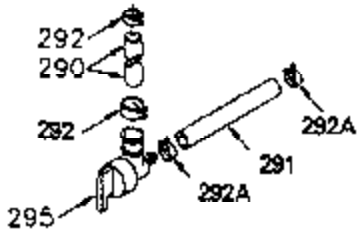

ILLUSTRATION SHOWS TYPICAL PARTS ONLY. ORDER BY PART NUMBER. PARTS NOT LISTED ARE SUPPLIED BY OEM.

VIEW 2 OF 2

Ref #	Part Number	Qty	Description
200	570681A	1	Control Bracket (Incl. 202 thru 206)
202	32924	1	Compression Spring
205	650606	1	Screw, 10-32 x 1-1/8"
209A	650867	2	Screw, 10-24 x 1/2"
209	650735	1	Screw, 10-24 x 3/8"
245	34782	1	## Air Cleaner Filter
245A	34783	1	## Air Cleaner Filter
287	650926	4	Screw, 8-32 x 21/64"
290	29774	1	Fuel Line
292	26460	2	Fuel Line Clamp
390	590688	1	Rewind Starter