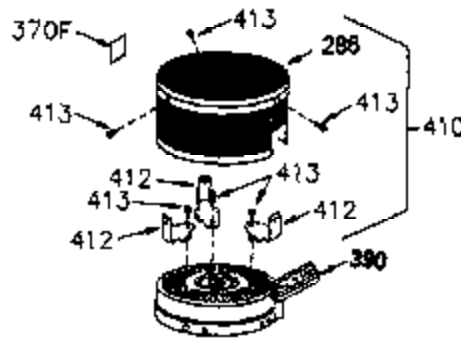

ILLUSTRATION SHOWS TYPICAL PARTS ONLY. ORDER BY PART NUMBER. PARTS NOT LISTED ARE SUPPLIED BY OEM.

VIEW 2 OF 2

Ref #	Part Number	Qty	Description
200	570681A	1	Control Bracket (Incl. 202 thru 206)
202	32924	1	Compression Spring
205	650606	1	Screw, 10-32 x 1-1/8"
209A	650867	2	Screw, 10-24 x 1/2"
209	650735	1	Screw, 10-24 x 3/8"
245	34782	1	## Air Cleaner Filter
245A	34783	1	## Air Cleaner Filter
287	650926	4	Screw, 8-32 x 21/64"
290	29774	1	Fuel Line
292	26460	2	Fuel Line Clamp
390	590688	1	Rewind Starter