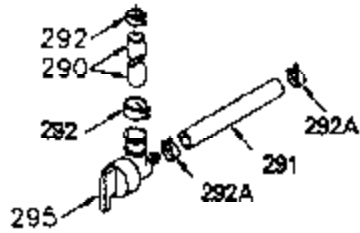

ILLUSTRATION SHOWS TYPICAL PARTS ONLY. ORDER BY PART NUMBER. PARTS NOT LISTED ARE SUPPLIED BY OEM.

VIEW 2 OF 2

Ref #	Part Number	Qty	Description
200	570681A	1	Control Bracket (Incl. 202 thru 206)
202	32924	1	Compression Spring
205	650606	1	Screw, 10-32 x 1-1/8"
209A	650867	2	Screw, 10-24 x 1/2"
209	650735	1	Screw, 10-24 x 3/8"
245	34782A	1	## Air Cleaner Filter
245A	34783	1	## Air Cleaner Filter
287	650926	4	Screw, 8-32 x 21/64"
290	29774	1	Fuel Line
292	26460	2	Fuel Line Clamp
370K	36695	1	Starter Decal
390	590732	1	Rewind Starter (NOTE: This engine could have been built with 590738 starter. Refer to the design of the rope pulley strength ribs for part identification. Individual starter parts do not interchange.)