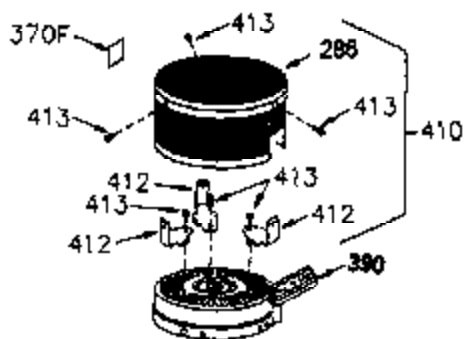

ILLUSTRATION SHOWS TYPICAL PARTS ONLY. ORDER BY PART NUMBER. PARTS NOT LISTED ARE SUPPLIED BY OEM.

VIEW 2 OF 2

Ref #	Part Number	Qty	Description
200	570681A	1	Control Bracket (Incl. 202 thru 206)
202	32924	1	Compression Spring
205	650606	1	Screw, 10-32 x 1-1/8"
209A	650867	2	Screw, 10-24 x 1/2"
209	650735	1	Screw, 10-24 x 3/8"
245	34782A	1	## Air Cleaner Filter
245A	34783	1	## Air Cleaner Filter
287	650926	4	Screw, 8-32 x 21/64"
290	29774	1	Fuel Line
292	26460	2	Fuel Line Clamp
370K	36695	1	Starter Decal
390	590732	1	Rewind Starter (NOTE: This engine could have been built with 590738 starter. Refer to the design of the rope pulley strength ribs for part identification. Individual starter parts do not interchange.)