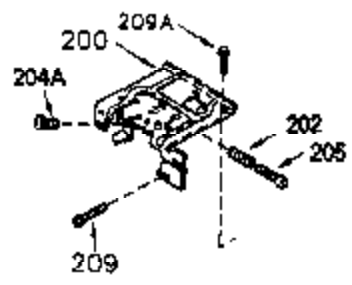

ILLUSTRATION SHOWS TYPICAL PARTS ONLY. ORDER BY PART NUMBER. PARTS NOT LISTED ARE SUPPLIED BY OEM.

VIEW 2 OF 2

Ref #	Part Number	Qty	Description
200	570681A	1	Control Bracket (Incl. 202 thru 206)
202	32924	1	Compression Spring
205	650606	1	Screw, 10-32 x 1-1/8"
209A	650867	2	Screw, 10-24 x 1/2"
209	650735	1	Screw, 10-24 x 3/8"
245	34782A	1	## Air Cleaner Filter
245A	34783	1	## Air Cleaner Filter
287	650926	4	Screw, 8-32 x 21/64"
290	29774	1	Fuel Line
292	26460	2	Fuel Line Clamp
370K	36695	1	Starter Decal
390	590732	1	Rewind Starter (NOTE: This engine could have been built with 590738 starter. Refer to the design of the rope pulley strength ribs for part identification. Individual starter parts do not interchange.)