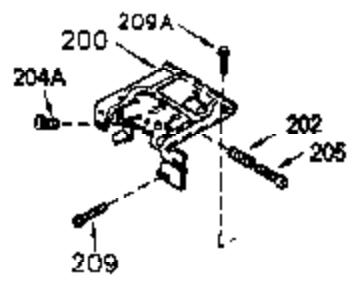

ILLUSTRATION SHOWS TYPICAL PARTS ONLY. ORDER BY PART NUMBER. PARTS NOT LISTED ARE SUPPLIED BY OEM.

VIEW 2 OF 2

Ref #	Part Number	Qty	Description
200	570681A	1	Control Bracket (Incl. 202 thru 206)
202	32924	1	Compression Spring
205	651051	1	Screw, Torx T-10, 10-32 x 1-1/8"
209A	650867	2	Screw, 10-24 x 1/2"
209	650735	1	Screw, 10-24 x 3/8"
245	34782A	1	## Air Cleaner Filter
245A	34783	1	## Air Cleaner Filter
287	650926	4	Screw, 8-32 x 21/64"
290	29774	1	Fuel Line
292	26460	2	Fuel Line Clamp
370K	36695	1	Starter Decal
390	590732	1	Rewind Starter (NOTE: This engine could have been built with 590738 starter.)