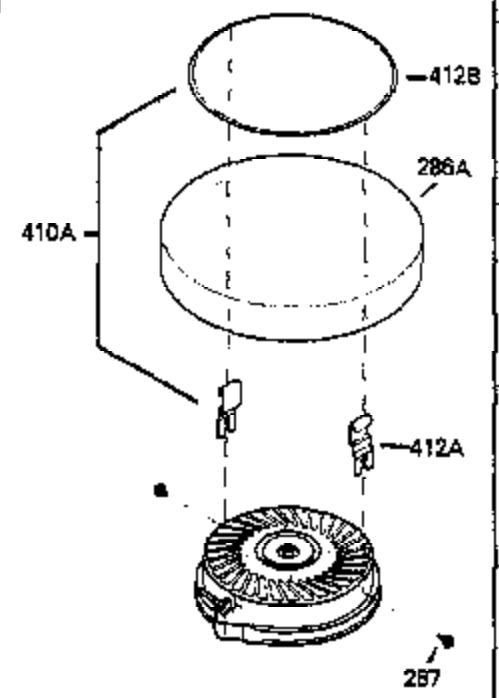

ILLUSTRATION SHOWS TYPICAL PARTS ONLY. ORDER BY PART NUMBER. PARTS NOT LISTED ARE SUPPLIED BY OEM.

VIEW 2 OF 2

Ref #	Part Number	Qty	Description
200	570681A	1	Control Bracket (Incl. 202 thru 206)
202	32924	1	Compression Spring
205	651051	1	Screw, Torx T-10, 10-32 x 1-1/8"
209A	650867	2	Screw, 10-24 x 1/2"
209	650735	1	Screw, 10-24 x 3/8"
245	34782A	1	## Air Cleaner Filter
245A	34783	1	## Air Cleaner Filter
287	650926	4	Screw, 8-32 x 21/64"
290	29774	1	Fuel Line
292	26460	2	Fuel Line Clamp
370K	36695	1	Starter Decal
390	590732	1	Rewind Starter (NOTE: This engine could have been built with 590738 starter.)