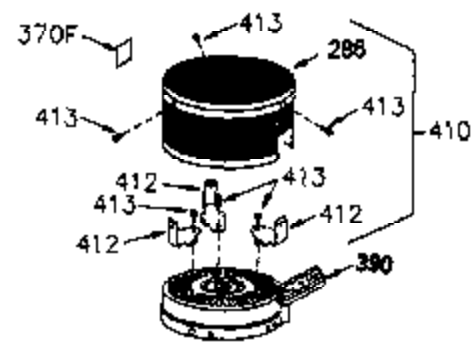

ILLUSTRATION SHOWS TYPICAL PARTS ONLY. ORDER BY PART NUMBER. PARTS NOT LISTED ARE SUPPLIED BY OEM.

VIEW 2 OF 2

Ref #	Part Number	Qty	Description
200	570681A	1	Control Bracket (Incl. 202 thru 206)
202	32924	1	Compression Spring
205	651051	1	Screw, Torx T-10, 10-32 x 1-1/8"
209A	650867	2	Screw, 10-24 x 1/2"
209	650735	1	Screw, 10-24 x 3/8"
245	34782A	1	## Air Cleaner Filter
245A	34783	1	## Air Cleaner Filter
287	650926	4	Screw, 8-32 x 21/64"
290	29774	1	Fuel Line
292	26460	2	Fuel Line Clamp
370K	36695	1	Starter Decal
390	590732	1	Rewind Starter (NOTE: This engine could have been built with 590738 starter.)