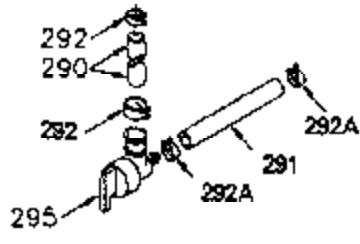

ILLUSTRATION SHOWS TYPICAL PARTS ONLY. ORDER BY PART NUMBER. PARTS NOT LISTED ARE SUPPLIED BY OEM.

VIEW 2 OF 2

Ref #	Part Number	Qty	Description
200	570681A	1	Control Bracket (Incl. 202 thru 206)
202	32924	1	Compression Spring
205	651051	1	Screw, Torx T-10, 10-32 x 1-1/8"
209A	650867	2	Screw, 10-24 x 1/2"
209	650735	1	Screw, 10-24 x 3/8"
245	34782A	1	## Air Cleaner Filter
245A	34783	1	## Air Cleaner Filter
287	650926	4	Screw, 8-32 x 21/64"
290	29774	1	Fuel Line
292	26460	2	Fuel Line Clamp
370K	36695	1	Starter Decal
390	590732	1	Rewind Starter (NOTE: This engine could have been built with 590738 starter.)