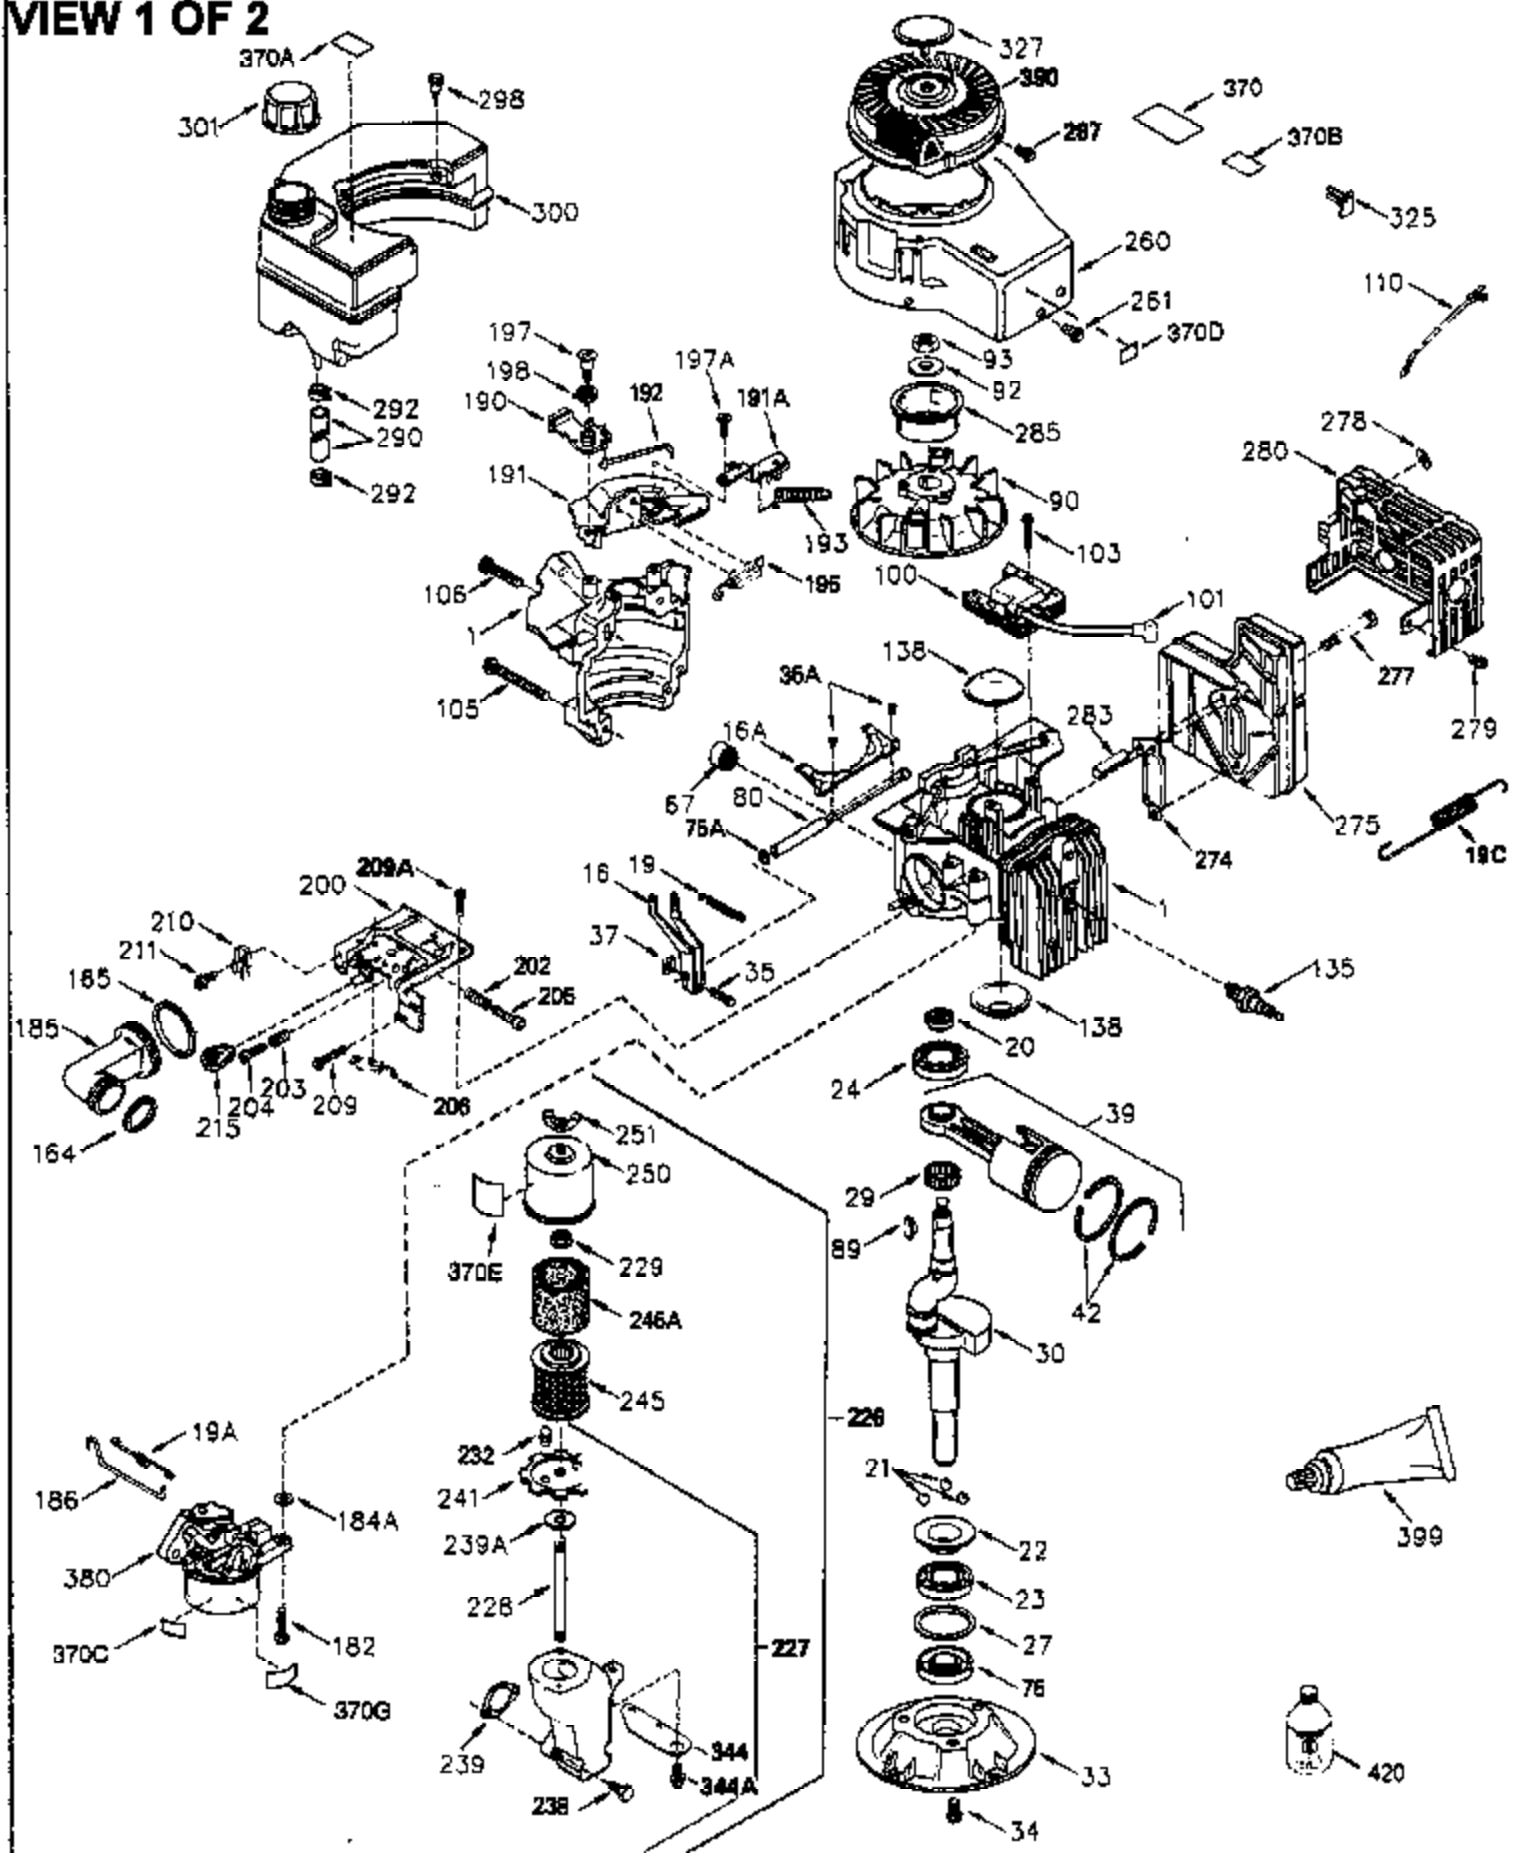

### VIEW 1 OF 2

Ref #	Part Number	Qty	Description
	1 250288	1	Cylinder (Incl. 67, 75A, 105, 106 & 1 38)
16A	490304	1	Governor Lever
16	490306	1	Governor Lever
19A	490307	1	Backlash Spring
19	35988	1	Extension Spring
20	510340	1	Oil Seal
21	570673	3	Ball Bearing
22	510338	1	Slide Ring
23	530158	1	Ball Bearing
24	530161	1	Ball Bearing
27	530159	1	Bearing Retainer
29	530164	1	Bearing Strip (31 Needles)
30	290574A	1	Crankshaft (Incl. 29)
33	330179	1	Adapter Plate
34	792067	3	Screw, 5/16-18 x 1"
35	29826	1	Screw, 10-32 x 3/4"
35A	650506	2	Screw, 4-40 x 1/4"
37	29216	1	Lock Nut, 10-32
39	310277B	1	Piston & Rod Ass'y. (Incl. 29 & 42)
42	310278	1	Ring Set
67	430233	1	Fuel Filter
75	510339	1	Oil Seal
75A	510337	1	Oil Seal
80	490305	1	Governor Shaft
89	611107	1	Flywheel Key
90	611109	1	Flywheel
92	650815	1	Belleville Washer
93	650816	1	Flywheel Nut
100	34443B	1	Solid State Ignition
101	610118	1	Spark Plug Cover
103	651007	2	Screw, Torx T-15, 10-24 x 15/16"
105	650892	2	Screw, 5/16-18 x 2-3/16"
106	650891	2	Screw, 5/16-18 x 1-5/8"
110	611106	1	Ground Wire
135	35395	1	Resistor Spark Plug (RJ19LM)
138	570683	2	Port Cover
164	510341	1	"O" Ring
165	510342	1	"O" Ring
182	792067	2	Screw, 5/16-18 x 1"
184A	27110A	2	Washer
185	570674	1	Intake Pipe (Incl. 164 & 165)
186	490309	1	Governor Link
200	570681A	1	Control Bracket (Incl. 202 thru 206)
202	32924	1	Compression Spring
203	31342	1	Compression Spring
204	651029	1	Screw, Torx T-10, 5-40 x 7/16"
205	651051	1	Screw, Torx T-10, 10-32 x 1-1/8"
206	610973	1	Terminal
209	650735	1	Screw, 10-24 x 3/8"
209A	650867	2	Screw, 10-24 x 1/2"
215	32410	1	Control Knob
226	730575B	1	Air Cleaner Kit (Incl. items marked # # sign)
227	450249A	1	## A/C Elbow (Incl. items marked with # sign)
228	650901	1	# Stud, 1/4-20 x 4.89"
232	0	2	# Pop Rivet (Can be purchased locally )
238	650940	2	## Screw, 10-32 x 3/4"
239A	34698A	1	# Air Cleaner Gasket
239	35815	1	## Air Cleaner Gasket