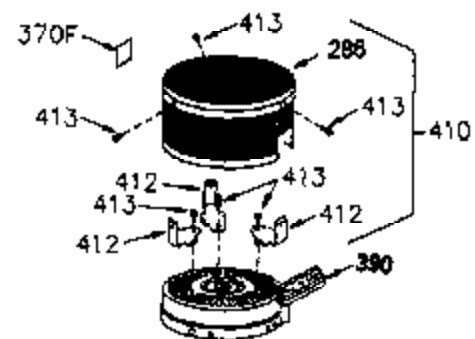

ILLUSTRATION SHOWS TYPICAL PARTS ONLY. ORDER BY PART NUMBER. PARTS NOT LISTED ARE SUPPLIED BY OEM.

VIEW 2 OF 2

Ref #	Part Number	Qty	Description
67A	430234		Fuel Filter (Screen) (Optional)
200	570675A		Control Bracket (Incl.202,203,204,205 ,206)
202	32924		Compression Spring
205	650606		Screw, 10-32 x 1-1/8"
209	590568		Screw, 10-24 x 3/4"
230	510344		"O" Ring
231	450245		Measuring Cup
240	450242		Air Cleaner Body
245A	450243		Air Cleaner Filter
245C	450247		Air Cleaner Filter
245	450244		Air Cleaner Filter
250A	450246		Air Cleaner Cover
287	650926		Screw, 8-32 x 21/64"
290	29774		Fuel Line
292	26460		Fuel Line Clamp
296	34279B		Fuel Filter
390	590621		Rewind Starter (Refer to Division 5, Section C, page 34 or Fiche 25, Grid G-1 for breakdown)
416	390309		Spark Arrestor Kit (Can be used on an y model)