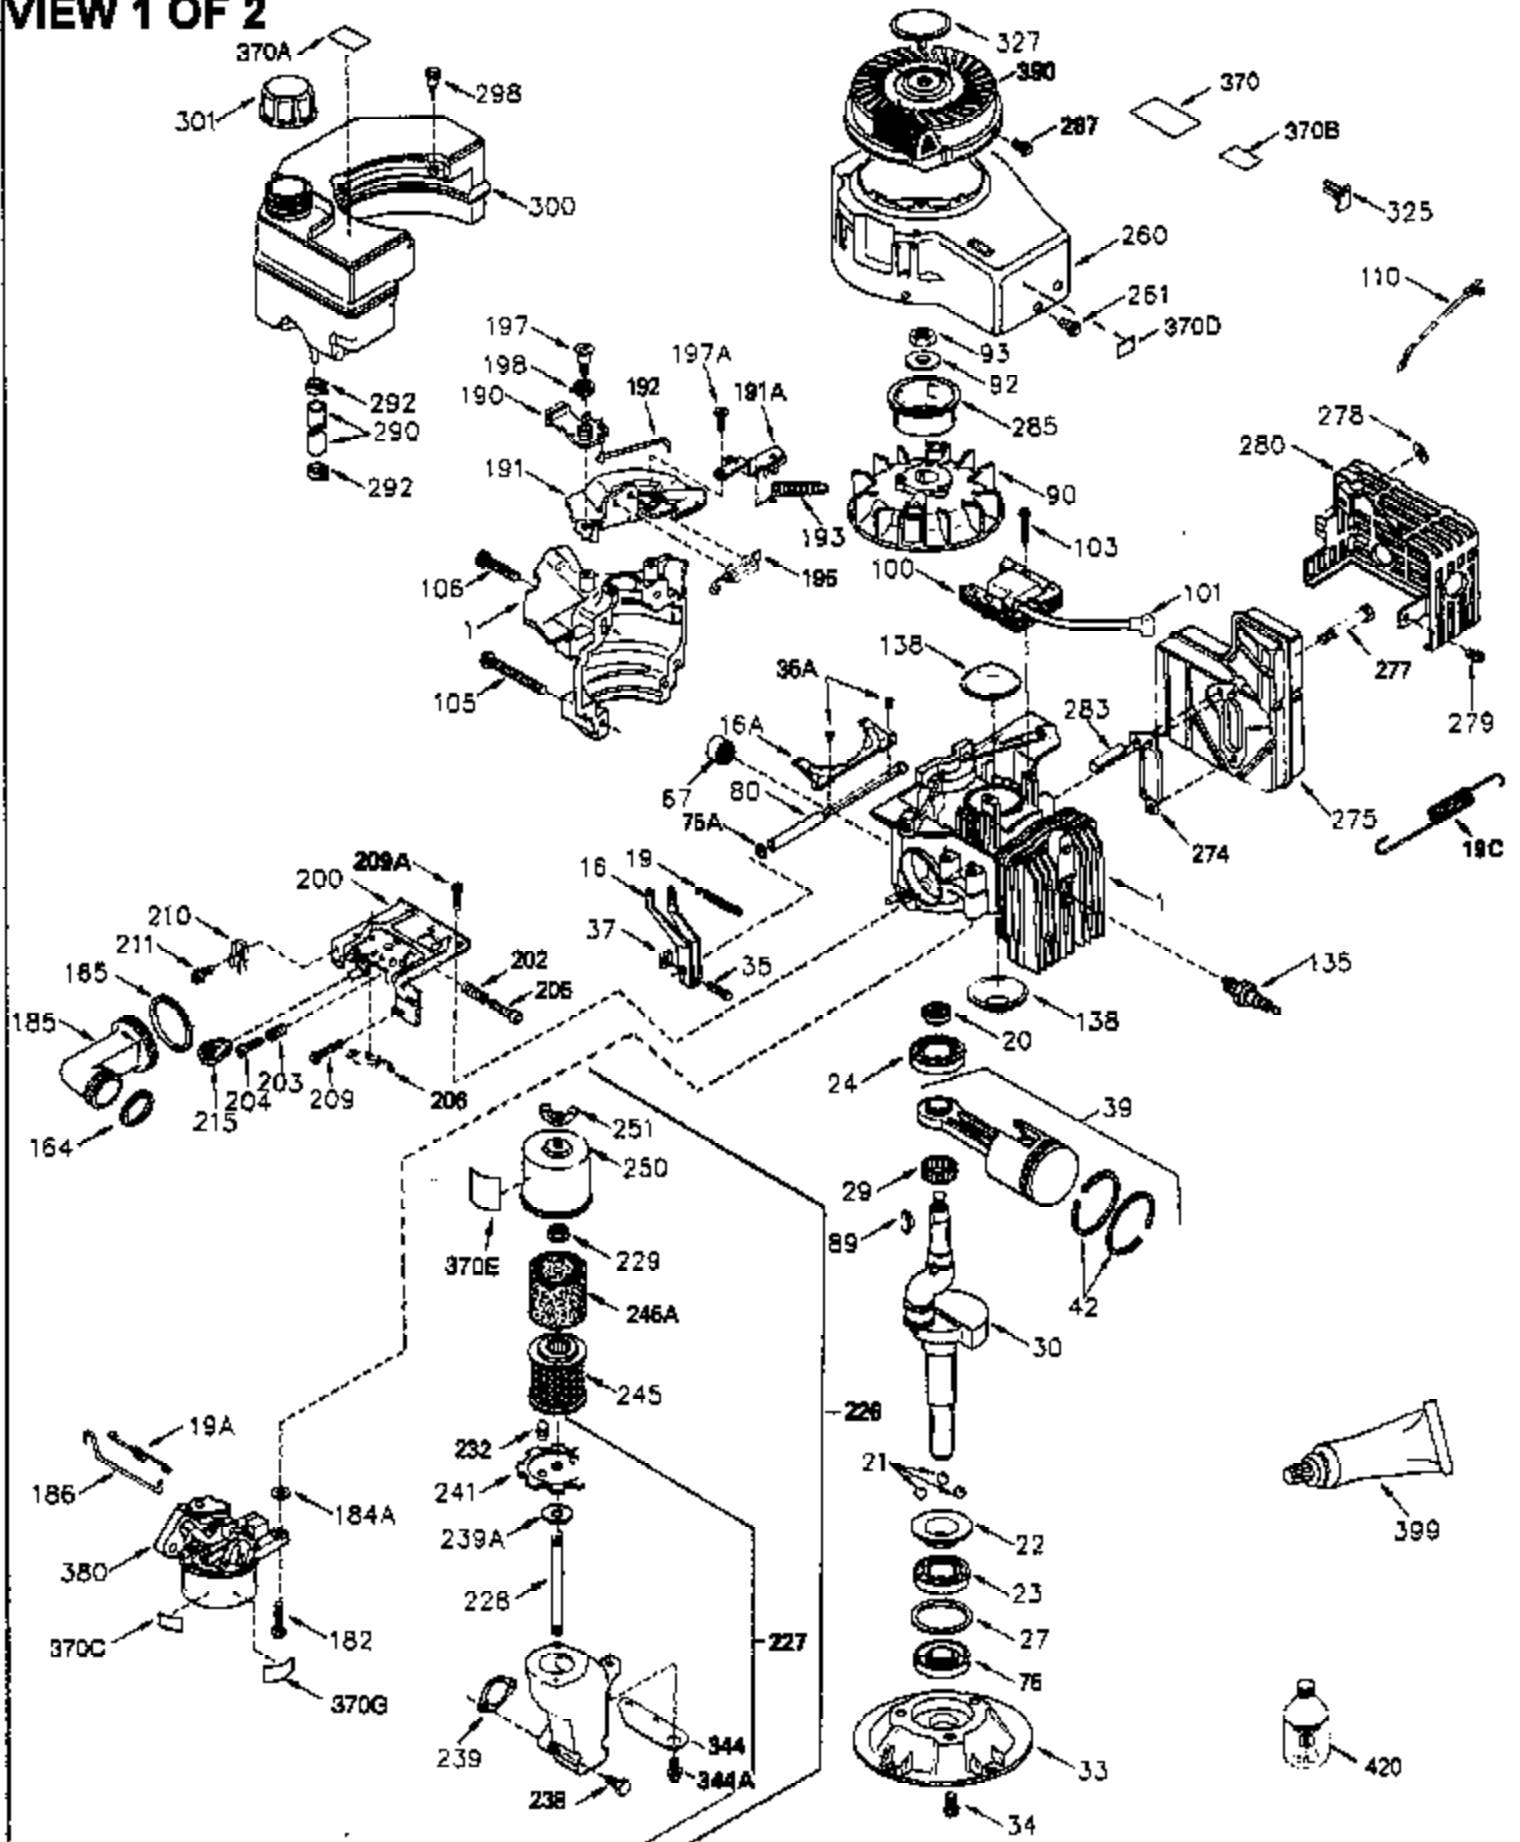

ILLUSTRATION SHOWS TYPICAL PARTS ONLY. ORDER BY PART NUMBER. PARTS NOT LISTED ARE SUPPLIED BY OEM.

VIEW 1 OF 2

Ref #	Part Number	Qty	Description
	1 250288		Cylinder (Incl. 67A, 75, 105, 106 & 1 38)
16A	490304		Governor Lever
16	490306		Governor Lever
19	490308		Extension Spring
19A	490307		Throttle Link Spring
20	510340		Oil Seal
21	570673		Ball Bearing
22	510338		Slide Ring
23	530158		Ball Bearing
24	530161		Ball Bearing
27	530159		Bearing Retainer
29	530164		Bearing Strip (31 needles) (.495" lon g)
30	290598A		Crankshaft (Incl. 29)
33	330179		Adapter Plate
34	792067		Screw, 5/16-18 x 1"
35A	650506		Screw, 4-40 x 3/16"
35	29826		Screw, 10-32 x 3/4"
37	29216		Lock Nut, 10-32
39	310277B		Piston & Rod Ass'y. (Incl. 29 & 42)
42	310278		Ring Set
67	430233		Fuel Filter (Screen w/brass collar)
67A	430234		Fuel Filter (Screen) (Optional)
75	510339		Oil Seal (P.T.O. end)
75A	510337		Oil Seal
80	490305		Governor Shaft
89	611107		Flywheel Key
90	611109		Flywheel (Counterbalance)
92	650815		Belleville Washer
93	650816		Flywheel Nut
100	34443A		Solid State Ignition
101	610118		Spark Plug Cover
103	650814		Screw, Torx T-15, 10-24 x 1"
105	650892		Screw, 5/16-18 x 2-3/16"
106	650891		Screw, 5/16-18 x 1-5/8"
110	611110		Ground Wire
135	35395		Spark Plug (RJ19LM)
138	570683		Port Cover
164	510341		"O" Ring
165	510342		"O" Ring
182	792067		Screw, 5/16-18 x 1"
184A	27110		Washer
185	570674		Intake Pipe & Reed Ass'y. (Incl. 164 & 165)
186	490309		Governor Link
190	570688		Brake Lever
191	570677		S.E. Brake Bracket (w/cable clamp)
191A	570678A		Brake Control Lever
192	490312		Brake Control Link
193	490311		Brake Spring
195	610973		Terminal
197A	650897		Screw, 1/4-20 x 13/32"
197	650896		Screw, 1/4-20 x 13/16"
198	490313		Brake Control Lever Spring
200	570675A		Control Bracket (Incl.202,203,204,205 ,206)
202	32924		Compression Spring
203	31342		Compression Spring
204	650549		Screw, 5-40 x 7/16"
205	650606		Screw, 10-32 x 1-1/8"
209	650735		Screw, 10-24 x 3/8"