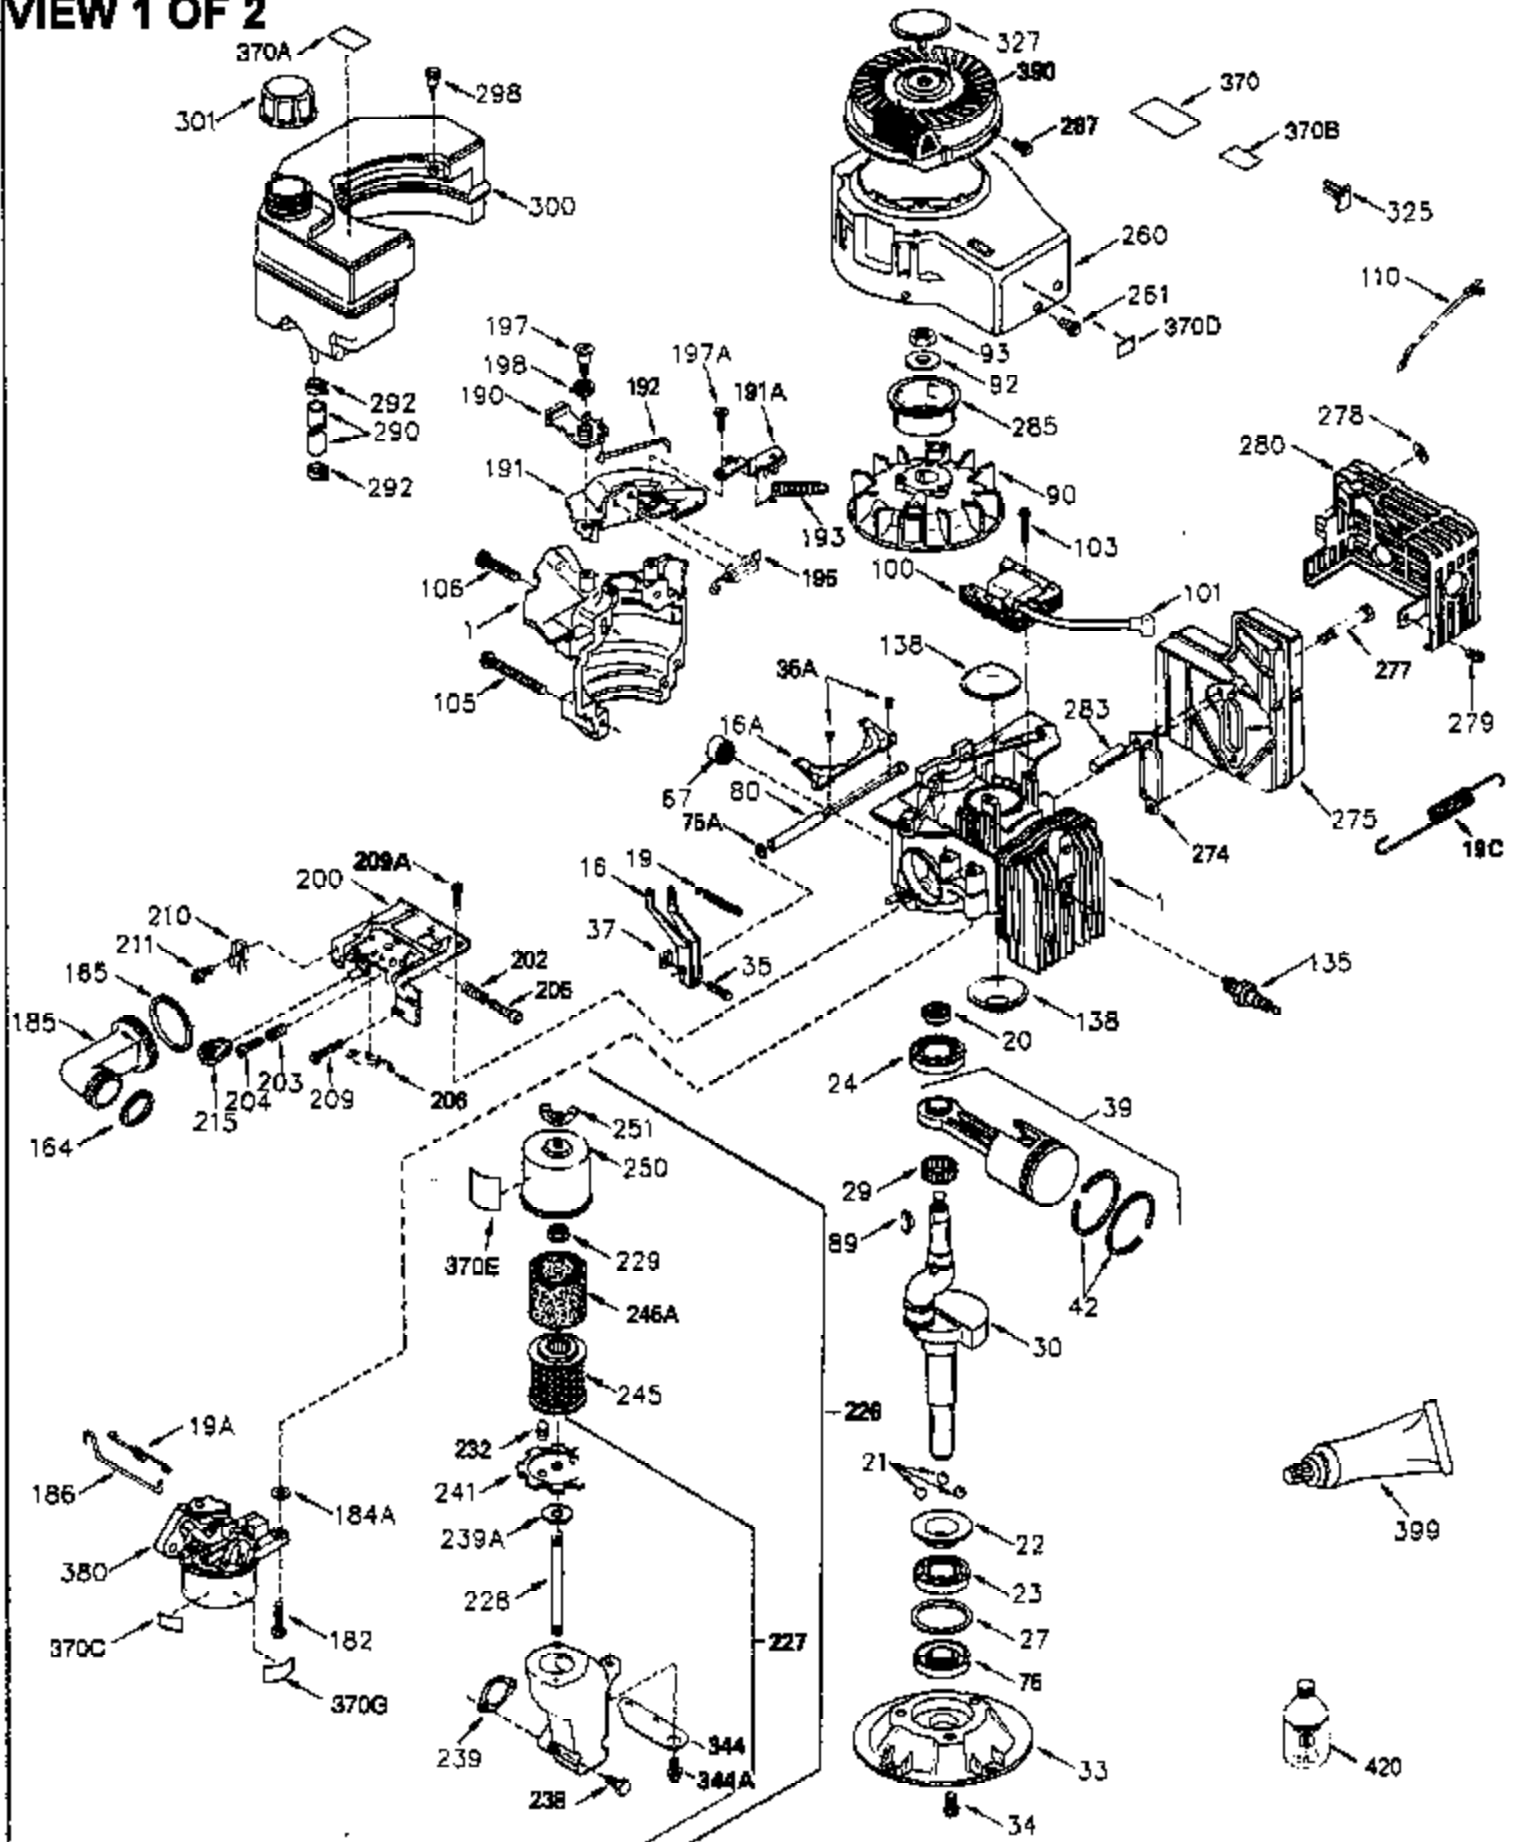

ILLUSTRATION SHOWS TYPICAL PARTS ONLY. ORDER BY PART NUMBER. PARTS NOT LISTED ARE SUPPLIED BY OEM.

VIEW 1 OF 2

Ref #	Part Number	Qty	Description
	1 250288		Cylinder (Incl. 67A, 75, 105, 106 & 1 38)
16A	490304		Governor Lever
16	490306		Governor Lever
19	490308		Extension Spring
19A	490307		Throttle Link Spring
20	510340		Oil Seal
21	570673		Ball Bearing
22	510338		Slide Ring
23	530158		Ball Bearing
24	530161		Ball Bearing
27	530159		Bearing Retainer
29	530160		Bearing Strip (31 needles) (.435" lon g)
30	290598A		Crankshaft (Incl. 29)
33	330179		Adapter Plate
34	792067		Screw, 5/16-18 x 1"
35A	650506		Screw, 4-40 x 3/16"
35	29826		Screw, 10-32 x 3/4"
37	29216		Lock Nut, 10-32
39	310277B		Piston & Rod Ass'y. (Incl. 29 & 42)
42	310278		Ring Set
67	430233		Fuel Filter (Screen w/brass collar)
67A	430234		Fuel Filter (Screen) (Optional)
75	510339		Oil Seal (P.T.O. end)
75A	510337		Oil Seal
80	490305		Governor Shaft
89	611107		Flywheel Key
90	611109		Flywheel (Counterbalance)
92	650815		Belleville Washer
93	650816		Flywheel Nut
100	34443A		Solid State Ignition
101	610118		Spark Plug Cover
103	650814		Screw, Torx T-15, 10-24 x 1"
105	650892		Screw, 5/16-18 x 2-3/16"
106	650891		Screw, 5/16-18 x 1-5/8"
110	611110		Ground Wire
135	611049		Spark Plug (RCJ8Y)
138	570683		Port Cover
164	510341		"O" Ring
165	510342		"O" Ring
182	792067		Screw, 5/16-18 x 1"
184A	27110		Washer
185	570674		Intake Pipe & Reed Ass'y. (Incl. 164 & 165)
186	490309		Governor Link
190	570676		Brake Lever
191	570677		S.E. Brake Bracket (w/cable clamp)
191A	570678A		Brake Control Lever
192	490312		Brake Control Link
193	490311		Brake Spring
195	610973		Terminal
197A	650897		Screw, 1/4-20 x 13/32"
197	650896		Screw, 1/4-20 x 13/16"
198	490310		Brake Control Lever Spring
200	570675A		Control Bracket (Incl.202,203,204,205 ,206)
202	32924		Compression Spring
203	31342		Compression Spring
204	650549		Screw, 5-40 x 7/16"
205	650606		Screw, 10-32 x 1-1/8"
209	590568		Screw, 10-24 x 3/4"