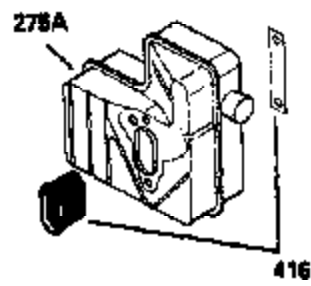

ILLUSTRATION SHOWS TYPICAL PARTS ONLY. ORDER BY PART NUMBER. PARTS NOT LISTED ARE SUPPLIED BY OEM.

VIEW 2 OF 2

Ref #	Part Number	Qty	Description
67A	430234		Fuel Filter (Screen) (Optional)
200	570675A		Control Bracket (Incl.202,203,204,205 ,206)
202	32924		Compression Spring
205	650606		Screw, 10-32 x 1-1/8"
209	590568		Screw, 10-24 x 3/4"
230	510344		"O" Ring
231	450245		Measuring Cup
240	450242		Air Cleaner Body
245A	450243		Air Cleaner Filter
245C	450247		Air Cleaner Filter
245	450244		Air Cleaner Filter
250A	450246		Air Cleaner Cover
287	650926		Screw, 8-32 x 21/64"
290	29774		Fuel Line
292	26460		Fuel Line Clamp
296	34279B		Fuel Filter
390	590621		Rewind Starter (Refer to Division 5, Section C, page 34 or Fiche 25, Grid G-1 for breakdown)
416	390309		Spark Arrestor Kit (Can be used on an y model)