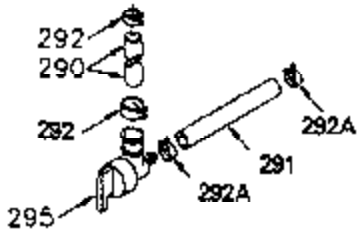

ILLUSTRATION SHOWS TYPICAL PARTS ONLY. ORDER BY PART NUMBER. PARTS NOT LISTED ARE SUPPLIED BY OEM.

VIEW 2 OF 2

Ref #	Part Number	Qty	Description
67A	430234		Fuel Filter (Screen) (Optional)
208	570335		Adjustment Lever
209	590568		Screw, 10-24 x 3/4"
230	510344		"O" Ring
231	450245		Measuring Cup
240	450242		Air Cleaner Body
245C	450247		Air Cleaner Filter
245	450244		Air Cleaner Filter
245A	450243		Air Cleaner Filter
250A	450246		Air Cleaner Cover
287	650926		Screw, 8-32 x 21/64"
290	29774		Fuel Line
292	26460		Fuel Line Clamp
296	34279B		Fuel Filter
390	590621		Rewind Starter (Refer to Division 5, Section C, page 34 or Fiche 25, Grid G-1 for breakdown)
416	390309		Spark Arrestor Kit (Can be used on an y model)