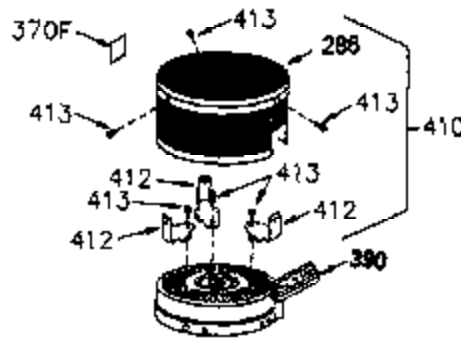

ILLUSTRATION SHOWS TYPICAL PARTS ONLY. ORDER BY PART NUMBER. PARTS NOT LISTED ARE SUPPLIED BY OEM.

VIEW 2 OF 2

Ref #	Part Number	Qty	Description
67A	430234		Fuel Filter (Screen) (Optional)
208	570335		Adjustment Lever
209	590568		Screw, 10-24 x 3/4"
230	510344		"O" Ring
231	450245		Measuring Cup
240	450242		Air Cleaner Body
245C	450247		Air Cleaner Filter
245	450244		Air Cleaner Filter
245A	450243		Air Cleaner Filter
250A	450246		Air Cleaner Cover
287	650926		Screw, 8-32 x 21/64"
290	29774		Fuel Line
292	26460		Fuel Line Clamp
296	34279B		Fuel Filter
390	590621		Rewind Starter (Refer to Division 5, Section C, page 34 or Fiche 25, Grid G-1 for breakdown)
416	390309		Spark Arrestor Kit (Can be used on an y model)