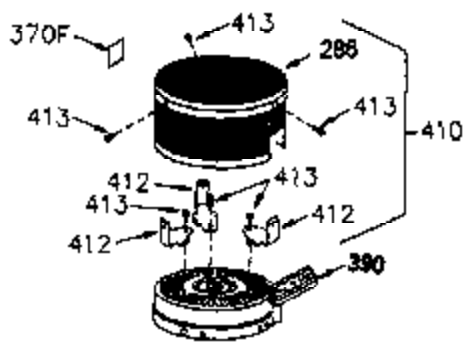

ILLUSTRATION SHOWS TYPICAL PARTS ONLY. ORDER BY PART NUMBER. PARTS NOT LISTED ARE SUPPLIED BY OEM.

VIEW 2 OF 2

Ref #	Part Number	Qty	Description
67A	430234		Fuel Filter (Screen) (Optional)
208	570335		Adjustment Lever
209	590568		Screw, 10-24 x 3/4"
230	510344		"O" Ring
231	450245		Measuring Cup
240	450242		Air Cleaner Body
245C	450247		Air Cleaner Filter
245	450244		Air Cleaner Filter
245A	450243		Air Cleaner Filter
250A	450246		Air Cleaner Cover
287	650926		Screw, 8-32 x 21/64"
290	29774		Fuel Line
292	26460		Fuel Line Clamp
296	34279B		Fuel Filter
390	590621		Rewind Starter (Refer to Division 5, Section C, page 34 or Fiche 25, Grid G-1 for breakdown)
416	390309		Spark Arrestor Kit (Can be used on an y model)