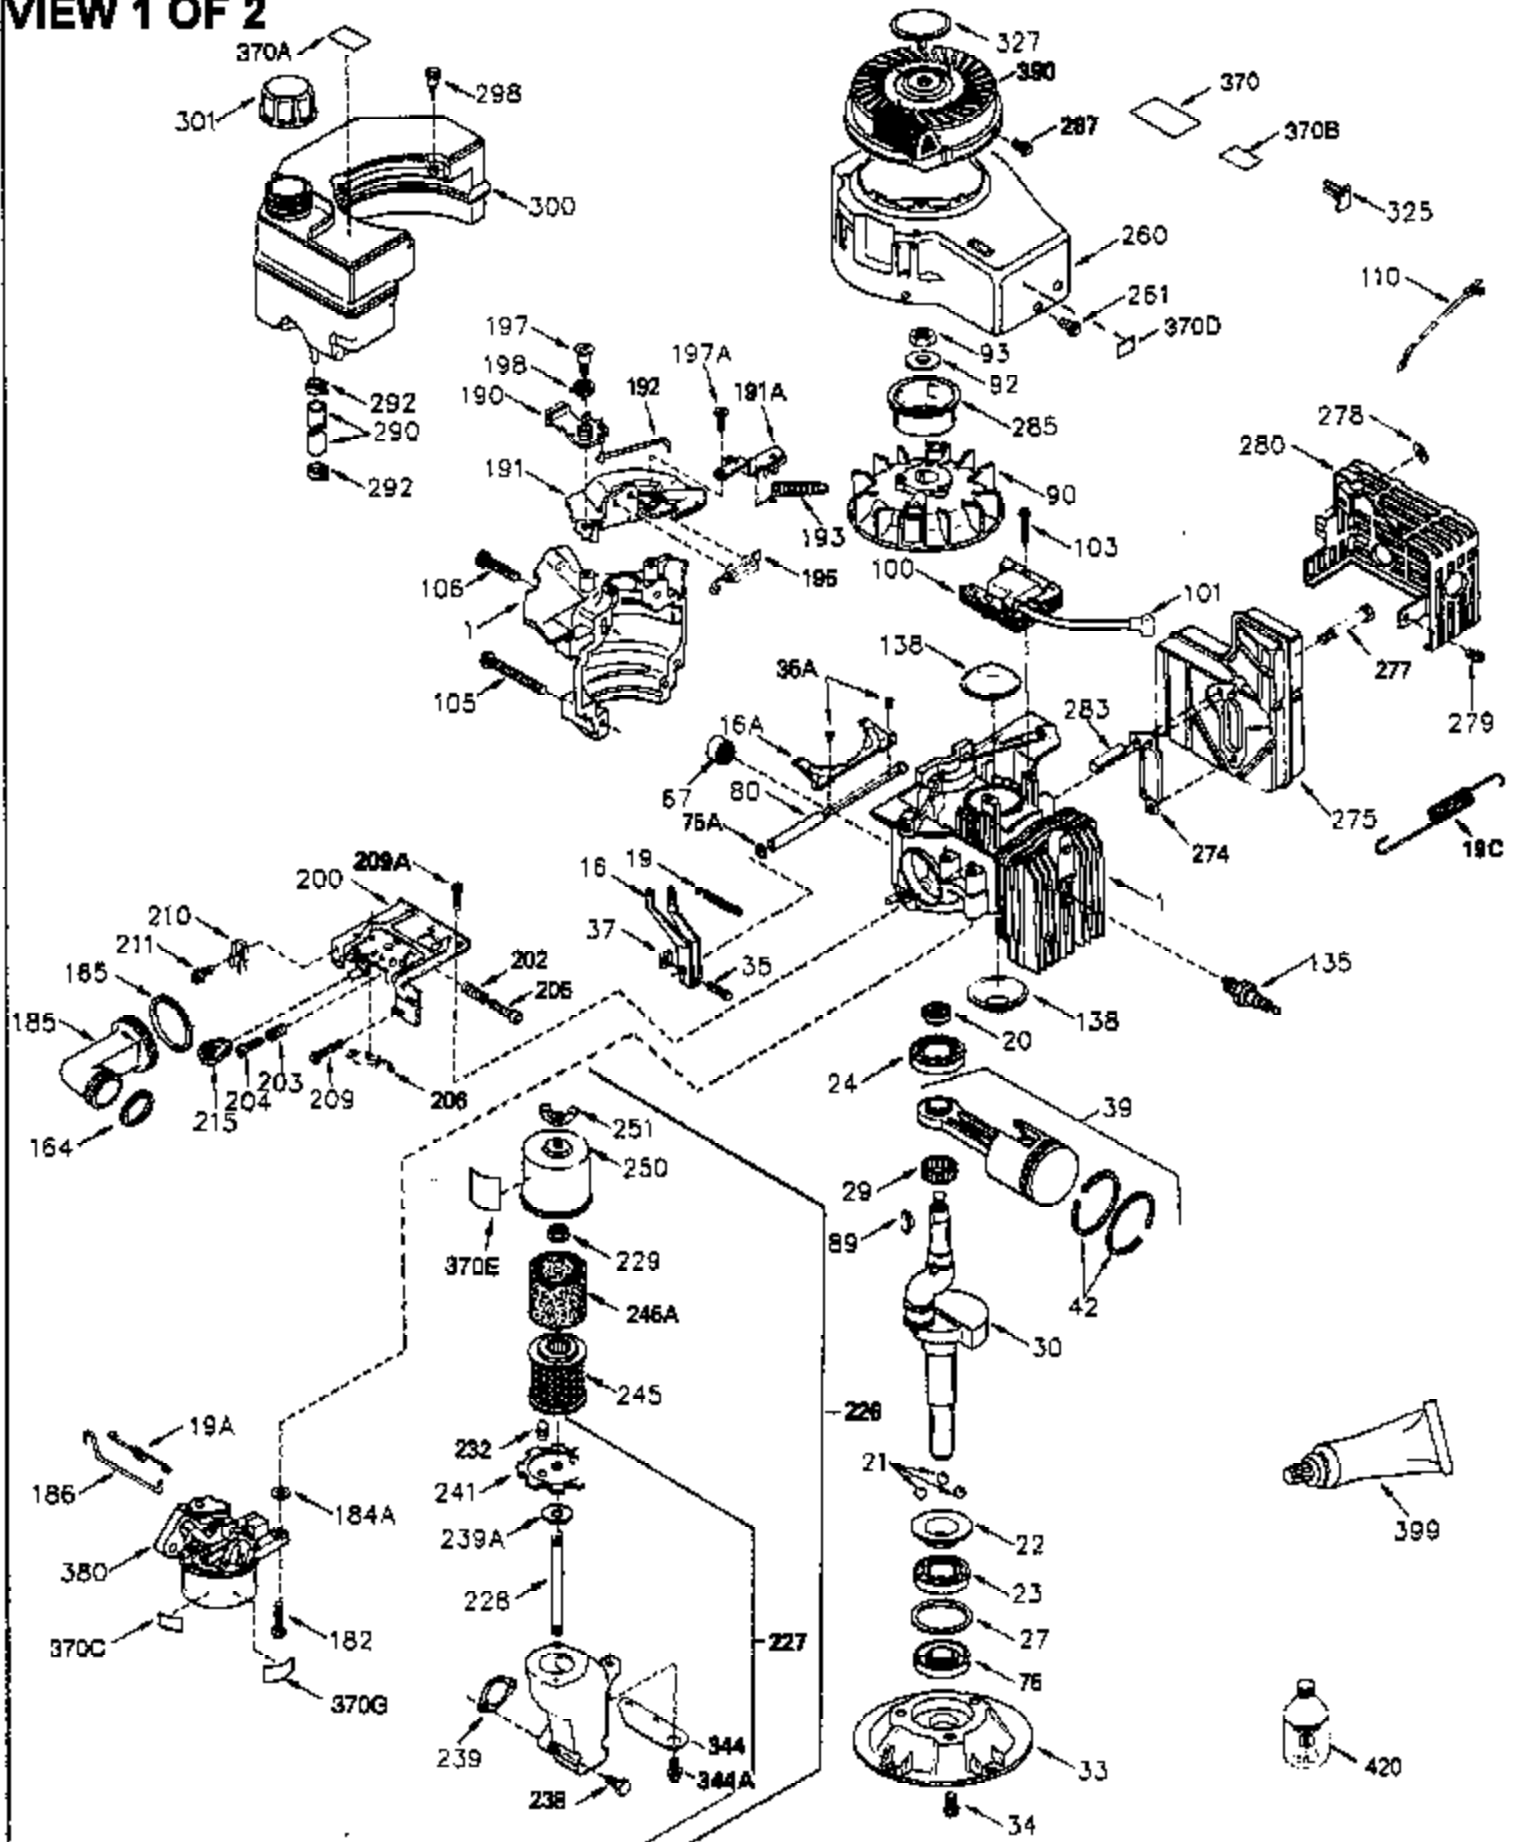

ILLUSTRATION SHOWS TYPICAL PARTS ONLY. ORDER BY PART NUMBER. PARTS NOT LISTED ARE SUPPLIED BY OEM.

VIEW 1 OF 2

Ref #	Part Number	Qty	Description
	1 250288		Cylinder (Incl. 67A, 75, 105, 106 & 1 38)
	16 490306		Governor Lever
	16A 490304		Governor Lever
	19 490308		Extension Spring
	19A 490307		Throttle Link Spring
	20 510340		Oil Seal
	21 570673		Ball Bearing
	22 510338		Slide Ring
	23 530158		Ball Bearing
	24 530161		Ball Bearing
	27 530159		Bearing Retainer
	29 530164		Bearing Strip (31 needles) (.495" lon g)
	30 290567A		Crankshaft (Incl. 29)
	33 330179		Adapter Plate
	34 792067		Screw, 5/16-18 x 1"
	35 29826		Screw, 10-32 x 3/4"
	35A 650506		Screw, 4-40 x 3/16"
	37 29216		Lock Nut, 10-32
	39 310277B		Piston & Rod Ass'y. (Incl. 29 & 42)
	42 310278		Ring Set
	67A 430234		Fuel Filter (Screen) (Optional)
	67 430233		Fuel Filter (Screen w/brass collar)
	75 510339		Oil Seal (P.T.O. end)
	75A 510337		Oil Seal
	80 490305		Governor Shaft
	89 611107		Flywheel Key
	90 611109		Flywheel (Counterbalance)
	92 650815		Belleville Washer
	93 650816		Flywheel Nut
	100 34443A		Solid State Ignition
	101 610118		Spark Plug Cover
	103 650814		Screw, Torx T-15, 10-24 x 1"
	105 650892		Screw, 5/16-18 x 2-3/16"
	106 650891		Screw, 5/16-18 x 1-5/8"
	110 611110		Ground Wire
	135 35395		Spark Plug (RJ19LM)
	138 570683		Port Cover
	164 510341		"O" Ring
	165 510342		"O" Ring
	182 792067		Screw, 5/16-18 x 1"
	184A 27110		Washer
	185 570674		Intake Pipe & Reed Ass'y. (Incl. 164 & 165)
	186 490309		Governor Link
	190 570688		Brake Lever
	191A 570678A		Brake Control Lever
	191 570677		S.E. Brake Bracket (w/cable clamp)
	192 490312		Brake Control Link
	193 490311		Brake Spring
	195 610973		Terminal
	197 650896		Screw, 1/4-20 x 13/16"
	197A 650897		Screw, 1/4-20 x 13/32"
	198 490313		Brake Control Lever Spring
	200 570696A		Control Bracket (Incl. 202, 204, 205)
	202 32924		Compression Spring
	205 650606		Screw, 10-32 x 1-1/8"
	209 650735		Screw, 10-24 x 3/8"