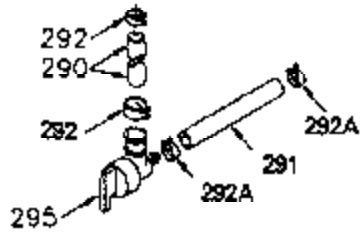

ILLUSTRATION SHOWS TYPICAL PARTS ONLY. ORDER BY PART NUMBER. PARTS NOT LISTED ARE SUPPLIED BY OEM.

VIEW 2 OF 2

Ref #	Part Number	Qty	Description
67A	430234		Fuel Filter (Screen) (Optional)
200	570696A		Control Bracket (Incl. 202, 204, 205)
202	32924		Compression Spring
204A	650926		Screw, 8-32 x 21/64"
205	650606		Screw, 10-32 x 1-1/8"
209	650735		Screw, 10-24 x 3/8"
230	510344		"O" Ring
231	450245		Measuring Cup
240	450242		Air Cleaner Body
245A	450243		Air Cleaner Filter
245C	450247		Air Cleaner Filter
245	450244		Air Cleaner Filter
250A	450246		Air Cleaner Cover
275A	390316		Muffler (Discharge toward spark plugend) (w/glass fiber packing)
287	650926		Screw, 8-32 x 21/64"
290	29774		Fuel Line
292	26460		Fuel Line Clamp
296	34279B		Fuel Filter
390	590621		Rewind Starter (Refer to Division 5, Section C, page 34 or Fiche 25, Grid G-1 for breakdown)
416	390309		Spark Arrestor Kit (Can be used on an y model)