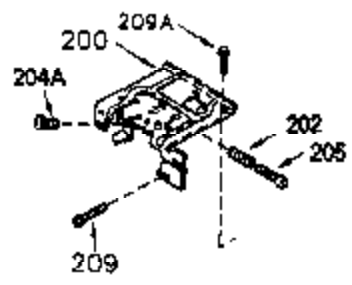

ILLUSTRATION SHOWS TYPICAL PARTS ONLY. ORDER BY PART NUMBER. PARTS NOT LISTED ARE SUPPLIED BY OEM.

VIEW 2 OF 2

Ref #	Part Number	Qty	Description
67A	430234		Fuel Filter (Screen) (Optional)
200	570696A		Control Bracket (Incl. 202, 204, 205)
202	32924		Compression Spring
204A	650926		Screw, 8-32 x 21/64"
205	650606		Screw, 10-32 x 1-1/8"
209	650735		Screw, 10-24 x 3/8"
230	510344		"O" Ring
231	450245		Measuring Cup
240	450242		Air Cleaner Body
245A	450243		Air Cleaner Filter
245C	450247		Air Cleaner Filter
245	450244		Air Cleaner Filter
250A	450246		Air Cleaner Cover
275A	390316		Muffler (Discharge toward spark plugend) (w/glass fiber packing)
287	650926		Screw, 8-32 x 21/64"
290	29774		Fuel Line
292	26460		Fuel Line Clamp
296	34279B		Fuel Filter
390	590621		Rewind Starter (Refer to Division 5, Section C, page 34 or Fiche 25, Grid G-1 for breakdown)
416	390309		Spark Arrestor Kit (Can be used on an y model)