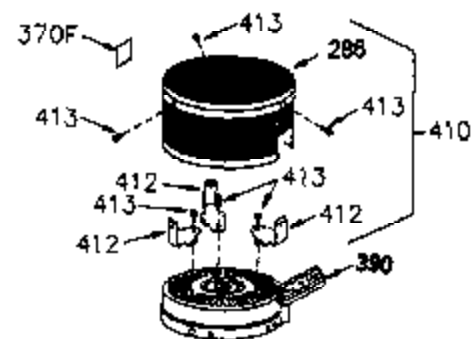

ILLUSTRATION SHOWS TYPICAL PARTS ONLY. ORDER BY PART NUMBER. PARTS NOT LISTED ARE SUPPLIED BY OEM.

VIEW 2 OF 2

Ref #	Part Number	Qty	Description
67A	430234		Fuel Filter (Screen) (Optional)
200	570675A		Control Bracket (Incl.202,203,204,205 ,206)
202	32924		Compression Spring
205	650606		Screw, 10-32 x 1-1/8"
209	590568		Screw, 10-24 x 3/4"
230	510344		"O" Ring
231	450245		Measuring Cup
240	450242		Air Cleaner Body
245A	450243		Air Cleaner Filter
245C	450247		Air Cleaner Filter
245	450244		Air Cleaner Filter
250A	450246		Air Cleaner Cover
287	650926		Screw, 8-32 x 21/64"
290	29774		Fuel Line
292	26460		Fuel Line Clamp
296	34279B		Fuel Filter
357	34985		Starter Rope Retainer
390	590621		Rewind Starter (Refer to Division 5, Section C, page 34 or Fiche 25, Grid G-1 for breakdown)
416	390309		Spark Arrestor Kit (Can be used on an y model)