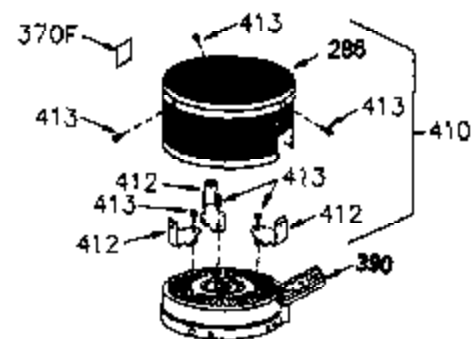

ILLUSTRATION SHOWS TYPICAL PARTS ONLY. ORDER BY PART NUMBER. PARTS NOT LISTED ARE SUPPLIED BY OEM.

VIEW 2 OF 2

Ref #	Part Number	Qty	Description
67A	430234		Fuel Filter (Screen) (Optional)
200	570675A		Control Bracket (Incl.202,203,204,205 ,206)
202	32924		Compression Spring
205	650606		Screw, 10-32 x 1-1/8"
209	590568		Screw, 10-24 x 3/4"
230	510344		"O" Ring
231	450245		Measuring Cup
240	450242		Air Cleaner Body
245	450244		Air Cleaner Filter
245C	450247		Air Cleaner Filter
245A	450243		Air Cleaner Filter
250A	450246		Air Cleaner Cover
287	650926		Screw, 8-32 x 21/64"
290	29774		Fuel Line
292	26460		Fuel Line Clamp
296	34279B		Fuel Filter
354	35025		Staple
357	34985		Starter Rope Retainer
390	590621		Rewind Starter (Refer to Division 5, Section C, page 34 or Fiche 25, Grid G-1 for breakdown)
416	390309		Spark Arrestor Kit (Can be used on an y model)