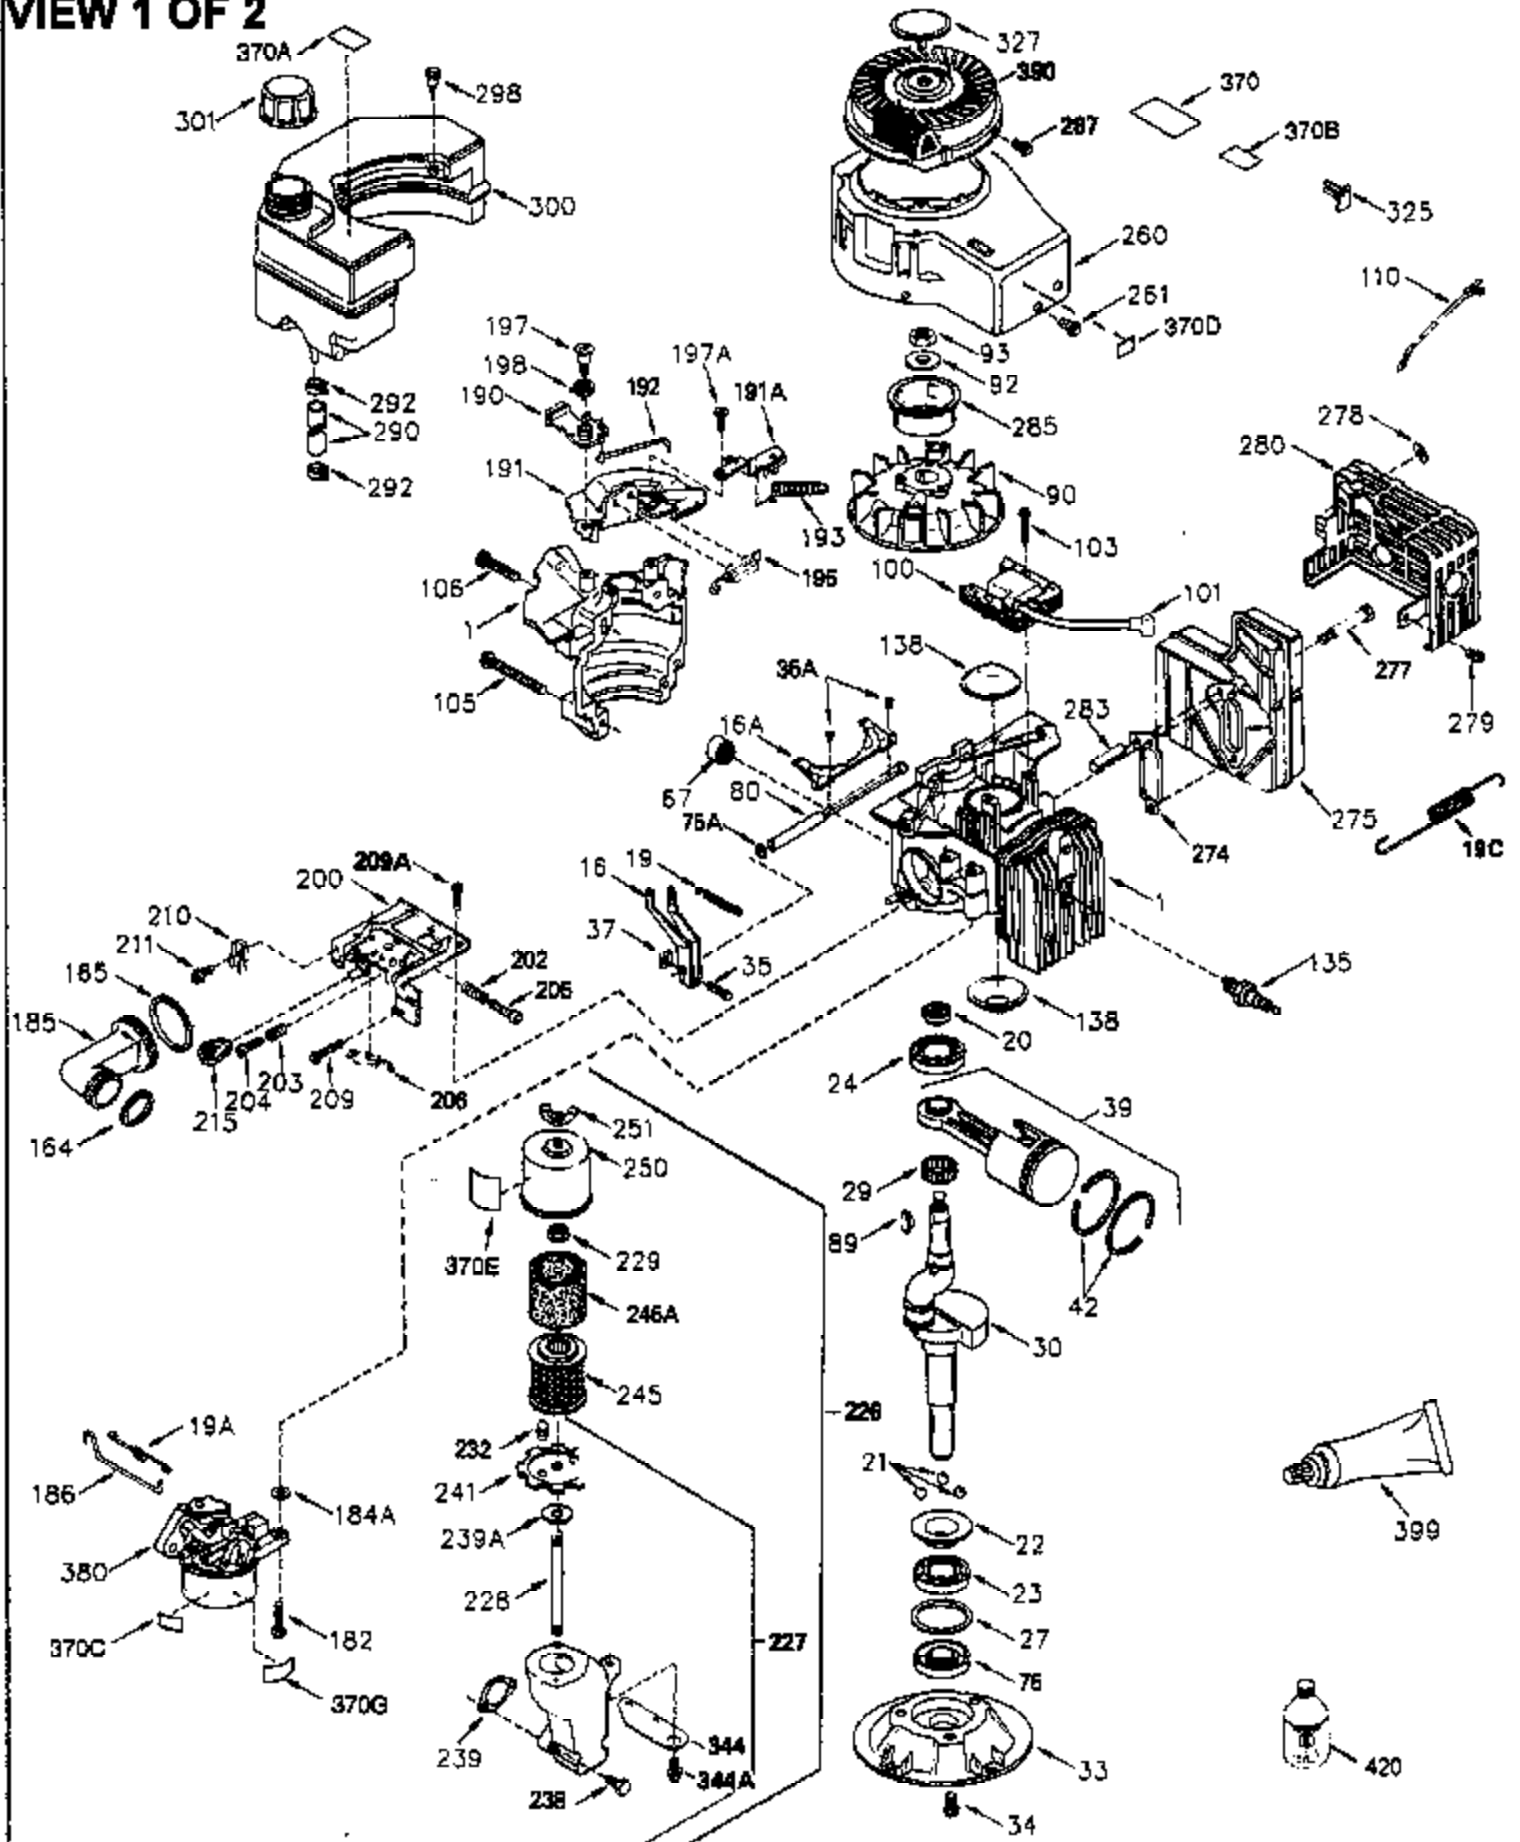

ILLUSTRATION SHOWS TYPICAL PARTS ONLY. ORDER BY PART NUMBER. PARTS NOT LISTED ARE SUPPLIED BY OEM.

VIEW 1 OF 2

Ref #	Part Number	Qty	Description
	1 250288		Cylinder (Incl. 67A, 75, 105, 106 & 1 38)
16A	490304		Governor Lever
16	490306		Governor Lever
19	490308		Extension Spring
19A	490307		Throttle Link Spring
20	510340		Oil Seal
21	570673		Ball Bearing
22	510338		Slide Ring
23	530158		Ball Bearing
24	530161		Ball Bearing
27	530159		Bearing Retainer
29	530164		Bearing Strip (31 needles) (.495" lon g)
30	290568A		Crankshaft (Incl. 29)
33	330179		Adapter Plate
34	792067		Screw, 5/16-18 x 1"
35	29826		Screw, 10-32 x 3/4"
35A	650506		Screw, 4-40 x 3/16"
37	29216		Lock Nut, 10-32
39	310277B		Piston & Rod Ass'y. (Incl. 29 & 42)
42	310278		Ring Set
67A	430234		Fuel Filter (Screen) (Optional)
67	430233		Fuel Filter (Screen w/brass collar)
75A	510337		Oil Seal
75	510339		Oil Seal (P.T.O. end)
80	490305		Governor Shaft
89	611107		Flywheel Key
90	611109		Flywheel (Counterbalance)
92	650815		Belleville Washer
93	650816		Flywheel Nut
100	34443A		Solid State Ignition
101	610118		Spark Plug Cover
103	650814		Screw, Torx T-15, 10-24 x 1"
105	650892		Screw, 5/16-18 x 2-3/16"
106	650891		Screw, 5/16-18 x 1-5/8"
110	611110		Ground Wire
135	611049		Spark Plug (RCJ8Y)
138	570683		Port Cover
164	510341		"O" Ring
165	510342		"O" Ring
182	792067		Screw, 5/16-18 x 1"
184A	27110		Washer
185	570674		Intake Pipe & Reed Ass'y. (Incl. 164 & 165)
186	490309		Governor Link
190	570676		Brake Lever
191A	570678A		Brake Control Lever
191	570679		S.E. Brake Bracket
192	490312		Brake Control Link
193	490311		Brake Spring
195	610973		Terminal
197A	650897		Screw, 1/4-20 x 13/32"
197	650896		Screw, 1/4-20 x 13/16"
198	490310		Brake Control Lever Spring
200	570675A		Control Bracket (Incl.202,203,204,205 ,206)
202	32924		Compression Spring
203	31342		Compression Spring
204	650549		Screw, 5-40 x 7/16"
205	650606		Screw, 10-32 x 1-1/8"
209	590568		Screw, 10-24 x 3/4"