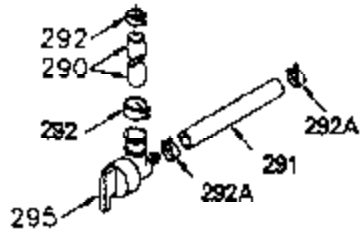

ILLUSTRATION SHOWS TYPICAL PARTS ONLY. ORDER BY PART NUMBER. PARTS NOT LISTED ARE SUPPLIED BY OEM.

VIEW 2 OF 2

Ref #	Part Number	Qty	Description
67A	430234		Fuel Filter (Screen) (Optional)
200	570675A		Control Bracket (Incl.202,203,204,205 ,206)
202	32924		Compression Spring
205	650606		Screw, 10-32 x 1-1/8"
209	590568		Screw, 10-24 x 3/4"
230	510344		"O" Ring
231	450245		Measuring Cup
240	450242		Air Cleaner Body
245	450244		Air Cleaner Filter
245C	450247		Air Cleaner Filter
245A	450243		Air Cleaner Filter
250A	450246		Air Cleaner Cover
287	650926		Screw, 8-32 x 21/64"
290	29774		Fuel Line
292	26460		Fuel Line Clamp
296	34279B		Fuel Filter
354	35025		Staple
357	34985		Starter Rope Retainer
390	590621		Rewind Starter (Refer to Division 5, Section C, page 34 or Fiche 25, Grid G-1 for breakdown)
416	390309		Spark Arrestor Kit (Can be used on an y model)