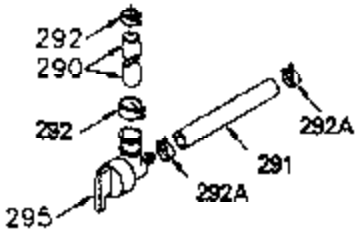

ILLUSTRATION SHOWS TYPICAL PARTS ONLY. ORDER BY PART NUMBER. PARTS NOT LISTED ARE SUPPLIED BY OEM.

VIEW 2 OF 2

Ref #	Part Number	Qty	Description
67A	430234		Fuel Filter (Screen) (Optional)
200	570675A		Control Bracket (Incl.202,203,204,205 ,206)
202	32924		Compression Spring
205	650606		Screw, 10-32 x 1-1/8"
209	590568		Screw, 10-24 x 3/4"
230	510344		"O" Ring
231	450245		Measuring Cup
240	450242		Air Cleaner Body
245C	450247		Air Cleaner Filter
245A	450243		Air Cleaner Filter
245	450244		Air Cleaner Filter
250A	450246		Air Cleaner Cover
287	650926		Screw, 8-32 x 21/64"
290	29774		Fuel Line
292	26460		Fuel Line Clamp
296	34279B		Fuel Filter
354	35025		Staple
357	34985		Starter Rope Retainer
358	34372A		Rope Guard
390	590621		Rewind Starter (Refer to Division 5, Section C, page 34 or Fiche 25, Grid G-1 for breakdown)
416	390309		Spark Arrestor Kit (Can be used on an y model)