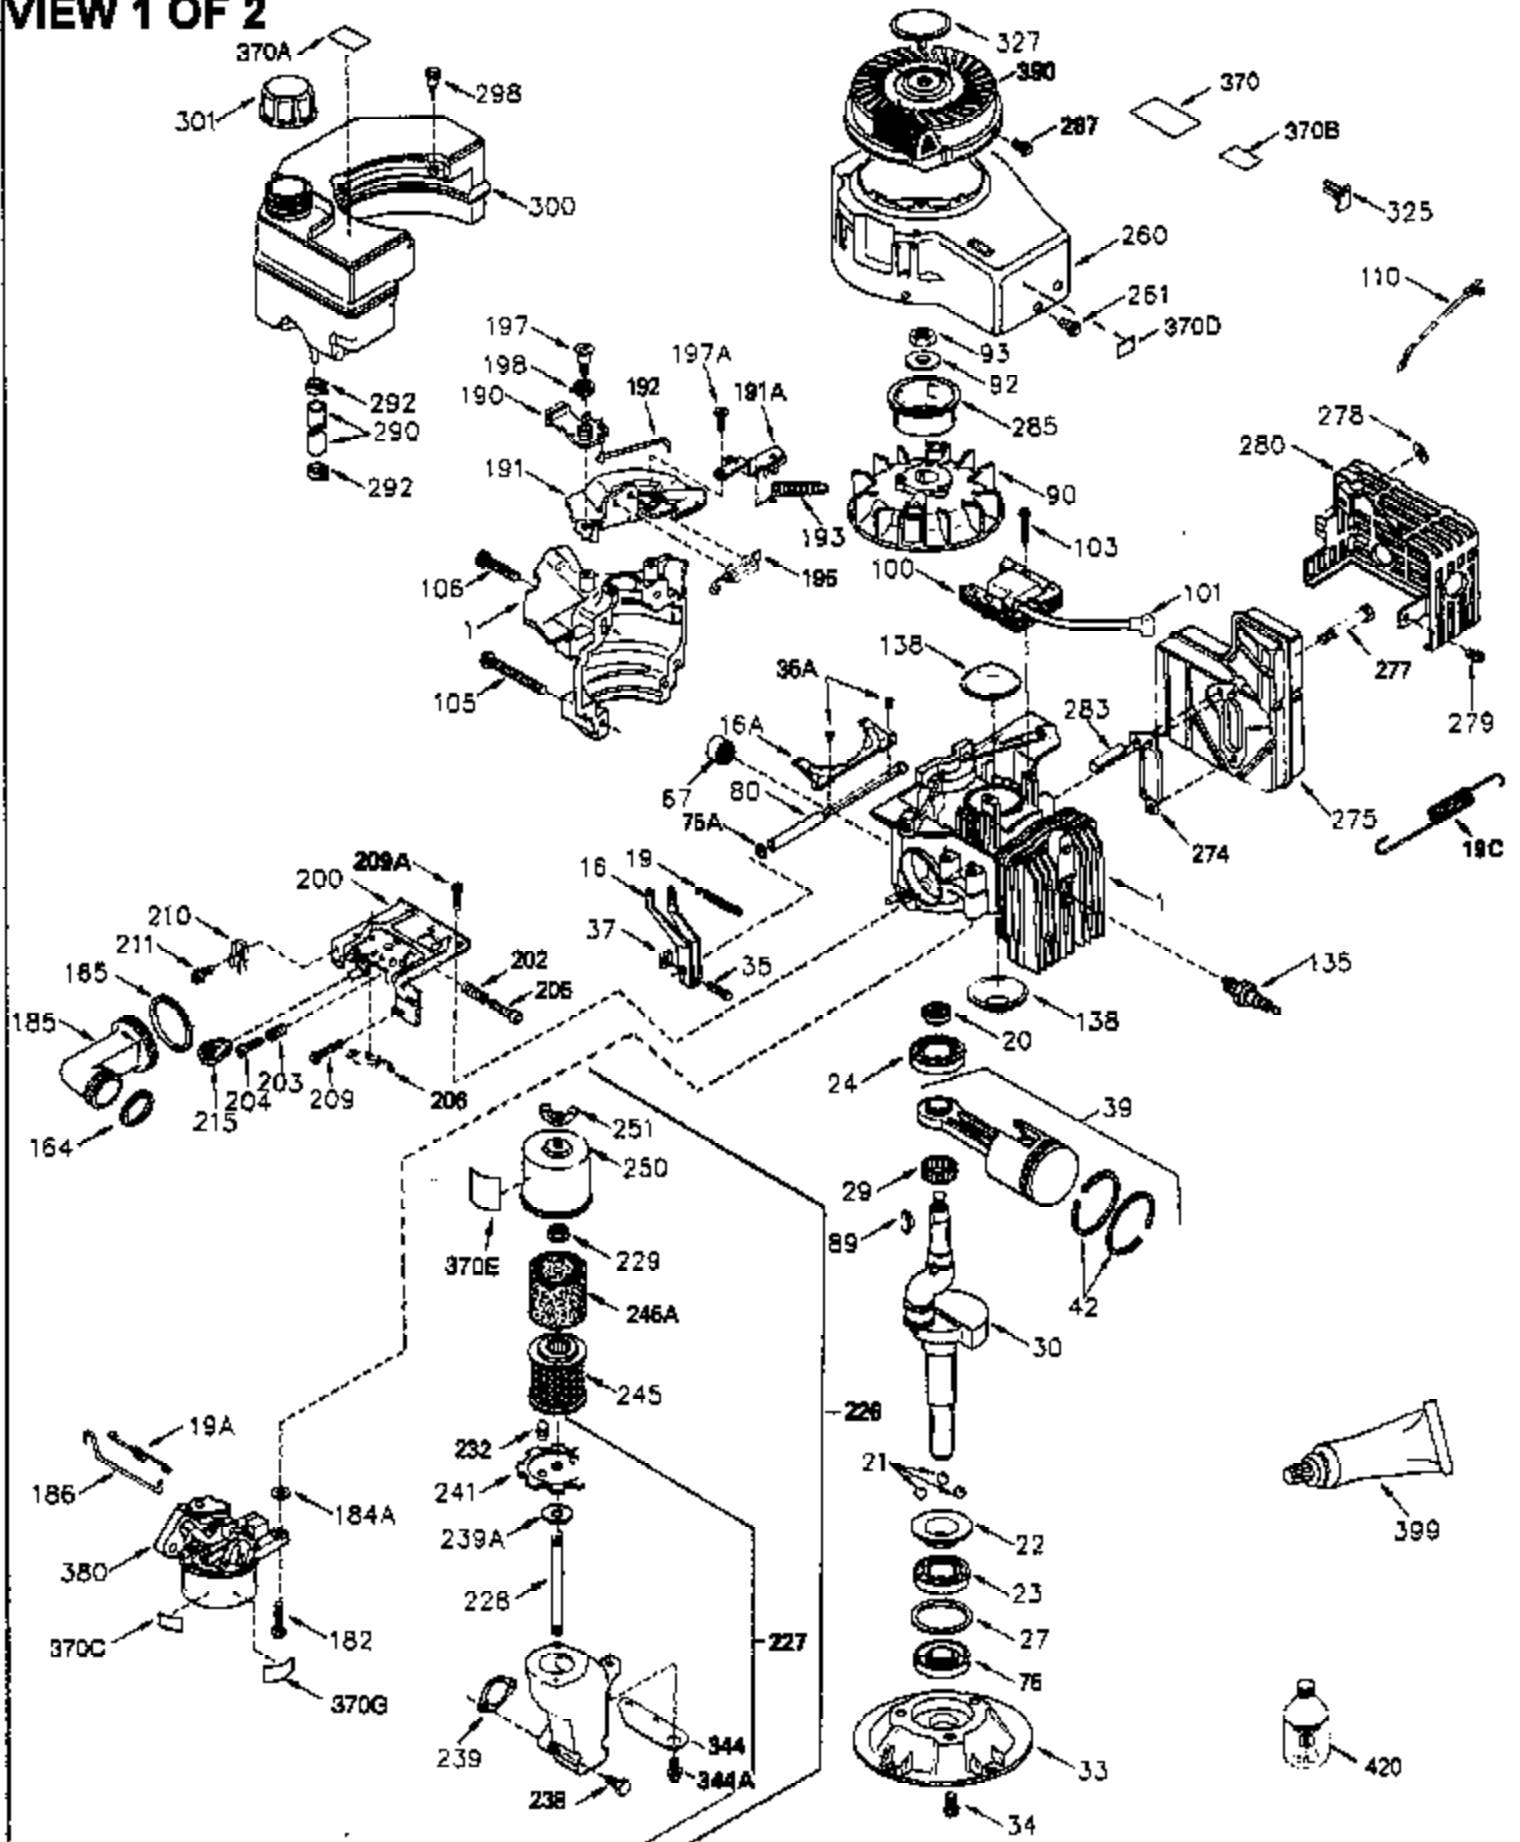

ILLUSTRATION SHOWS TYPICAL PARTS ONLY. ORDER BY PART NUMBER. PARTS NOT LISTED ARE SUPPLIED BY OEM.

VIEW 1 OF 2

Ref #	Part Number	Qty	Description
	1 250288		Cylinder (Incl. 67A, 75, 105, 106 & 1 38)
16A	490304		Governor Lever
16	490306		Governor Lever
19	490308		Extension Spring
19A	490307		Throttle Link Spring
20	510340		Oil Seal
21	570673		Ball Bearing
22	510338		Slide Ring
23	530158		Ball Bearing
24	530161		Ball Bearing
27	530159		Bearing Retainer
29	530160		Bearing Strip (31 needles) (.435" lon g)
30	290567A		Crankshaft (Incl. 29)
33	330179		Adapter Plate
34	792067		Screw, 5/16-18 x 1"
35A	650506		Screw, 4-40 x 3/16"
35	29826		Screw, 10-32 x 3/4"
37	29216		Lock Nut, 10-32
39	310277B		Piston & Rod Ass'y. (Incl. 29 & 42)
42	310278		Ring Set
67	430233		Fuel Filter (Screen w/brass collar)
67A	430234		Fuel Filter (Screen) (Optional)
75	510339		Oil Seal (P.T.O. end)
75A	510337		Oil Seal
80	490305		Governor Shaft
89	611107		Flywheel Key
90	611109		Flywheel (Counterbalance)
92	650815		Belleville Washer
93	650816		Flywheel Nut
100	34443A		Solid State Ignition
101	610118		Spark Plug Cover
103	650814		Screw, Torx T-15, 10-24 x 1"
105	650892		Screw, 5/16-18 x 2-3/16"
106	650891		Screw, 5/16-18 x 1-5/8"
110	611110		Ground Wire
135	611049		Spark Plug (RCJ8Y)
138	570683		Port Cover
164	510341		"O" Ring
165	510342		"O" Ring
182	792067		Screw, 5/16-18 x 1"
184A	27110		Washer
185	570674		Intake Pipe & Reed Ass'y. (Incl. 164 & 165)
186	490309		Governor Link
190	570676		Brake Lever
191	570677		S.E. Brake Bracket (w/cable clamp)
191A	570678A		Brake Control Lever
192	490312		Brake Control Link
193	490311		Brake Spring
195	610973		Terminal
197A	650897		Screw, 1/4-20 x 13/32"
197	650896		Screw, 1/4-20 x 13/16"
198	490310		Brake Control Lever Spring
200	570675A		Control Bracket (Incl.202,203,204,205 ,206)
202	32924		Compression Spring
203	31342		Compression Spring
204	650549		Screw, 5-40 x 7/16"
205	650606		Screw, 10-32 x 1-1/8"
209	590568		Screw, 10-24 x 3/4"