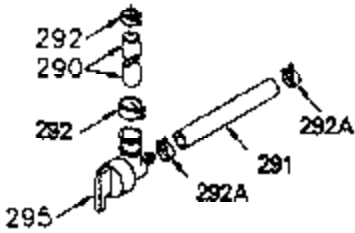

ILLUSTRATION SHOWS TYPICAL PARTS ONLY. ORDER BY PART NUMBER. PARTS NOT LISTED ARE SUPPLIED BY OEM.

VIEW 2 OF 2

Ref #	Part Number	Qty	Description
67A	430234		Fuel Filter (Screen) (Optional)
200	570675A		Control Bracket (Incl.202,203,204,205 ,206)
202	32924		Compression Spring
205	650606		Screw, 10-32 x 1-1/8"
209	590568		Screw, 10-24 x 3/4"
230	510344		"O" Ring
231	450245		Measuring Cup
240	450242		Air Cleaner Body
245A	450243		Air Cleaner Filter
245C	450247		Air Cleaner Filter
245	450244		Air Cleaner Filter
250A	450246		Air Cleaner Cover
287	650926		Screw, 8-32 x 21/64"
290	29774		Fuel Line
292	26460		Fuel Line Clamp
296	34279B		Fuel Filter
390	590621		Rewind Starter (Refer to Division 5, Section C, page 34 or Fiche 25, Grid G-1 for breakdown)
416	390309		Spark Arrestor Kit (Can be used on an y model)