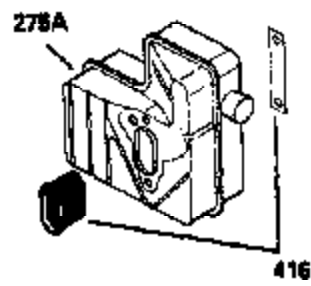

ILLUSTRATION SHOWS TYPICAL PARTS ONLY. ORDER BY PART NUMBER. PARTS NOT LISTED ARE SUPPLIED BY OEM.

VIEW 2 OF 2

Ref #	Part Number	Qty	Description
67A	430234		Fuel Filter (Screen) (Optional)
200	570675A		Control Bracket (Incl.202,203,204,205 ,206)
202	32924		Compression Spring
205	650606		Screw, 10-32 x 1-1/8"
209	590568		Screw, 10-24 x 3/4"
238A	650940		Screw, 10-32 x 3/4"
245A	34783		Air Cleaner Filter
245	34782		Air Cleaner Filter (Incl. 229)
275A	390316		Muffler (Discharge toward spark plugend) (w/glass fiber packing)
287	650926		Screw, 8-32 x 21/64"
290	29774		Fuel Line
292	26460		Fuel Line Clamp
296	34279B		Fuel Filter
390	590635		Rewind Starter (Refer to Division 5, Section C, page 34 or Fiche 25, Grid G-1 for breakdown)
416	390309		Spark Arrestor Kit (Can be used on an y model)