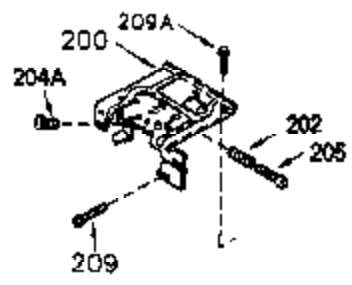

ILLUSTRATION SHOWS TYPICAL PARTS ONLY. ORDER BY PART NUMBER. PARTS NOT LISTED ARE SUPPLIED BY OEM.

VIEW 2 OF 2

Ref #	Part Number	Qty	Description
67A	430234		Fuel Filter (Screen) (Optional)
200	570675A		Control Bracket (Incl.202,203,204,205 ,206)
202	32924		Compression Spring
205	650606		Screw, 10-32 x 1-1/8"
209	590568		Screw, 10-24 x 3/4"
238A	650940		Screw, 10-32 x 3/4"
245A	34783		Air Cleaner Filter
245	34782		Air Cleaner Filter (Incl. 229)
275A	390316		Muffler (Discharge toward spark plugend) (w/glass fiber packing)
287	650926		Screw, 8-32 x 21/64"
290	29774		Fuel Line
292	26460		Fuel Line Clamp
296	34279B		Fuel Filter
390	590635		Rewind Starter (Refer to Division 5, Section C, page 34 or Fiche 25, Grid G-1 for breakdown)
416	390309		Spark Arrestor Kit (Can be used on an y model)