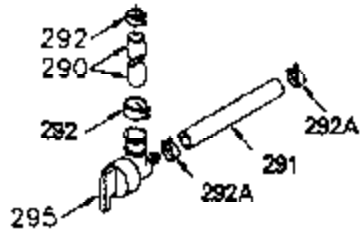

ILLUSTRATION SHOWS TYPICAL PARTS ONLY. ORDER BY PART NUMBER. PARTS NOT LISTED ARE SUPPLIED BY OEM.

VIEW 2 OF 2

Ref #	Part Number	Qty	Description
67A	430234		Fuel Filter (Screen) (Optional)
200	570675A		Control Bracket (Incl.202,203,204,205 ,206)
202	32924		Compression Spring
205	650606		Screw, 10-32 x 1-1/8"
209	590568		Screw, 10-24 x 3/4"
238A	650940		Screw, 10-32 x 3/4"
245A	34783		Air Cleaner Filter
245	34782		Air Cleaner Filter (Incl. 229)
275A	390316		Muffler (Discharge toward spark plugend) (w/glass fiber packing)
287	650926		Screw, 8-32 x 21/64"
290	29774		Fuel Line
292	26460		Fuel Line Clamp
296	34279B		Fuel Filter
390	590635		Rewind Starter (Refer to Division 5, Section C, page 34 or Fiche 25, Grid G-1 for breakdown)
416	390309		Spark Arrestor Kit (Can be used on an y model)