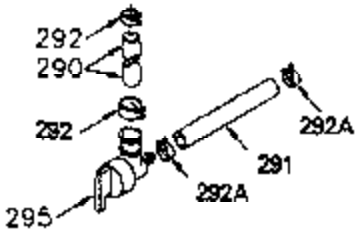

ILLUSTRATION SHOWS TYPICAL PARTS ONLY. ORDER BY PART NUMBER. PARTS NOT LISTED ARE SUPPLIED BY OEM.

VIEW 2 OF 2

Ref #	Part Number	Qty	Description
67A	430234		Fuel Filter (Screen) (Optional)
200	570675A		Control Bracket (Incl.202,203,204,205 ,206)
202	32924		Compression Spring
205	650606		Screw, 10-32 x 1-1/8"
209	590568		Screw, 10-24 x 3/4"
238A	650940		Screw, 10-32 x 3/4"
245A	34783		Air Cleaner Filter
245	34782		Air Cleaner Filter (Incl. 229)
275A	390316		Muffler (Discharge toward spark plugend) (w/glass fiber packing)
287	650926		Screw, 8-32 x 21/64"
290	29774		Fuel Line
292	26460		Fuel Line Clamp
296	34279B		Fuel Filter
390	590635		Rewind Starter (Refer to Division 5, Section C, page 34 or Fiche 25, Grid G-1 for breakdown)
416	390309		Spark Arrestor Kit (Can be used on an y model)