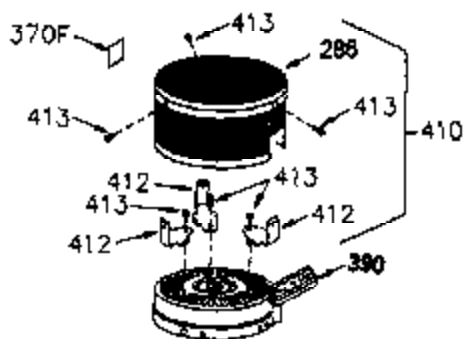

ILLUSTRATION SHOWS TYPICAL PARTS ONLY. ORDER BY PART NUMBER. PARTS NOT LISTED ARE SUPPLIED BY OEM.

VIEW 2 OF 2

Ref #	Part Number	Qty	Description
67A	430234		Fuel Filter (Screen) (Optional)
200	570675A		Control Bracket (Incl.202,203,204,205 ,206)
202	32924		Compression Spring
205	650606		Screw, 10-32 x 1-1/8"
209	590568		Screw, 10-24 x 3/4"
238A	650940		Screw, 10-32 x 3/4"
245A	34783		Air Cleaner Filter
245	34782		Air Cleaner Filter (Incl. 229)
275A	390316		Muffler (Discharge toward spark plugend) (w/glass fiber packing)
287	650926		Screw, 8-32 x 21/64"
290	29774		Fuel Line
292	26460		Fuel Line Clamp
296	34279B		Fuel Filter
390	590635		Rewind Starter (Refer to Division 5, Section C, page 34 or Fiche 25, Grid G-1 for breakdown)
416	390309		Spark Arrestor Kit (Can be used on an y model)