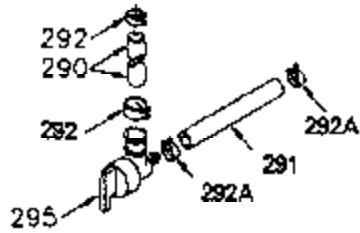

ILLUSTRATION SHOWS TYPICAL PARTS ONLY. ORDER BY PART NUMBER. PARTS NOT LISTED ARE SUPPLIED BY OEM.

VIEW 2 OF 2

Ref #	Part Number	Qty	Description
67A	430234		Fuel Filter (Screen) (Optional)
200	570675A		Control Bracket (Incl.202,203,204,205 ,206)
202	32924		Compression Spring
205	650606		Screw, 10-32 x 1-1/8"
209	650735		Screw, 10-24 x 3/8"
238A	650940		Screw, 10-32 x 3/4"
245A	34783		Air Cleaner Filter
245	34782		Air Cleaner Filter (Incl. 229)
275A	390316		Muffler (Discharge toward spark plugend) (w/glass fiber packing)
287	650926		Screw, 8-32 x 21/64"
290	29774		Fuel Line
292	26460		Fuel Line Clamp
296	34279B		Fuel Filter
390	590635		Rewind Starter (Refer to Division 5, Section C, page 34 or Fiche 25, Grid G-1 for breakdown)
416	390309		Spark Arrestor Kit (Can be used on an y model)