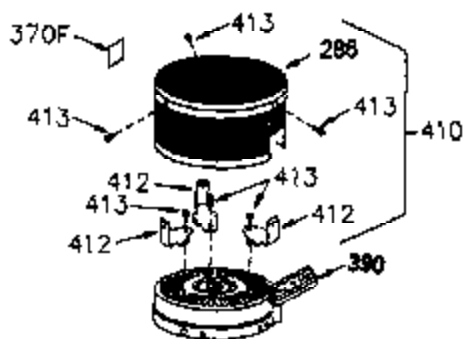

ILLUSTRATION SHOWS TYPICAL PARTS ONLY. ORDER BY PART NUMBER. PARTS NOT LISTED ARE SUPPLIED BY OEM.

VIEW 2 OF 2

Ref #	Part Number	Qty	Description
67A	430234		Fuel Filter (Screen) (Optional)
200	570675A		Control Bracket (Incl.202,203,204,205 ,206)
202	32924		Compression Spring
205	650606		Screw, 10-32 x 1-1/8"
209	650735		Screw, 10-24 x 3/8"
238A	650940		Screw, 10-32 x 3/4"
245A	34783		Air Cleaner Filter
245	34782		Air Cleaner Filter (Incl. 229)
275A	390316		Muffler (Discharge toward spark plugend) (w/glass fiber packing)
287	650926		Screw, 8-32 x 21/64"
290	29774		Fuel Line
292	26460		Fuel Line Clamp
296	34279B		Fuel Filter
390	590635		Rewind Starter (Refer to Division 5, Section C, page 34 or Fiche 25, Grid G-1 for breakdown)
416	390309		Spark Arrestor Kit (Can be used on an y model)