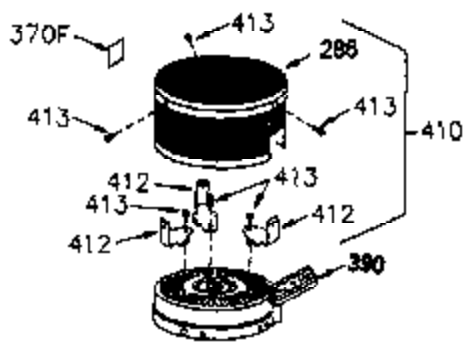

ILLUSTRATION SHOWS TYPICAL PARTS ONLY. ORDER BY PART NUMBER. PARTS NOT LISTED ARE SUPPLIED BY OEM.

VIEW 2 OF 2

Ref #	Part Number	Qty	Description
67A	430234		Fuel Filter (Screen) (Optional)
200	570675A		Control Bracket (Incl.202,203,204,205 ,206)
202	32924		Compression Spring
205	650606		Screw, 10-32 x 1-1/8"
209	650735		Screw, 10-24 x 3/8"
238A	650940		Screw, 10-32 x 3/4"
245A	34783		Air Cleaner Filter
245	34782		Air Cleaner Filter (Incl. 229)
275A	390316		Muffler (Discharge toward spark plugend) (w/glass fiber packing)
287	650926		Screw, 8-32 x 21/64"
290	29774		Fuel Line
292	26460		Fuel Line Clamp
296	34279B		Fuel Filter
390	590635		Rewind Starter (Refer to Division 5, Section C, page 34 or Fiche 25, Grid G-1 for breakdown)
416	390309		Spark Arrestor Kit (Can be used on an y model)