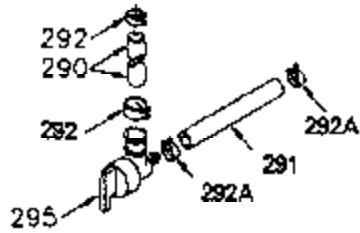

ILLUSTRATION SHOWS TYPICAL PARTS ONLY. ORDER BY PART NUMBER. PARTS NOT LISTED ARE SUPPLIED BY OEM.

VIEW 2 OF 2

Ref #	Part Number	Qty	Description
67A	430234		Fuel Filter (Screen) (Optional)
200	570675A		Control Bracket (Incl.202,203,204,205 ,206)
202	32924		Compression Spring
205	650606		Screw, 10-32 x 1-1/8"
209A	650867		Screw, 10-24 x 1/2"
209	650735		Screw, 10-24 x 3/8"
238A	650940		Screw, 10-32 x 3/4"
245	34782		Air Cleaner Filter (Incl. 229)
245A	34783		Air Cleaner Filter
275A	390316		Muffler (Discharge toward spark plugend) (w/glass fiber packing)
287	650926		Screw, 8-32 x 21/64"
290	29774		Fuel Line
292	26460		Fuel Line Clamp
296	34279B		Fuel Filter
370H	35977		Caution Decal
390	590688		Rewind Starter (Refer to Division 5, Section C, page 36 or Fiche 25, Grid G-3 for breakdown)
416	390309		Spark Arrestor Kit (Can be used on an y model)