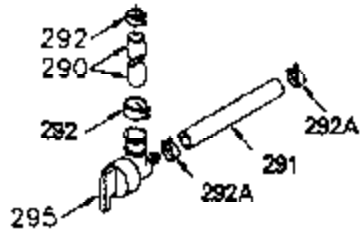

ILLUSTRATION SHOWS TYPICAL PARTS ONLY. ORDER BY PART NUMBER. PARTS NOT LISTED ARE SUPPLIED BY OEM.

VIEW 2 OF 2

Ref #	Part Number	Qty	Description
200	570675A	1	Control Bracket (Incl. 202 thru 206)
202	32924	1	Compression Spring
205	650606	1	Screw, 10-32 x 1-1/8"
209A	650867	2	Screw, 10-24 x 1/2"
209	650735	1	Screw, 10-24 x 3/8"
245	34782	1	## Air Cleaner Filter
245A	34783	1	## Air Cleaner Filter
287	650926	4	Screw, 8-32 x 21/64"
290	29774	1	Fuel Line
292	26460	2	Fuel Line Clamp
390	590688	1	Rewind Starter