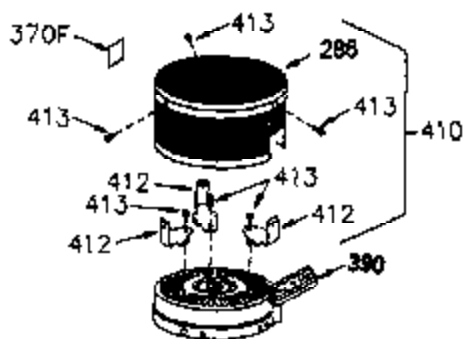

ILLUSTRATION SHOWS TYPICAL PARTS ONLY. ORDER BY PART NUMBER. PARTS NOT LISTED ARE SUPPLIED BY OEM.

VIEW 2 OF 2

Ref #	Part Number	Qty	Description
200	570675A	1	Control Bracket (Incl. 202 thru 206)
202	32924	1	Compression Spring
205	651051	1	Screw, Torx T-10, 10-32 x 1-1/8"
209A	650867	2	Screw, 10-24 x 1/2"
209	650735	1	Screw, 10-24 x 3/8"
245	34782	1	## Air Cleaner Filter
245A	34783	1	## Air Cleaner Filter
287	650926	4	Screw, 8-32 x 21/64"
290	29774	1	Fuel Line
292	26460	2	Fuel Line Clamp
370K	36695	1	Starter Decal
390	590732	1	Rewind Starter (NOTE: This engine could have been built with 590738 starter.)