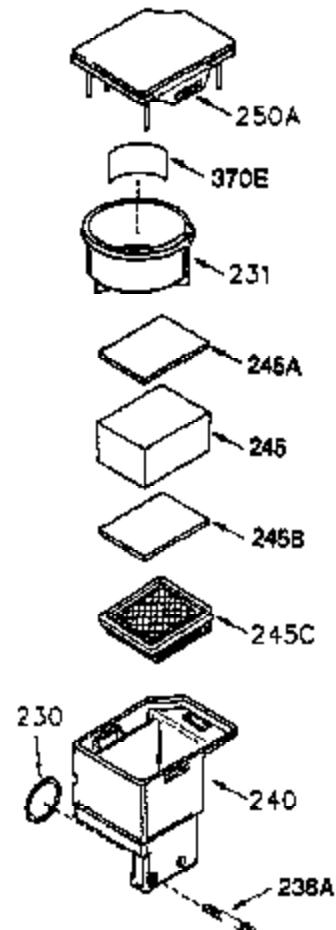

ILLUSTRATION SHOWS TYPICAL PARTS ONLY. ORDER BY PART NUMBER. PARTS NOT LISTED ARE SUPPLIED BY OEM.

VIEW 2 OF 2

Ref #	Part Number	Qty	Description
200	570675A	1	Control Bracket (Incl. 202 thru 206)
202	32924	1	Compression Spring
205	651051	1	Screw, Torx T-10, 10-32 x 1-1/8"
209A	650867	2	Screw, 10-24 x 1/2"
209	650735	1	Screw, 10-24 x 3/8"
245	34782	1	## Air Cleaner Filter
245A	34783	1	## Air Cleaner Filter
287	650926	4	Screw, 8-32 x 21/64"
290	29774	1	Fuel Line
292	26460	2	Fuel Line Clamp
370K	36695	1	Starter Decal
390	590732	1	Rewind Starter (NOTE: This engine could have been built with 590738 starter.)