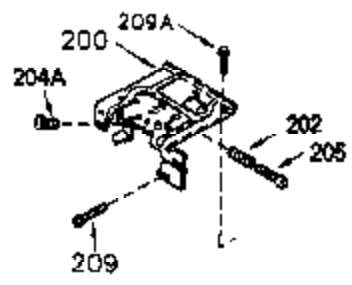

ILLUSTRATION SHOWS TYPICAL PARTS ONLY. ORDER BY PART NUMBER. PARTS NOT LISTED ARE SUPPLIED BY OEM.

VIEW 2 OF 2

Ref #	Part Number	Qty	Description
67A	430234		Fuel Filter (Screen) (Optional)
200	570675A		Control Bracket (Incl.202,203,204,205 ,206)
202	32924		Compression Spring
205	650606		Screw, 10-32 x 1-1/8"
209	590568		Screw, 10-24 x 3/4"
230	510344		"O" Ring
231	450245		Measuring Cup
240	450242		Air Cleaner Body
245A	450243		Air Cleaner Filter
245C	450247		Air Cleaner Filter
245	450244		Air Cleaner Filter
250A	450246		Air Cleaner Cover
287	650926		Screw, 8-32 x 21/64"
290	29774		Fuel Line
292	26460		Fuel Line Clamp
296	34279B		Fuel Filter
390	590621		Rewind Starter (Refer to Division 5, Section C, page 34 or Fiche 25, Grid G-1 for breakdown)
416	390309		Spark Arrestor Kit (Can be used on an y model)