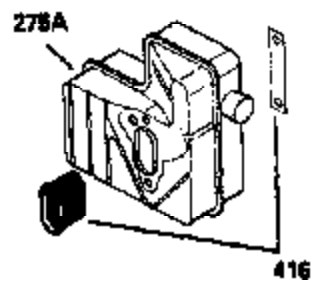

ILLUSTRATION SHOWS TYPICAL PARTS ONLY. ORDER BY PART NUMBER. PARTS NOT LISTED ARE SUPPLIED BY OEM.

VIEW 2 OF 2

Ref #	Part Number	Qty	Description
67A	430234		Fuel Filter (Screen) (Optional)
200	570675A		Control Bracket (Incl.202,203,204,205 ,206)
202	32924		Compression Spring
205	650606		Screw, 10-32 x 1-1/8"
209	590568		Screw, 10-24 x 3/4"
230	510344		"O" Ring
231	450245		Measuring Cup
240	450242		Air Cleaner Body
245A	450243		Air Cleaner Filter
245C	450247		Air Cleaner Filter
245	450244		Air Cleaner Filter
250A	450246		Air Cleaner Cover
287	650926		Screw, 8-32 x 21/64"
290	29774		Fuel Line
292	26460		Fuel Line Clamp
296	34279B		Fuel Filter
390	590621		Rewind Starter (Refer to Division 5, Section C, page 34 or Fiche 25, Grid G-1 for breakdown)
416	390309		Spark Arrestor Kit (Can be used on an y model)