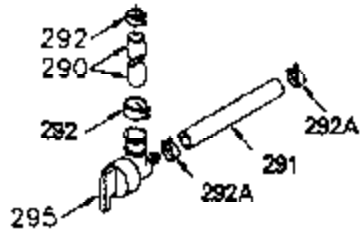

ILLUSTRATION SHOWS TYPICAL PARTS ONLY. ORDER BY PART NUMBER. PARTS NOT LISTED ARE SUPPLIED BY OEM.

VIEW 2 OF 2

Ref #	Part Number	Qty	Description
67A	430234		Fuel Filter (Screen) (Optional)
200	570675A		Control Bracket (Incl.202,203,204,205 ,206)
202	32924		Compression Spring
205	650606		Screw, 10-32 x 1-1/8"
209	590568		Screw, 10-24 x 3/4"
230	510344		"O" Ring
231	450245		Measuring Cup
240	450242		Air Cleaner Body
245A	450243		Air Cleaner Filter
245C	450247		Air Cleaner Filter
245	450244		Air Cleaner Filter
250A	450246		Air Cleaner Cover
287	650926		Screw, 8-32 x 21/64"
290	29774		Fuel Line
292	26460		Fuel Line Clamp
296	34279B		Fuel Filter
390	590621		Rewind Starter (Refer to Division 5, Section C, page 34 or Fiche 25, Grid G-1 for breakdown)
416	390309		Spark Arrestor Kit (Can be used on an y model)