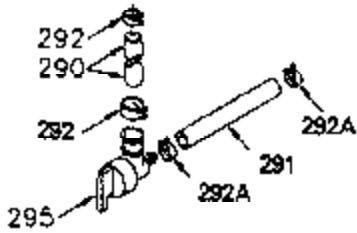

ILLUSTRATION SHOWS TYPICAL PARTS ONLY. ORDER BY PART NUMBER. PARTS NOT LISTED ARE SUPPLIED BY OEM.

VIEW 2 OF 2

Ref #	Part Number	Qty	Description
67A	430234		Fuel Filter (Screen) (Optional)
200	570681A		Control Bracket (Incl. 203, 205 & 206)
202	32924		Compression Spring
205	650606		Screw, 10-32 x 1-1/8"
209	590568		Screw, 10-24 x 3/4"
238A	650940		Screw, 10-32 x 3/4"
245A	34783		Air Cleaner Filter
245	34782		Air Cleaner Filter (Incl. 229)
275A	390316		Muffler (Discharge toward spark plugend) (w/glass fiber packing)
287	650926		Screw, 8-32 x 21/64"
290	29774		Fuel Line
292	26460		Fuel Line Clamp
296	34279B		Fuel Filter
390	590635		Rewind Starter (Refer to Division 5, Section C, page 34 or Fiche 25, Grid G-1 for breakdown)
416	390309		Spark Arrestor Kit (Can be used on an y model)