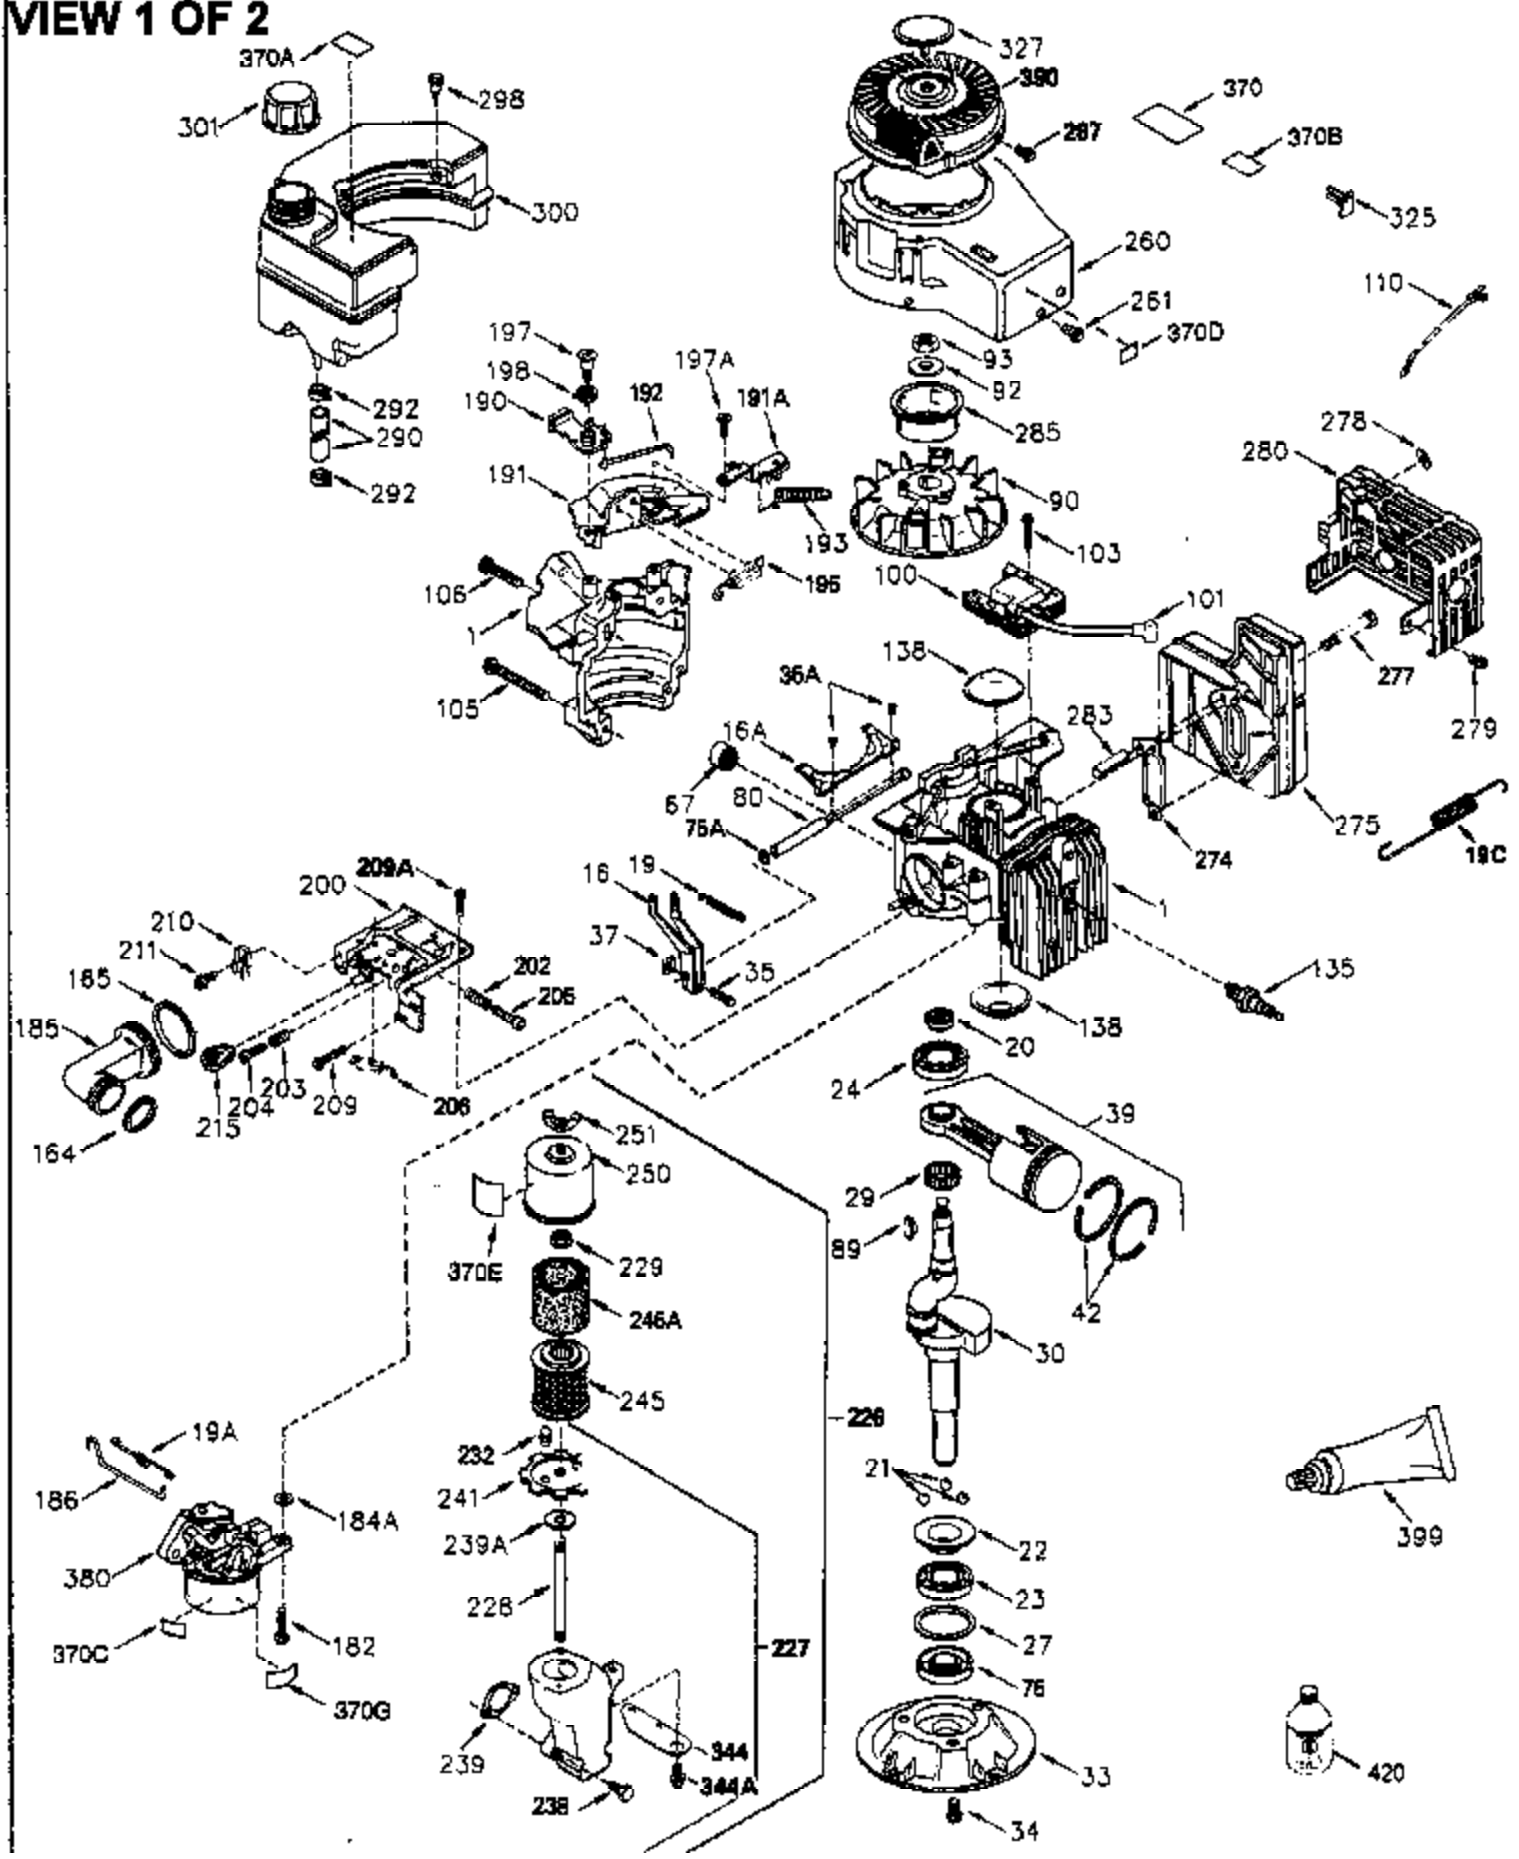

### VIEW 1 OF 2

Ref #	Part Number	Qty	Description
1	250288		Cylinder (Incl. 67A, 75, 105, 106 & 1 38)
16	490306		Governor Lever
16A	490304		Governor Lever
19	490308		Extension Spring
19A	490307		Throttle Link Spring
20	510340		Oil Seal
21	570673		Ball Bearing
22	510338		Slide Ring
23	530158		Ball Bearing
24	530161		Ball Bearing
27	530159		Bearing Retainer
29	530164		Bearing Strip (31 needles) (.495" lon g)
30	290600		Crankshaft
33	330179		Adapter Plate
34	792067		Screw, 5/16-18 x 1"
35A	650506		Screw, 4-40 x 3/16"
35	29826		Screw, 10-32 x 3/4"
37	29216		Lock Nut, 10-32
39	310277B		Piston & Rod Ass'y. (Incl. 29 & 42)
42	310278		Ring Set
67	430233		Fuel Filter (Screen w/brass collar)
67A	430234		Fuel Filter (Screen) (Optional)
75	510339		Oil Seal (P.T.O. end)
75A	510337		Oil Seal
80	490305		Governor Shaft
89	611107		Flywheel Key
90	611109		Flywheel (Counterbalance)
92	650815		Belleville Washer
93	650816		Flywheel Nut
100	34443A		Solid State Ignition
101	610118		Spark Plug Cover
103	650814		Screw, Torx T-15, 10-24 x 1"
105	650892		Screw, 5/16-18 x 2-3/16"
106	650891		Screw, 5/16-18 x 1-5/8"
110	611106		Ground Wire
135	611049		Spark Plug (RCJ8Y)
138	570683		Port Cover
164	510341		"O" Ring
165	510342		"O" Ring
182	792067		Screw, 5/16-18 x 1"
184A	27110		Washer
185	570674		Intake Pipe & Reed Ass'y. (Incl. 164 & 165)
186	490309		Governor Link
200	570681A		Control Bracket (Incl. 203, 205 & 206 )
202	32924		Compression Spring
203	31342		Compression Spring
204	650549		Screw, 5-40 x 7/16"
205	650606		Screw, 10-32 x 1-1/8"
206	610973		Terminal
209	590568		Screw, 10-24 x 3/4"
215	32410		Control Knob
226	730575A		Air Cleaner Kit (Incl. 227, 229, 238, 239, 245, 245A, 250, 251 & 370B)
227	450249A		Air Cleaner Elbow Ass'y. (Incl. 228, 232, 238, 239A, 241, 344 & 344A)
228	650901		Stud, 1/4-20 x 4.89 (threaded both en ds)
229	650825		Nut & Lock Washer, 1/4-20