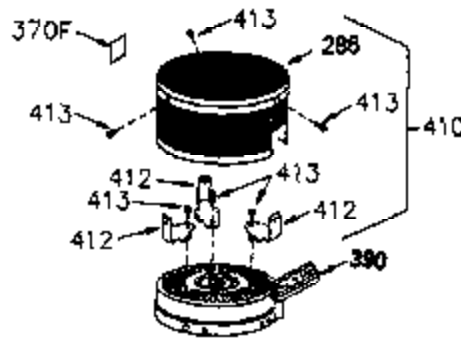

ILLUSTRATION SHOWS TYPICAL PARTS ONLY. ORDER BY PART NUMBER. PARTS NOT LISTED ARE SUPPLIED BY OEM.

VIEW 2 OF 2

Ref #	Part Number	Qty	Description
67A	430234		Fuel Filter (Screen) (Optional)
200	570681A		Control Bracket (Incl. 203, 205 & 206)
202	32924		Compression Spring
205	650606		Screw, 10-32 x 1-1/8"
209	590568		Screw, 10-24 x 3/4"
238A	650940		Screw, 10-32 x 3/4"
245A	34783		Air Cleaner Filter
245	34782		Air Cleaner Filter (Incl. 229)
275A	390316		Muffler (Discharge toward spark plugend) (w/glass fiber packing)
287	650926		Screw, 8-32 x 21/64"
290	29774		Fuel Line
292	26460		Fuel Line Clamp
296	34279B		Fuel Filter
390	590635		Rewind Starter (Refer to Division 5, Section C, page 34 or Fiche 25, Grid G-1 for breakdown)
416	390309		Spark Arrestor Kit (Can be used on an y model)