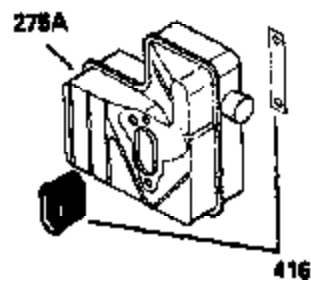

ILLUSTRATION SHOWS TYPICAL PARTS ONLY. ORDER BY PART NUMBER. PARTS NOT LISTED ARE SUPPLIED BY OEM.

VIEW 2 OF 2

Ref #	Part Number	Qty	Description
67A	430234		Fuel Filter (Screen) (Optional)
200	570675A		Control Bracket (Incl.202,203,204,205 ,206)
202	32924		Compression Spring
205	650606		Screw, 10-32 x 1-1/8"
209	590568		Screw, 10-24 x 3/4"
238A	650940		Screw, 10-32 x 3/4"
245	34782		Air Cleaner Filter (Incl. 229)
245A	34783		Air Cleaner Filter
287	650926		Screw, 8-32 x 21/64"
290	29774		Fuel Line
292	26460		Fuel Line Clamp
296	34279B		Fuel Filter
390	590621		Rewind Starter (Refer to Division 5, Section C, page 34 or Fiche 25, Grid G-1 for breakdown)
416	390309		Spark Arrestor Kit (Can be used on an y model)