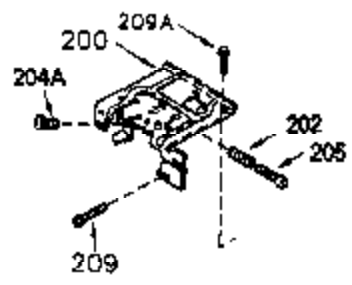

ILLUSTRATION SHOWS TYPICAL PARTS ONLY. ORDER BY PART NUMBER. PARTS NOT LISTED ARE SUPPLIED BY OEM.

VIEW 2 OF 2

Ref #	Part Number	Qty	Description
67A	430234		Fuel Filter (Screen) (Optional)
200	570675A		Control Bracket (Incl.202,203,204,205 ,206)
202	32924		Compression Spring
205	650606		Screw, 10-32 x 1-1/8"
209	590568		Screw, 10-24 x 3/4"
238A	650940		Screw, 10-32 x 3/4"
245	34782		Air Cleaner Filter (Incl. 229)
245A	34783		Air Cleaner Filter
287	650926		Screw, 8-32 x 21/64"
290	29774		Fuel Line
292	26460		Fuel Line Clamp
296	34279B		Fuel Filter
390	590621		Rewind Starter (Refer to Division 5, Section C, page 34 or Fiche 25, Grid G-1 for breakdown)
416	390309		Spark Arrestor Kit (Can be used on an y model)