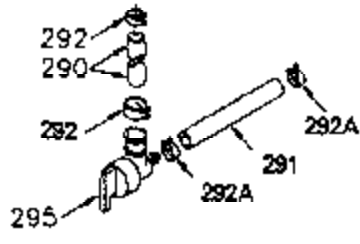

ILLUSTRATION SHOWS TYPICAL PARTS ONLY. ORDER BY PART NUMBER. PARTS NOT LISTED ARE SUPPLIED BY OEM.

VIEW 2 OF 2

Ref #	Part Number	Qty	Description
67A	430234		Fuel Filter (Screen) (Optional)
200	570675A		Control Bracket (Incl.202,203,204,205 ,206)
202	32924		Compression Spring
205	650606		Screw, 10-32 x 1-1/8"
209	590568		Screw, 10-24 x 3/4"
238A	650940		Screw, 10-32 x 3/4"
245	34782		Air Cleaner Filter (Incl. 229)
245A	34783		Air Cleaner Filter
287	650926		Screw, 8-32 x 21/64"
290	29774		Fuel Line
292	26460		Fuel Line Clamp
296	34279B		Fuel Filter
390	590621		Rewind Starter (Refer to Division 5, Section C, page 34 or Fiche 25, Grid G-1 for breakdown)
416	390309		Spark Arrestor Kit (Can be used on an y model)