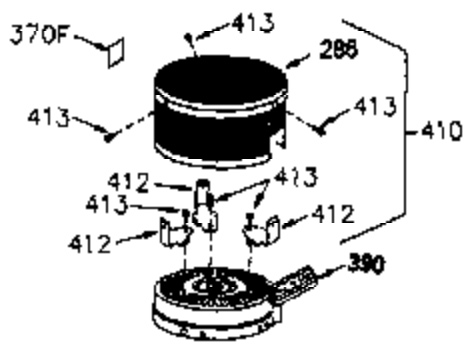

ILLUSTRATION SHOWS TYPICAL PARTS ONLY. ORDER BY PART NUMBER. PARTS NOT LISTED ARE SUPPLIED BY OEM.

VIEW 2 OF 2

Ref #	Part Number	Qty	Description
67A	430234		Fuel Filter (Screen) (Optional)
200	570675A		Control Bracket (Incl.202,203,204,205 ,206)
202	32924		Compression Spring
205	650606		Screw, 10-32 x 1-1/8"
209	590568		Screw, 10-24 x 3/4"
238A	650940		Screw, 10-32 x 3/4"
245	34782		Air Cleaner Filter (Incl. 229)
245A	34783		Air Cleaner Filter
287	650926		Screw, 8-32 x 21/64"
290	29774		Fuel Line
292	26460		Fuel Line Clamp
296	34279B		Fuel Filter
390	590621		Rewind Starter (Refer to Division 5, Section C, page 34 or Fiche 25, Grid G-1 for breakdown)
416	390309		Spark Arrestor Kit (Can be used on an y model)