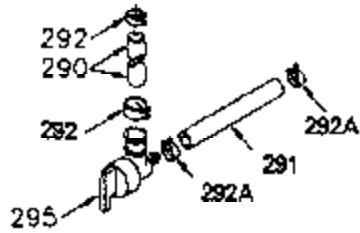

ILLUSTRATION SHOWS TYPICAL PARTS ONLY. ORDER BY PART NUMBER. PARTS NOT LISTED ARE SUPPLIED BY OEM.

VIEW 2 OF 2

Ref #	Part Number	Qty	Description
67A	430234		Fuel Filter (Screen) (Optional)
200	570675A		Control Bracket (Incl.202,203,204,205 ,206)
202	32924		Compression Spring
205	650606		Screw, 10-32 x 1-1/8"
209	650735		Screw, 10-24 x 3/8"
238A	650940		Screw, 10-32 x 3/4"
245	34782		Air Cleaner Filter (Incl. 229)
245A	34783		Air Cleaner Filter
287	650926		Screw, 8-32 x 21/64"
290	29774		Fuel Line
292	26460		Fuel Line Clamp
296	34279B		Fuel Filter
390	590621		Rewind Starter (Refer to Division 5, Section C, page 34 or Fiche 25, Grid G-1 for breakdown)
416	390309		Spark Arrestor Kit (Can be used on an y model)