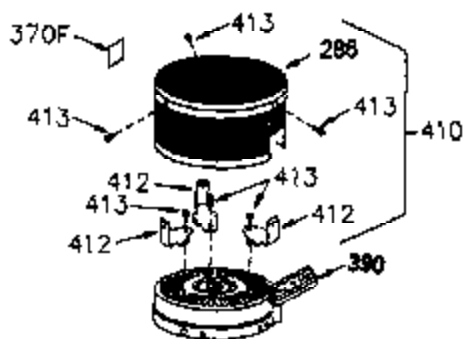

ILLUSTRATION SHOWS TYPICAL PARTS ONLY. ORDER BY PART NUMBER. PARTS NOT LISTED ARE SUPPLIED BY OEM.

VIEW 2 OF 2

Ref #	Part Number	Qty	Description
67A	430234		Fuel Filter (Screen) (Optional)
200	570675A		Control Bracket (Incl.202,203,204,205 ,206)
202	32924		Compression Spring
205	650606		Screw, 10-32 x 1-1/8"
209	650735		Screw, 10-24 x 3/8"
238A	650940		Screw, 10-32 x 3/4"
245	34782		Air Cleaner Filter (Incl. 229)
245A	34783		Air Cleaner Filter
287	650926		Screw, 8-32 x 21/64"
290	29774		Fuel Line
292	26460		Fuel Line Clamp
296	34279B		Fuel Filter
390	590621		Rewind Starter (Refer to Division 5, Section C, page 34 or Fiche 25, Grid G-1 for breakdown)
416	390309		Spark Arrestor Kit (Can be used on an y model)