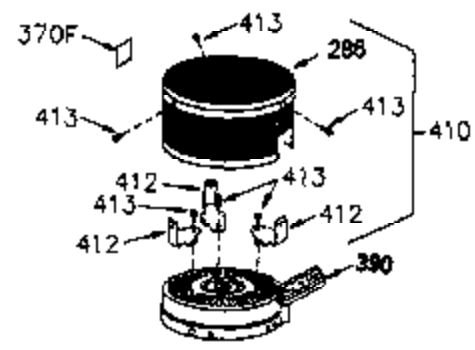

ILLUSTRATION SHOWS TYPICAL PARTS ONLY. ORDER BY PART NUMBER. PARTS NOT LISTED ARE SUPPLIED BY OEM.

VIEW 2 OF 2

Ref #	Part Number	Qty	Description
67A	430234		Fuel Filter (Screen) (Optional)
200	570696A		Control Bracket (Incl. 202, 204, 205)
202	32924		Compression Spring
204A	650926		Screw, 8-32 x 21/64"
205	650606		Screw, 10-32 x 1-1/8"
209	650735		Screw, 10-24 x 3/8"
238A	650940		Screw, 10-32 x 3/4"
245	34782		Air Cleaner Filter (Incl. 229)
245A	34783		Air Cleaner Filter
275A	390316		Muffler (Discharge toward spark plug end) (w/glass fiber packing)
287	650926		Screw, 8-32 x 21/64"
290	29774		Fuel Line
292	26460		Fuel Line Clamp
296	34279B		Fuel Filter
390	590621		Rewind Starter (Refer to Division 5, Section C, page 34 or Fiche 25, Grid G-1 for breakdown)
416	390309		Spark Arrestor Kit (Can be used on any model)