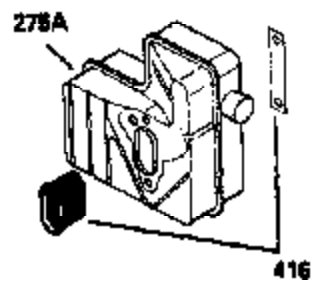

ILLUSTRATION SHOWS TYPICAL PARTS ONLY. ORDER BY PART NUMBER. PARTS NOT LISTED ARE SUPPLIED BY OEM.

VIEW 2 OF 2

Ref #	Part Number	Qty	Description
67A	430234		Fuel Filter (Screen) (Optional)
200	570696A		Control Bracket (Incl. 202, 204, 205)
202	32924		Compression Spring
204A	650926		Screw, 8-32 x 21/64"
205	650606		Screw, 10-32 x 1-1/8"
209	650735		Screw, 10-24 x 3/8"
238A	650940		Screw, 10-32 x 3/4"
245	34782		Air Cleaner Filter (Incl. 229)
245A	34783		Air Cleaner Filter
275A	390316		Muffler (Discharge toward spark plug end) (w/glass fiber packing)
287	650926		Screw, 8-32 x 21/64"
290	29774		Fuel Line
292	26460		Fuel Line Clamp
296	34279B		Fuel Filter
390	590621		Rewind Starter (Refer to Division 5, Section C, page 34 or Fiche 25, Grid G-1 for breakdown)
416	390309		Spark Arrestor Kit (Can be used on any model)