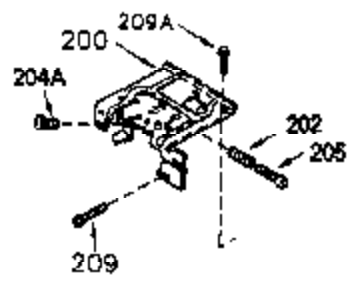

ILLUSTRATION SHOWS TYPICAL PARTS ONLY. ORDER BY PART NUMBER. PARTS NOT LISTED ARE SUPPLIED BY OEM.

VIEW 2 OF 2

Ref #	Part Number	Qty	Description
67A	430234		Fuel Filter (Screen) (Optional)
200	570696A		Control Bracket (Incl. 202, 204, 205)
202	32924		Compression Spring
204A	650926		Screw, 8-32 x 21/64"
205	650606		Screw, 10-32 x 1-1/8"
209	650735		Screw, 10-24 x 3/8"
238A	650940		Screw, 10-32 x 3/4"
245	34782		Air Cleaner Filter (Incl. 229)
245A	34783		Air Cleaner Filter
275A	390316		Muffler (Discharge toward spark plugend) (w/glass fiber packing)
287	650926		Screw, 8-32 x 21/64"
290	29774		Fuel Line
292	26460		Fuel Line Clamp
296	34279B		Fuel Filter
390	590621		Rewind Starter (Refer to Division 5, Section C, page 34 or Fiche 25, Grid G-1 for breakdown)
416	390309		Spark Arrestor Kit (Can be used on an y model)