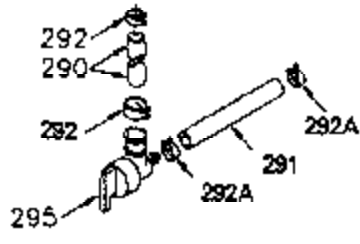

ILLUSTRATION SHOWS TYPICAL PARTS ONLY. ORDER BY PART NUMBER. PARTS NOT LISTED ARE SUPPLIED BY OEM.

VIEW 2 OF 2

Ref #	Part Number	Qty	Description
67A	430234		Fuel Filter (Screen) (Optional)
200	570696A		Control Bracket (Incl. 202, 204, 205)
202	32924		Compression Spring
204A	650926		Screw, 8-32 x 21/64"
205	650606		Screw, 10-32 x 1-1/8"
209	650735		Screw, 10-24 x 3/8"
238A	650940		Screw, 10-32 x 3/4"
245	34782		Air Cleaner Filter (Incl. 229)
245A	34783		Air Cleaner Filter
275A	390316		Muffler (Discharge toward spark plugend) (w/glass fiber packing)
287	650926		Screw, 8-32 x 21/64"
290	29774		Fuel Line
292	26460		Fuel Line Clamp
296	34279B		Fuel Filter
390	590621		Rewind Starter (Refer to Division 5, Section C, page 34 or Fiche 25, Grid G-1 for breakdown)
416	390309		Spark Arrestor Kit (Can be used on an y model)