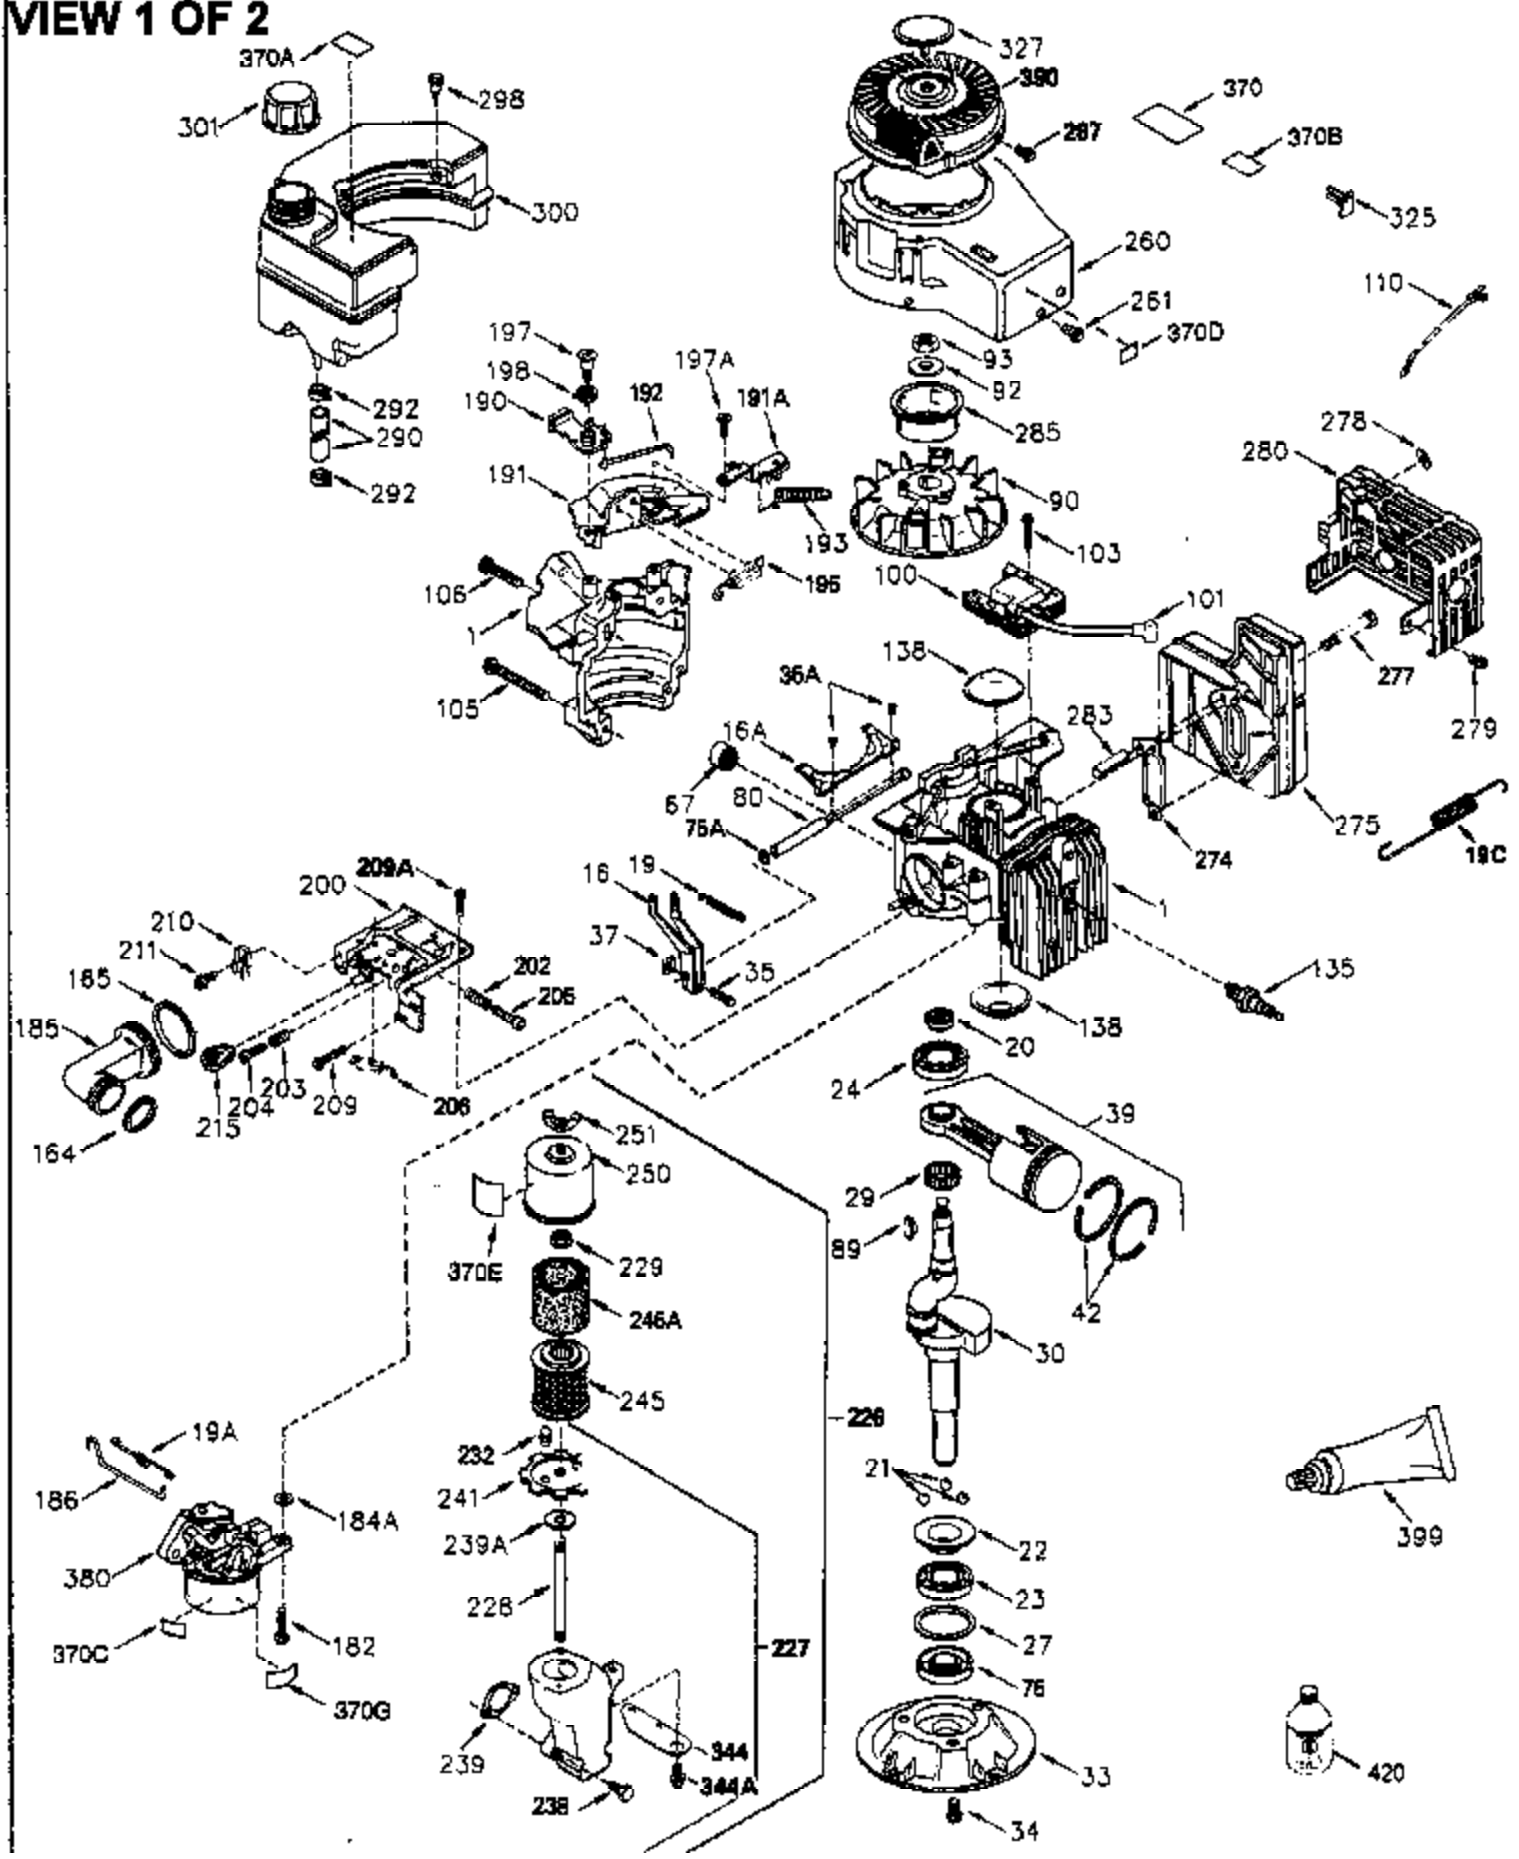

ILLUSTRATION SHOWS TYPICAL PARTS ONLY. ORDER BY PART NUMBER. PARTS NOT LISTED ARE SUPPLIED BY OEM.

VIEW 1 OF 2

Ref #	Part Number	Qty	Description
	1 250288		Cylinder (Incl. 67A, 75, 105, 106 & 1 38)
16A	490304		Governor Lever
16	490306		Governor Lever
19	490308		Extension Spring
19A	490307		Throttle Link Spring
20	510340		Oil Seal
21	570673		Ball Bearing
22	510338		Slide Ring
23	530158		Ball Bearing
24	530161		Ball Bearing
27	530159		Bearing Retainer
29	530164		Bearing Strip (31 needles) (.495" lon g)
30	290622		Crankshaft
33	330180		Adapter Plate
34	792067		Screw, 5/16-18 x 1"
35	29826		Screw, 10-32 x 3/4"
35A	650506		Screw, 4-40 x 3/16"
37	29216		Lock Nut, 10-32
39	310277B		Piston & Rod Ass'y. (Incl. 29 & 42)
42	310278		Ring Set
67	430233		Fuel Filter (Screen w/brass collar)
67A	430234		Fuel Filter (Screen) (Optional)
75	510339		Oil Seal (P.T.O. end)
75A	510337		Oil Seal
80	490305		Governor Shaft
89	611107		Flywheel Key
90	611109		Flywheel (Counterbalance)
92	650815		Belleville Washer
93	650816		Flywheel Nut
100	34443A		Solid State Ignition
101	610118		Spark Plug Cover
103	650814		Screw, Torx T-15, 10-24 x 1"
105	650892		Screw, 5/16-18 x 2-3/16"
106	650891		Screw, 5/16-18 x 1-5/8"
110	611110		Ground Wire
135	35395		Spark Plug (RJ19LM)
138	570683		Port Cover
164	510341		"O" Ring
165	510342		"O" Ring
182	792067		Screw, 5/16-18 x 1"
184A	27110		Washer
185	570674		Intake Pipe & Reed Ass'y. (Incl. 164 & 165)
186	490309		Governor Link
190	570688		Brake Lever
191	570679		S.E. Brake Bracket
191A	570678A		Brake Control Lever
192	490312		Brake Control Link
193	490314		Brake Spring
195	610973		Terminal
197A	650897		Screw, 1/4-20 x 13/32"
197	650896		Screw, 1/4-20 x 13/16"
198	490313		Brake Control Lever Spring
200	570696A		Control Bracket (Incl. 202, 204, 205)
202	32924		Compression Spring
205	650606		Screw, 10-32 x 1-1/8"
209	650735		Screw, 10-24 x 3/8"