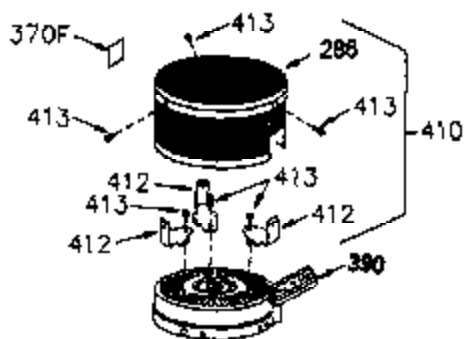

ILLUSTRATION SHOWS TYPICAL PARTS ONLY. ORDER BY PART NUMBER. PARTS NOT LISTED ARE SUPPLIED BY OEM.

VIEW 2 OF 2

Ref #	Part Number	Qty	Description
67A	430234		Fuel Filter (Screen) (Optional)
200	570696A		Control Bracket (Incl. 202, 204, 205)
202	32924		Compression Spring
204A	650926		Screw, 8-32 x 21/64"
205	650606		Screw, 10-32 x 1-1/8"
209A	650867		Screw, 10-24 x 1/2"
209	650735		Screw, 10-24 x 3/8"
238A	650940		Screw, 10-32 x 3/4"
245	34782		Air Cleaner Filter (Incl. 229)
245A	34783		Air Cleaner Filter
275A	390316		Muffler (Discharge toward spark plugend) (w/glass fiber packing)
287	650926		Screw, 8-32 x 21/64"
290	29774		Fuel Line
292	26460		Fuel Line Clamp
296	34279B		Fuel Filter
354	35025		Staple
357	34985		Starter Rope Retainer
370H	35977		Caution Decal
390	590686		Rewind Starter (Refer to Division 5, Section C, page 36 or Fiche 25, Grid G-3 for breakdown)
416	390309		Spark Arrestor Kit (Can be used on an y model)