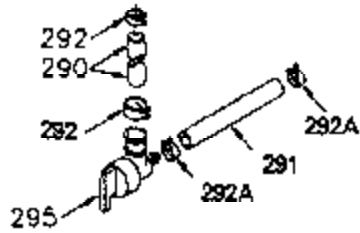

ILLUSTRATION SHOWS TYPICAL PARTS ONLY. ORDER BY PART NUMBER. PARTS NOT LISTED ARE SUPPLIED BY OEM.

VIEW 2 OF 2

Ref #	Part Number	Qty	Description
67A	430234		Fuel Filter (Screen) (Optional)
200	570696A		Control Bracket (Incl. 202, 204, 205)
202	32924		Compression Spring
204A	650926		Screw, 8-32 x 21/64"
205	650606		Screw, 10-32 x 1-1/8"
209A	650867		Screw, 10-24 x 1/2"
209	650735		Screw, 10-24 x 3/8"
238A	650940		Screw, 10-32 x 3/4"
245	34782		Air Cleaner Filter (Incl. 229)
245A	34783		Air Cleaner Filter
275A	390316		Muffler (Discharge toward spark plugend) (w/glass fiber packing)
287	650926		Screw, 8-32 x 21/64"
290	29774		Fuel Line
292	26460		Fuel Line Clamp
296	34279B		Fuel Filter
354	35025		Staple
357	34985		Starter Rope Retainer
370H	35977		Caution Decal
390	590686		Rewind Starter (Refer to Division 5, Section C, page 36 or Fiche 25, Grid G-3 for breakdown)
416	390309		Spark Arrestor Kit (Can be used on an y model)