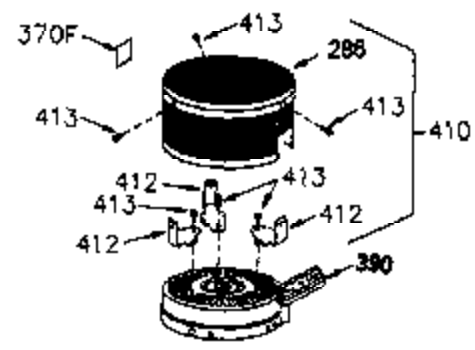

ILLUSTRATION SHOWS TYPICAL PARTS ONLY. ORDER BY PART NUMBER. PARTS NOT LISTED ARE SUPPLIED BY OEM.

VIEW 2 OF 2

Ref #	Part Number	Qty	Description
67A	430234		Fuel Filter (Screen) (Optional)
200	570696A		Control Bracket (Incl. 202, 204, 205)
202	32924		Compression Spring
204A	650926		Screw, 8-32 x 21/64"
205	650606		Screw, 10-32 x 1-1/8"
209A	650867		Screw, 10-24 x 1/2"
209	650735		Screw, 10-24 x 3/8"
238A	650940		Screw, 10-32 x 3/4"
245	34782		Air Cleaner Filter (Incl. 229)
245A	34783		Air Cleaner Filter
275A	390316		Muffler (Discharge toward spark plugend) (w/glass fiber packing)
287	650926		Screw, 8-32 x 21/64"
290	29774		Fuel Line
292	26460		Fuel Line Clamp
296	34279B		Fuel Filter
357	34985		Starter Rope Retainer
370H	35977		Caution Decal
370E	36260		Primer Decal
390	590686		Rewind Starter (Refer to Division 5, Section C, page 36 or Fiche 25, Grid G-3 for breakdown)
416	390309		Spark Arrestor Kit (Can be used on an y model)