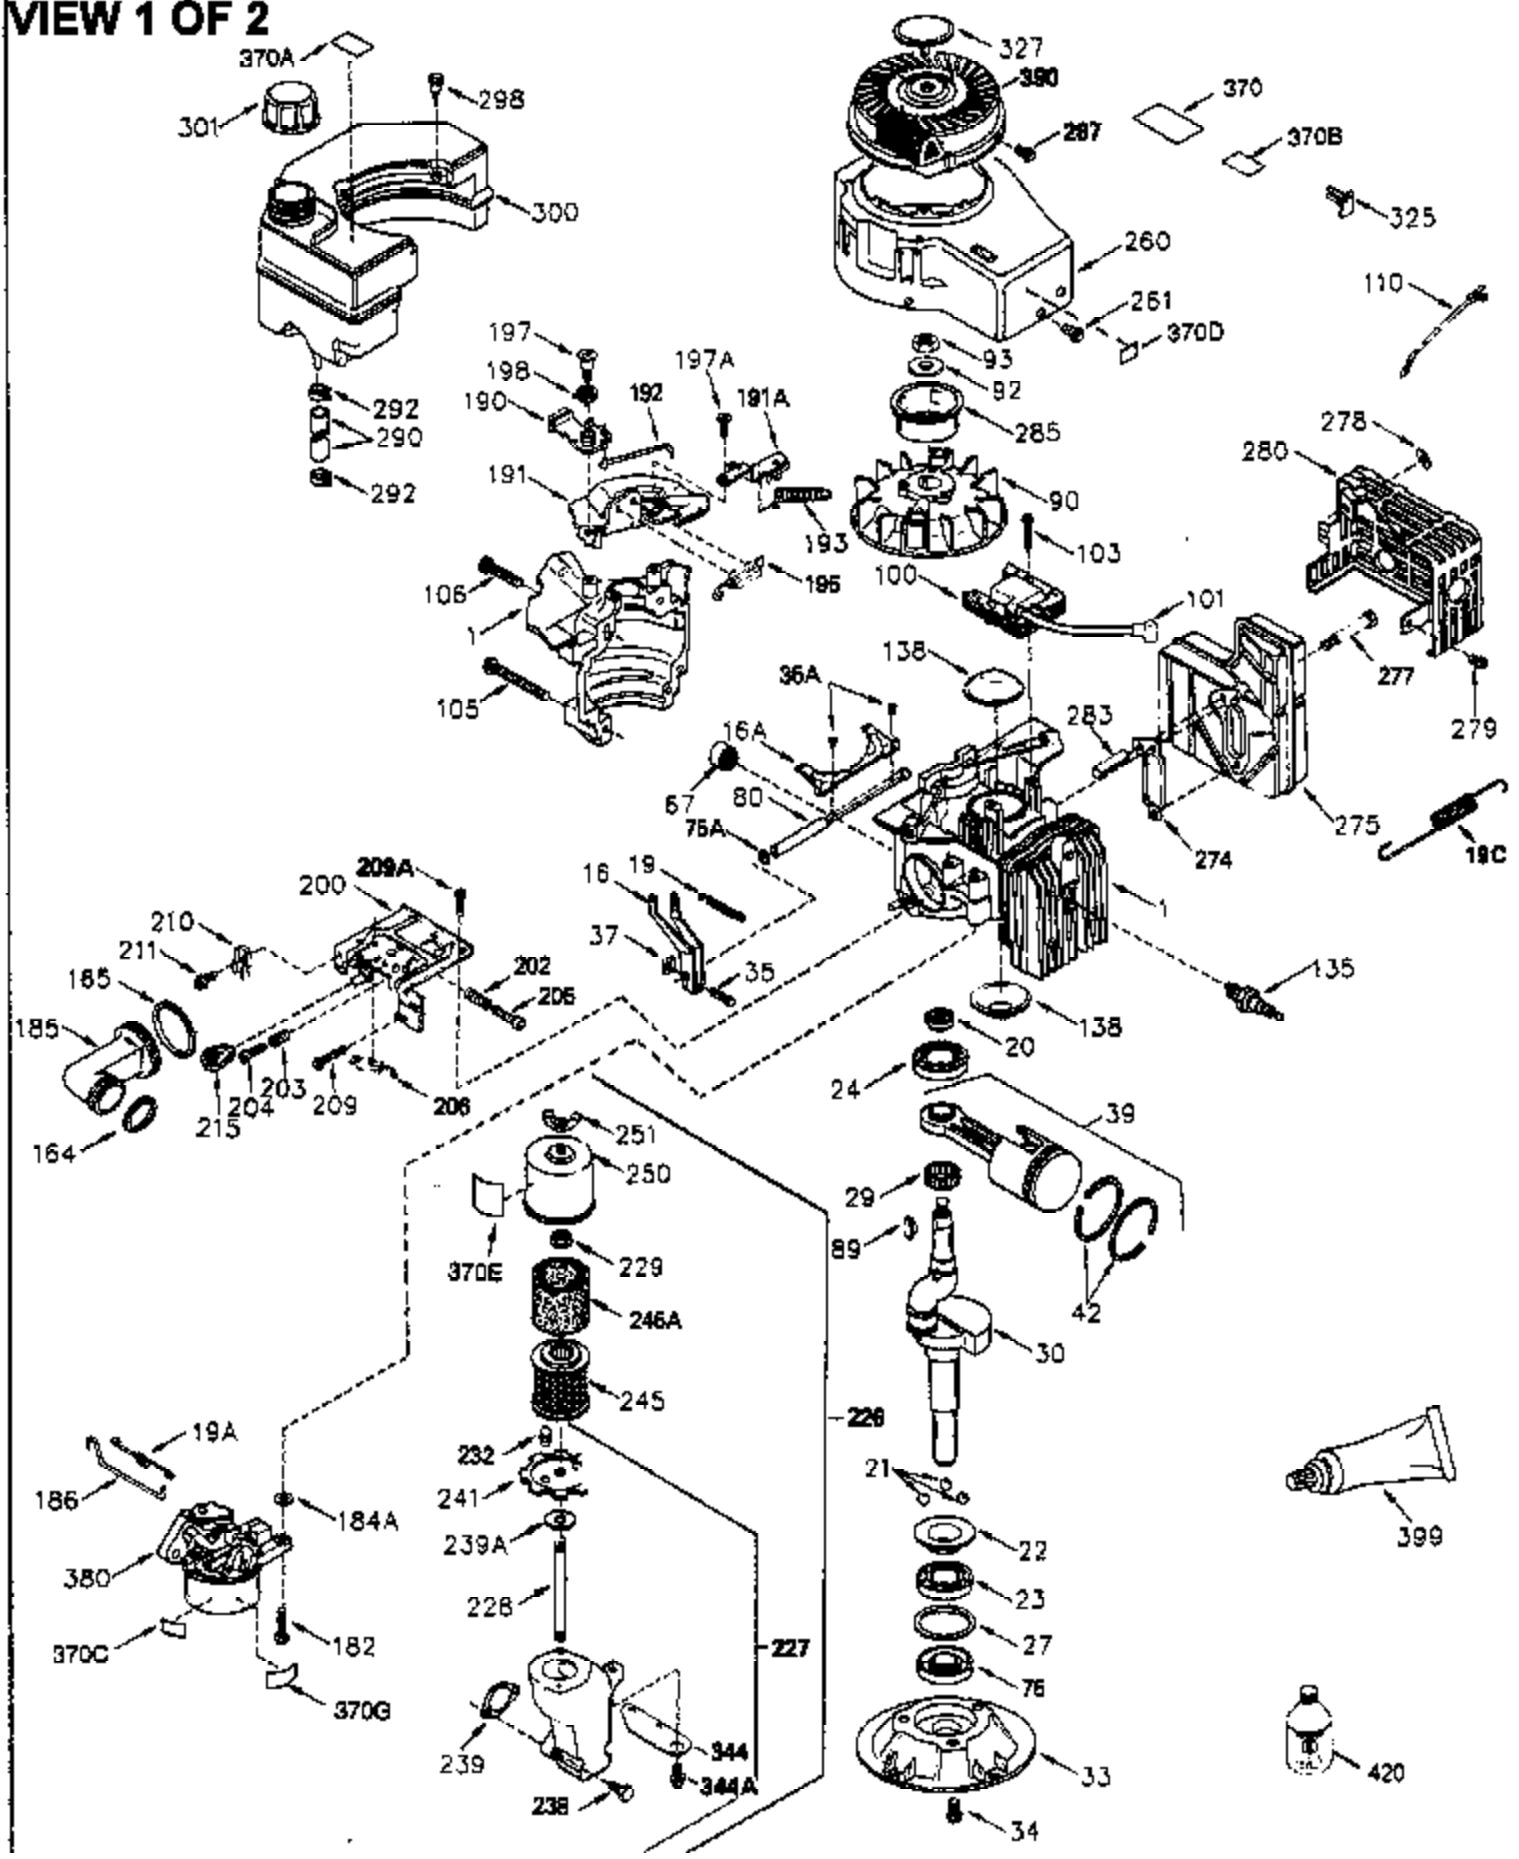

ILLUSTRATION SHOWS TYPICAL PARTS ONLY. ORDER BY PART NUMBER. PARTS NOT LISTED ARE SUPPLIED BY OEM.

VIEW 1 OF 2

Ref #	Part Number	Qty	Description
	1 250288		Cylinder (Incl. 67A, 75, 105, 106 & 1 38)
16A	490304		Governor Lever
16	490306		Governor Lever
19A	490307		Throttle Link Spring
19	490308		Extension Spring
20	510340		Oil Seal
21	570673		Ball Bearing
22	510338		Slide Ring
23	530158		Ball Bearing
24	530161		Ball Bearing
27	530159		Bearing Retainer
29	530164		Bearing Strip (31 needles) (.495" lon g)
30	290622		Crankshaft
33	330180		Adapter Plate
34	792067		Screw, 5/16-18 x 1"
35	29826		Screw, 10-32 x 3/4"
35A	650961		Screw, 4-40 x 1/4"
37	29216		Lock Nut, 10-32
39	310277B		Piston & Rod Ass'y. (Incl. 29 & 42)
42	310278		Ring Set
67	430233		Fuel Filter (Screen w/brass collar)
67A	430234		Fuel Filter (Screen) (Optional)
75	510339		Oil Seal (P.T.O. end)
75A	510337		Oil Seal
80	490305		Governor Shaft
89	611107		Flywheel Key
90	611109		Flywheel (Counterbalance)
92	650815		Belleville Washer
93	650816		Flywheel Nut
100	34443A		Solid State Ignition
101	610118		Spark Plug Cover
103	650814		Screw, Torx T-15, 10-24 x 1"
105	650892		Screw, 5/16-18 x 2-3/16"
106	650891		Screw, 5/16-18 x 1-5/8"
110	611110		Ground Wire
135	35395		Spark Plug (RJ19LM)
138	570683		Port Cover
164	510341		"O" Ring
165	510342		"O" Ring
182	792067		Screw, 5/16-18 x 1"
184A	27110		Washer
185	570674		Intake Pipe & Reed Ass'y. (Incl. 164 & 165)
186	490309		Governor Link
190	570688		Brake Lever
191	570679		S.E. Brake Bracket
191A	570678A		Brake Control Lever
192	490312		Brake Control Link
193	490314		Brake Spring
195	610973		Terminal
197	650896		Screw, 1/4-20 x 13/16"
197A	650897		Screw, 1/4-20 x 13/32"
198	490313		Brake Control Lever Spring
200	570696A		Control Bracket (Incl. 202, 204, 205)
202	32924		Compression Spring
205	650606		Screw, 10-32 x 1-1/8"
209A	650867		Screw, 10-24 x 1/2"
209	650735		Screw, 10-24 x 3/8"