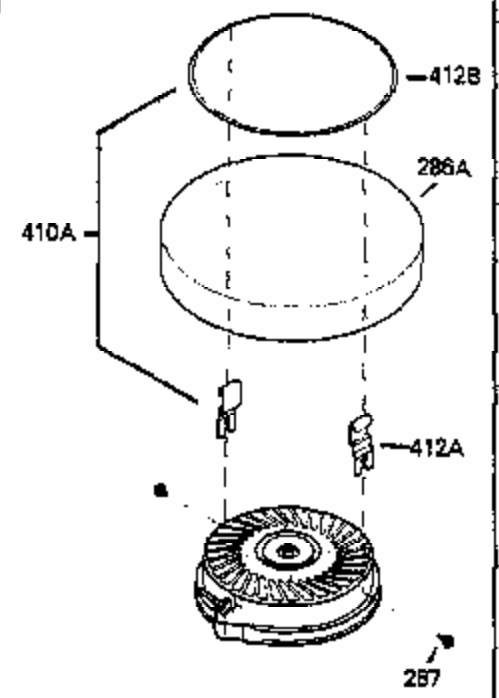

ILLUSTRATION SHOWS TYPICAL PARTS ONLY. ORDER BY PART NUMBER. PARTS NOT LISTED ARE SUPPLIED BY OEM.

VIEW 2 OF 2

Ref #	Part Number	Qty	Description
67A	430234		Fuel Filter (Screen) (Optional)
200	570696A		Control Bracket (Incl. 202, 204, 205)
202	32924		Compression Spring
204A	650926		Screw, 8-32 x 21/64"
205	650606		Screw, 10-32 x 1-1/8"
209A	650867		Screw, 10-24 x 1/2"
209	650735		Screw, 10-24 x 3/8"
238A	650940		Screw, 10-32 x 3/4"
245	34782		Air Cleaner Filter (Incl. 229)
245A	34783		Air Cleaner Filter
275A	390316		Muffler (Discharge toward spark plugend) (w/glass fiber packing)
287	650926		Screw, 8-32 x 21/64"
290	29774		Fuel Line
292	26460		Fuel Line Clamp
296	34279B		Fuel Filter
357	34985		Starter Rope Retainer
370H	35977		Caution Decal
370E	36260		Primer Decal
390	590686		Rewind Starter (Refer to Division 5, Section C, page 36 or Fiche 25, Grid G-3 for breakdown)
416	390309		Spark Arrestor Kit (Can be used on an y model)