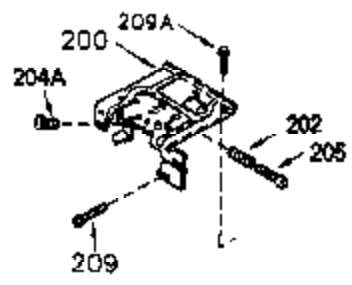

ILLUSTRATION SHOWS TYPICAL PARTS ONLY. ORDER BY PART NUMBER. PARTS NOT LISTED ARE SUPPLIED BY OEM.

VIEW 2 OF 2

Ref #	Part Number	Qty	Description
67A	430234		Fuel Filter (Screen) (Optional)
200	570696A		Control Bracket (Incl. 202, 204, 205)
202	32924		Compression Spring
204A	650926		Screw, 8-32 x 21/64"
205	650606		Screw, 10-32 x 1-1/8"
209A	650867		Screw, 10-24 x 1/2"
209	650735		Screw, 10-24 x 3/8"
238A	650940		Screw, 10-32 x 3/4"
245	34782		Air Cleaner Filter (Incl. 229)
245A	34783		Air Cleaner Filter
275A	390316		Muffler (Discharge toward spark plugend) (w/glass fiber packing)
287	650926		Screw, 8-32 x 21/64"
290	29774		Fuel Line
292	26460		Fuel Line Clamp
296	34279B		Fuel Filter
357	34985		Starter Rope Retainer
370H	35977		Caution Decal
370E	36260		Primer Decal
390	590686		Rewind Starter (Refer to Division 5, Section C, page 36 or Fiche 25, Grid G-3 for breakdown)
416	390309		Spark Arrestor Kit (Can be used on an y model)