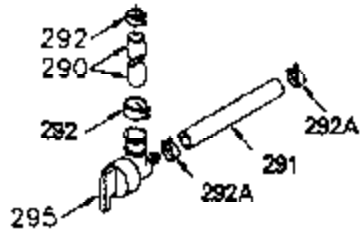

ILLUSTRATION SHOWS TYPICAL PARTS ONLY. ORDER BY PART NUMBER. PARTS NOT LISTED ARE SUPPLIED BY OEM.

VIEW 2 OF 2

Ref #	Part Number	Qty	Description
67A	430234		Fuel Filter (Screen) (Optional)
200	570696A		Control Bracket (Incl. 202, 204, 205)
202	32924		Compression Spring
204A	650926		Screw, 8-32 x 21/64"
205	650606		Screw, 10-32 x 1-1/8"
209A	650867		Screw, 10-24 x 1/2"
209	650735		Screw, 10-24 x 3/8"
238A	650940		Screw, 10-32 x 3/4"
245	34782		Air Cleaner Filter (Incl. 229)
245A	34783		Air Cleaner Filter
275A	390316		Muffler (Discharge toward spark plugend) (w/glass fiber packing)
287	650926		Screw, 8-32 x 21/64"
290	29774		Fuel Line
292	26460		Fuel Line Clamp
296	34279B		Fuel Filter
357	34985		Starter Rope Retainer
370H	35977		Caution Decal
370E	36260		Primer Decal
390	590686		Rewind Starter (Refer to Division 5, Section C, page 36 or Fiche 25, Grid G-3 for breakdown)
416	390309		Spark Arrestor Kit (Can be used on an y model)