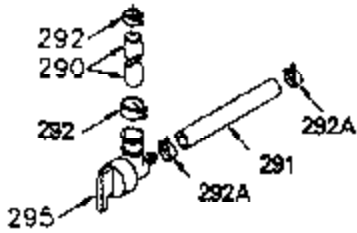

ILLUSTRATION SHOWS TYPICAL PARTS ONLY. ORDER BY PART NUMBER. PARTS NOT LISTED ARE SUPPLIED BY OEM.

VIEW 2 OF 2

Ref #	Part Number	Qty	Description
67A	430234		Fuel Filter (Screen) (Optional)
200	570675A		Control Bracket (Incl.202,203,204,205 ,206)
202	32924		Compression Spring
205	650606		Screw, 10-32 x 1-1/8"
209	650735		Screw, 10-24 x 3/8"
238A	650940		Screw, 10-32 x 3/4"
245A	34783		Air Cleaner Filter
245	34782		Air Cleaner Filter (Incl. 229)
275A	390316		Muffler (Discharge toward spark plugend) (w/glass fiber packing)
287	650926		Screw, 8-32 x 21/64"
290	29774		Fuel Line
292	26460		Fuel Line Clamp
296	34279B		Fuel Filter
390	590635		Rewind Starter (Refer to Division 5, Section C, page 34 or Fiche 25, Grid G-1 for breakdown)
416	390309		Spark Arrestor Kit (Can be used on an y model)