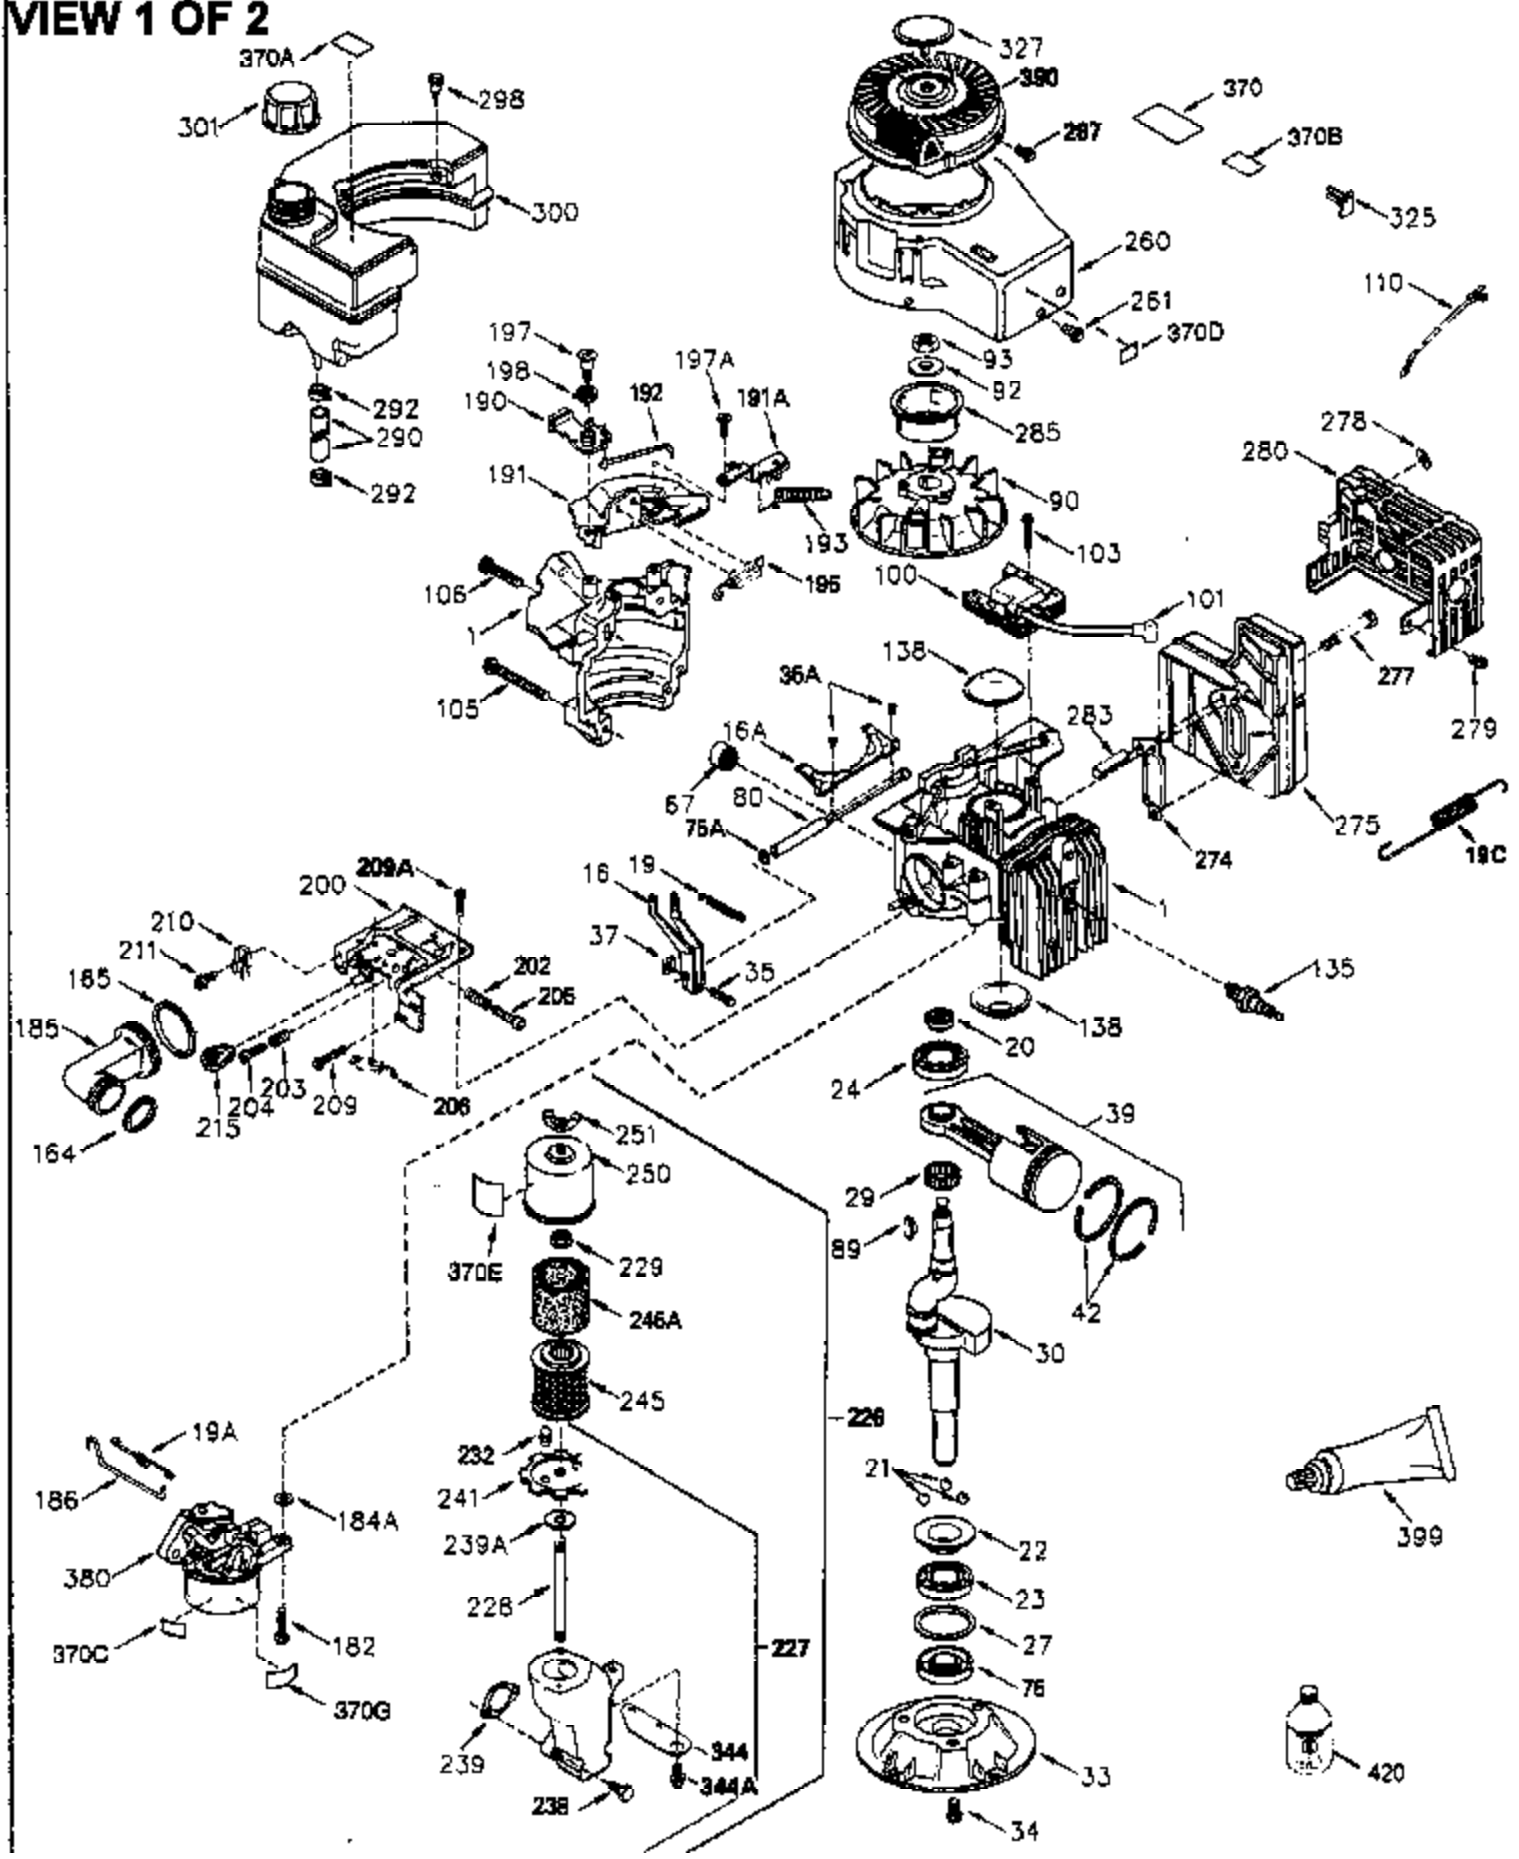

# VIEW 1 OF 2

Ref #	Part Number	Qty	Description
	1 250288		Cylinder (Incl. 67A, 75, 105, 106 & 1 38)
	16 490306		Governor Lever
	16A 490304		Governor Lever
	19A 490307		Throttle Link Spring
	19 490308		Extension Spring
	20 510340		Oil Seal
	21 570673		Ball Bearing
	22 510338		Slide Ring
	23 530158		Ball Bearing
	24 530161		Ball Bearing
	27 530159		Bearing Retainer
	29 530164		Bearing Strip (31 needles) (.495" lon g)
	30 290573B		Crankshaft (Incl. 29)
	33 330179		Adapter Plate
	34 792067		Screw, 5/16-18 x 1"
	35A 650506		Screw, 4-40 x 3/16"
	35 29826		Screw, 10-32 x 3/4"
	37 29216		Lock Nut, 10-32
	39 310277B		Piston & Rod Ass'y. (Incl. 29 & 42)
	42 310278		Ring Set
	67A 430234		Fuel Filter (Screen) (Optional)
	67 430233		Fuel Filter (Screen w/brass collar)
	75A 510337		Oil Seal
	75 510339		Oil Seal (P.T.O. end)
	80 490305		Governor Shaft
	89 611107		Flywheel Key
	90 611144		Flywheel
	92 650815		Belleville Washer
	93 650816		Flywheel Nut
	100 34443A		Solid State Ignition
	101 610118		Spark Plug Cover
	103 650814		Screw, Torx T-15, 10-24 x 1"
	105 650892		Screw, 5/16-18 x 2-3/16"
	106 650891		Screw, 5/16-18 x 1-5/8"
	110 611106		Ground Wire
	135 35395		Spark Plug (RJ19LM)
	138 570683		Port Cover
	164 510341		"O" Ring
	165 510342		"O" Ring
	182 792067		Screw, 5/16-18 x 1"
	184A 27110		Washer
	185 570674		Intake Pipe & Reed Ass'y. (Incl. 164 & 165)
	186 490309		Governor Link
	200 570675A		Control Bracket (Incl.202,203,204,205 ,206)
	202 32924		Compression Spring
	203 31342		Compression Spring
	204 650549		Screw, 5-40 x 7/16"
	205 650606		Screw, 10-32 x 1-1/8"
	206 610973		Terminal
	209 650735		Screw, 10-24 x 3/8"
	210 27793		Conduit Clip
	211 650837		Screw, 10-32 x 1/4"
	226 730575A		Air Cleaner Kit (Incl. 227, 229, 238, 239, 245, 245A, 250, 251 & 370B)
	227 450249A		Air Cleaner Elbow Ass'y. (Incl. 228, 232, 238, 239A, 241, 344 & 344A)
	228 650901		Stud, 1/4-20 x 4.89 (threaded both en ds)