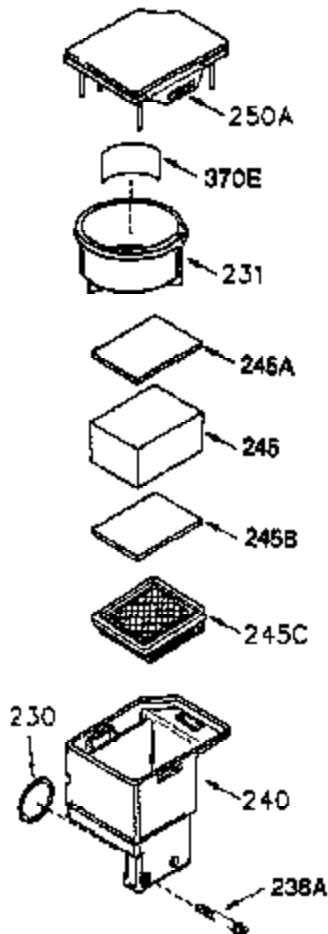

ILLUSTRATION SHOWS TYPICAL PARTS ONLY. ORDER BY PART NUMBER. PARTS NOT LISTED ARE SUPPLIED BY OEM.

VIEW 2 OF 2

Ref #	Part Number	Qty	Description
67A	430234		Fuel Filter (Screen) (Optional)
200	570675A		Control Bracket (Incl.202,203,204,205 ,206)
202	32924		Compression Spring
205	650606		Screw, 10-32 x 1-1/8"
209	650735		Screw, 10-24 x 3/8"
238A	650940		Screw, 10-32 x 3/4"
245A	34783		Air Cleaner Filter
245	34782		Air Cleaner Filter (Incl. 229)
275A	390316		Muffler (Discharge toward spark plugend) (w/glass fiber packing)
287	650926		Screw, 8-32 x 21/64"
290	29774		Fuel Line
292	26460		Fuel Line Clamp
296	34279B		Fuel Filter
390	590635		Rewind Starter (Refer to Division 5, Section C, page 34 or Fiche 25, Grid G-1 for breakdown)
416	390309		Spark Arrestor Kit (Can be used on an y model)