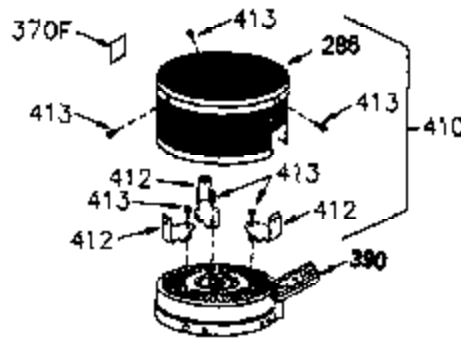

ILLUSTRATION SHOWS TYPICAL PARTS ONLY. ORDER BY PART NUMBER. PARTS NOT LISTED ARE SUPPLIED BY OEM.

VIEW 2 OF 2

Ref #	Part Number	Qty	Description
67A	430234		Fuel Filter (Screen) (Optional)
200	570675A		Control Bracket (Incl.202,203,204,205 ,206)
202	32924		Compression Spring
205	650606		Screw, 10-32 x 1-1/8"
209	650735		Screw, 10-24 x 3/8"
238A	650940		Screw, 10-32 x 3/4"
245A	34783		Air Cleaner Filter
245	34782		Air Cleaner Filter (Incl. 229)
275A	390316		Muffler (Discharge toward spark plugend) (w/glass fiber packing)
287	650926		Screw, 8-32 x 21/64"
290	29774		Fuel Line
292	26460		Fuel Line Clamp
296	34279B		Fuel Filter
390	590635		Rewind Starter (Refer to Division 5, Section C, page 34 or Fiche 25, Grid G-1 for breakdown)
416	390309		Spark Arrestor Kit (Can be used on an y model)