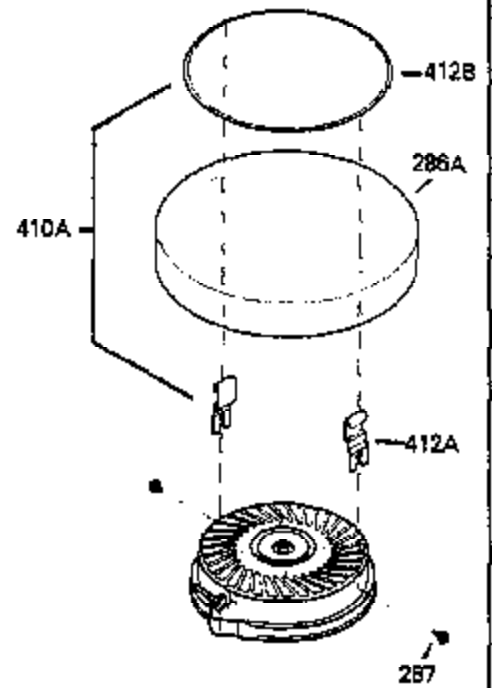

ILLUSTRATION SHOWS TYPICAL PARTS ONLY. ORDER BY PART NUMBER. PARTS NOT LISTED ARE SUPPLIED BY OEM.

VIEW 2 OF 2

Ref #	Part Number	Qty	Description
67A	430234		Fuel Filter (Screen) (Optional)
200	570675A		Control Bracket (Incl.202,203,204,205 ,206)
202	32924		Compression Spring
205	650606		Screw, 10-32 x 1-1/8"
209	650735		Screw, 10-24 x 3/8"
238A	650940		Screw, 10-32 x 3/4"
245A	34783		Air Cleaner Filter
245	34782		Air Cleaner Filter (Incl. 229)
275A	390316		Muffler (Discharge toward spark plugend) (w/glass fiber packing)
287	650926		Screw, 8-32 x 21/64"
290	29774		Fuel Line
292	26460		Fuel Line Clamp
296	34279B		Fuel Filter
390	590635		Rewind Starter (Refer to Division 5, Section C, page 34 or Fiche 25, Grid G-1 for breakdown)
416	390309		Spark Arrestor Kit (Can be used on an y model)