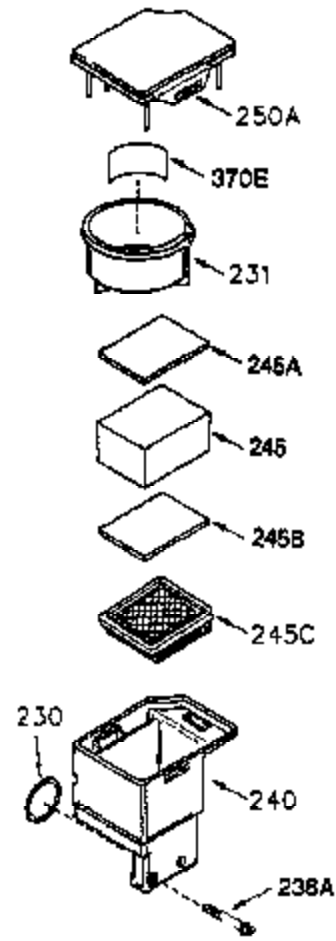

ILLUSTRATION SHOWS TYPICAL PARTS ONLY. ORDER BY PART NUMBER. PARTS NOT LISTED ARE SUPPLIED BY OEM.

VIEW 2 OF 2

Ref #	Part Number	Qty	Description
67A	430234		Fuel Filter (Screen) (Optional)
200	570675A		Control Bracket (Incl.202,203,204,205 ,206)
202	32924		Compression Spring
205	650606		Screw, 10-32 x 1-1/8"
209	650735		Screw, 10-24 x 3/8"
238A	650940		Screw, 10-32 x 3/4"
245	34782		Air Cleaner Filter (Incl. 229)
245A	34783		Air Cleaner Filter
287	650926		Screw, 8-32 x 21/64"
290	29774		Fuel Line
292	26460		Fuel Line Clamp
296	34279B		Fuel Filter
390	590635		Rewind Starter (Refer to Division 5, Section C, page 34 or Fiche 25, Grid G-1 for breakdown)
416	390309		Spark Arrestor Kit (Can be used on an y model)